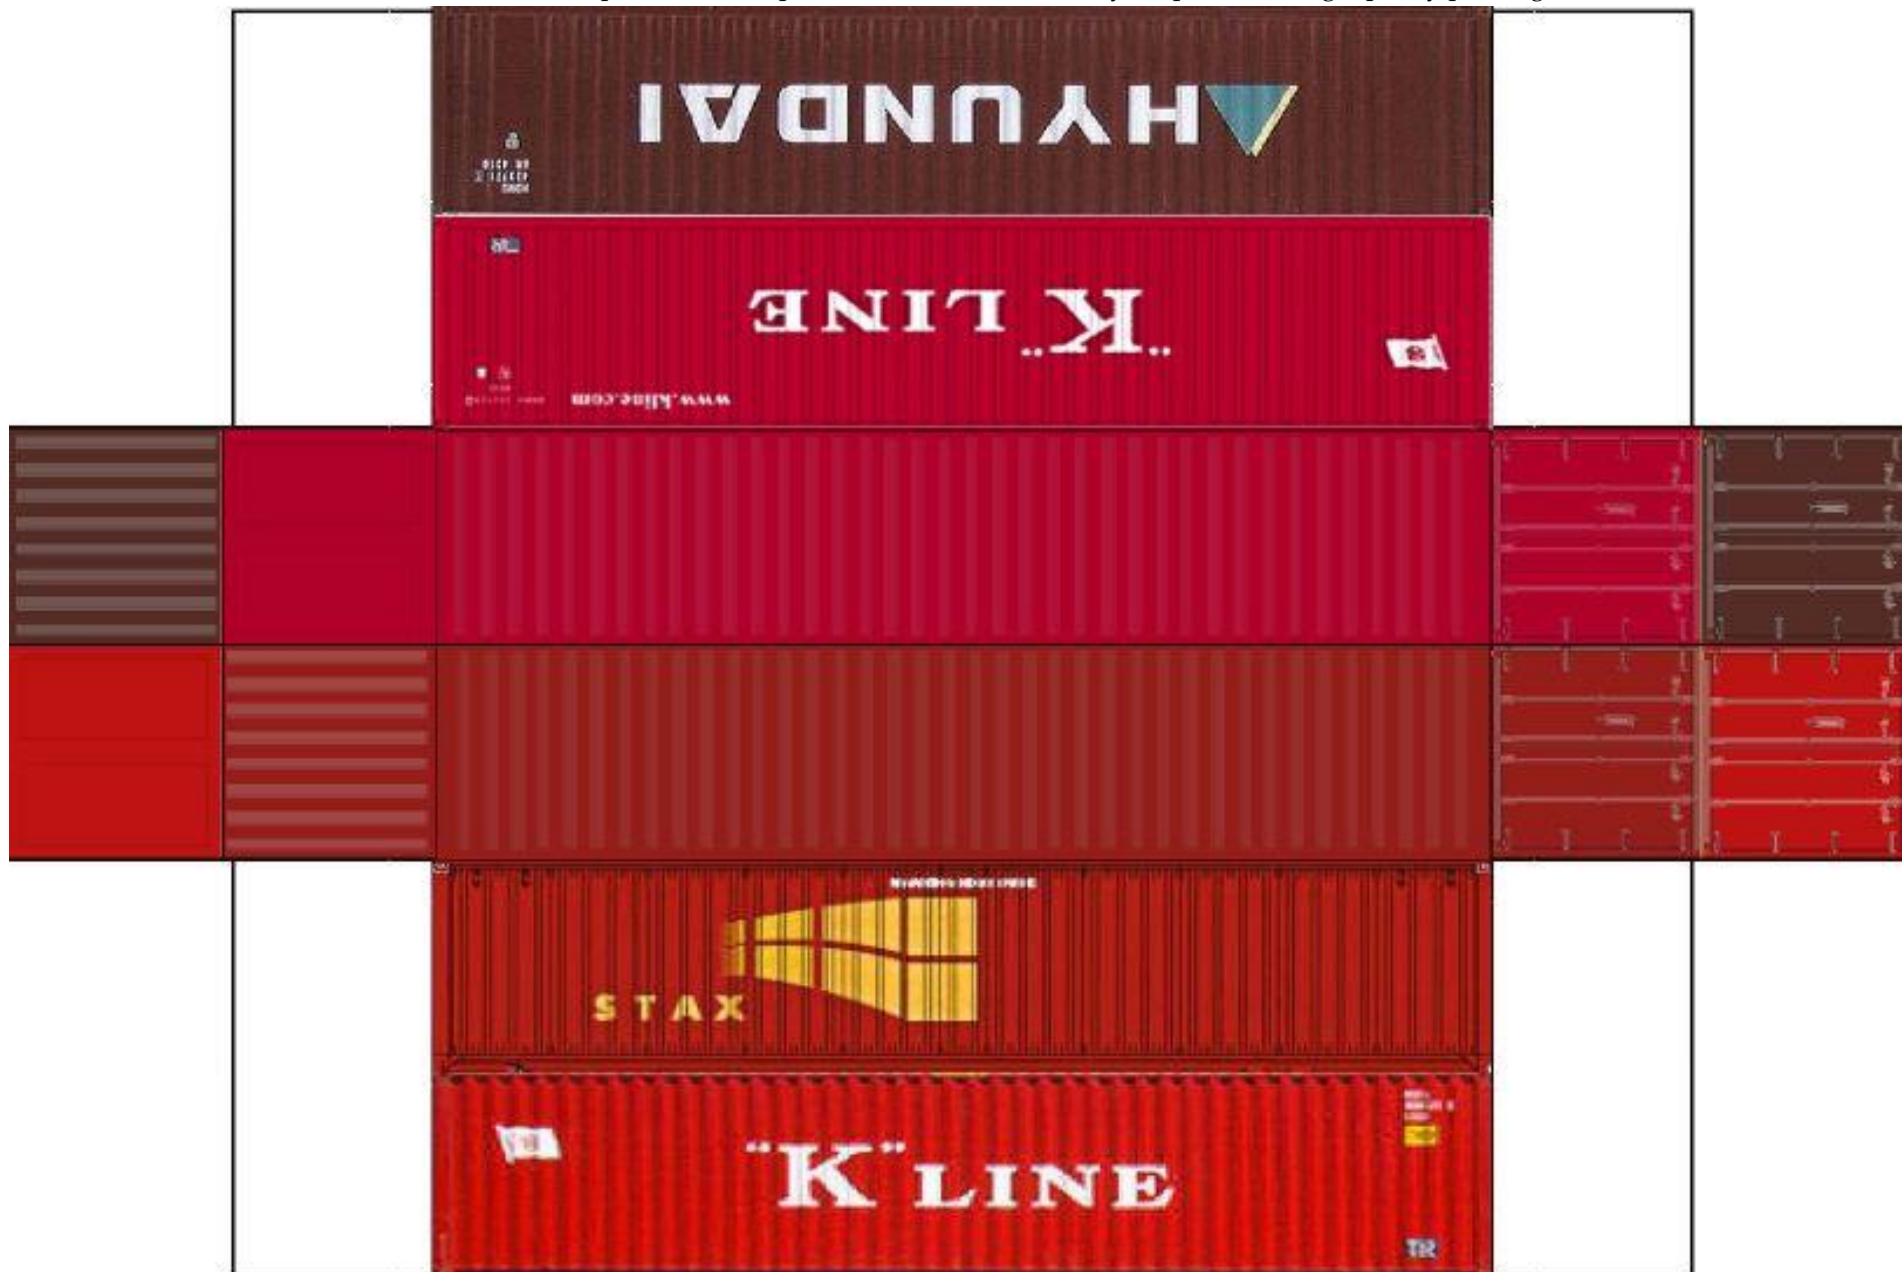

# BUILD YOUR OWN ( HO SCALE ) 40ft STACK SHIPPING CONTAINERS 4 in 1

For the best results print on 110 lb printable card stock and set your printer on high quality printing.

BUILD YOUR OWN ( 40ft STACK SHIPPING CONTAINERS 4 in 1 ) HO SCALE