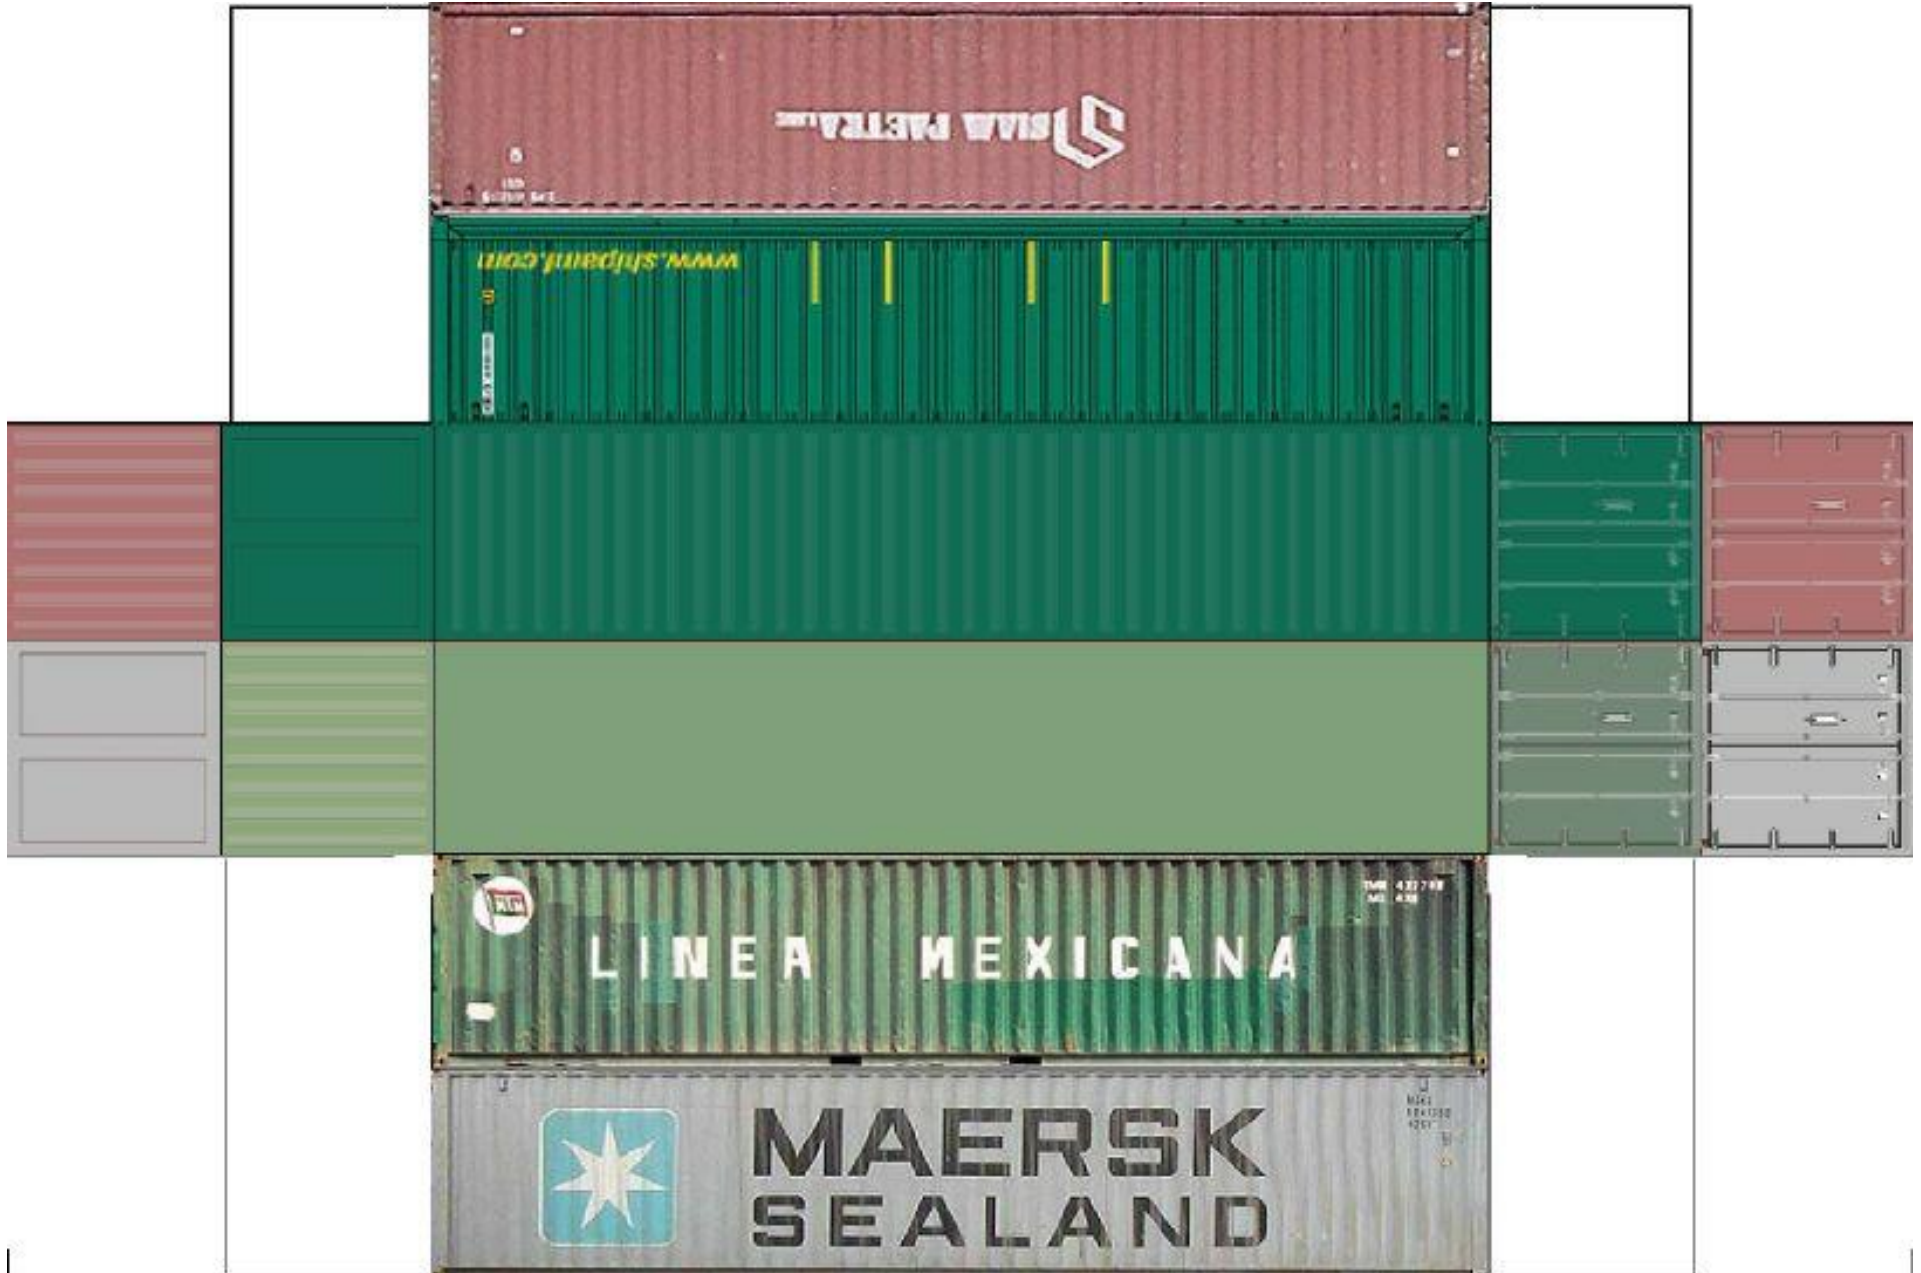

# BUILD YOUR OWN ( HO SCALE ) 40ft STACK SHIPPING CONTAINERS 4 in 1

For the best results print on 110 lb printable card stock and set your printer on high quality printing.

BUILD YOUR OWN ( 40ft STACK SHIPPING CONTAINERS 4 in 1 ) HO SCALE