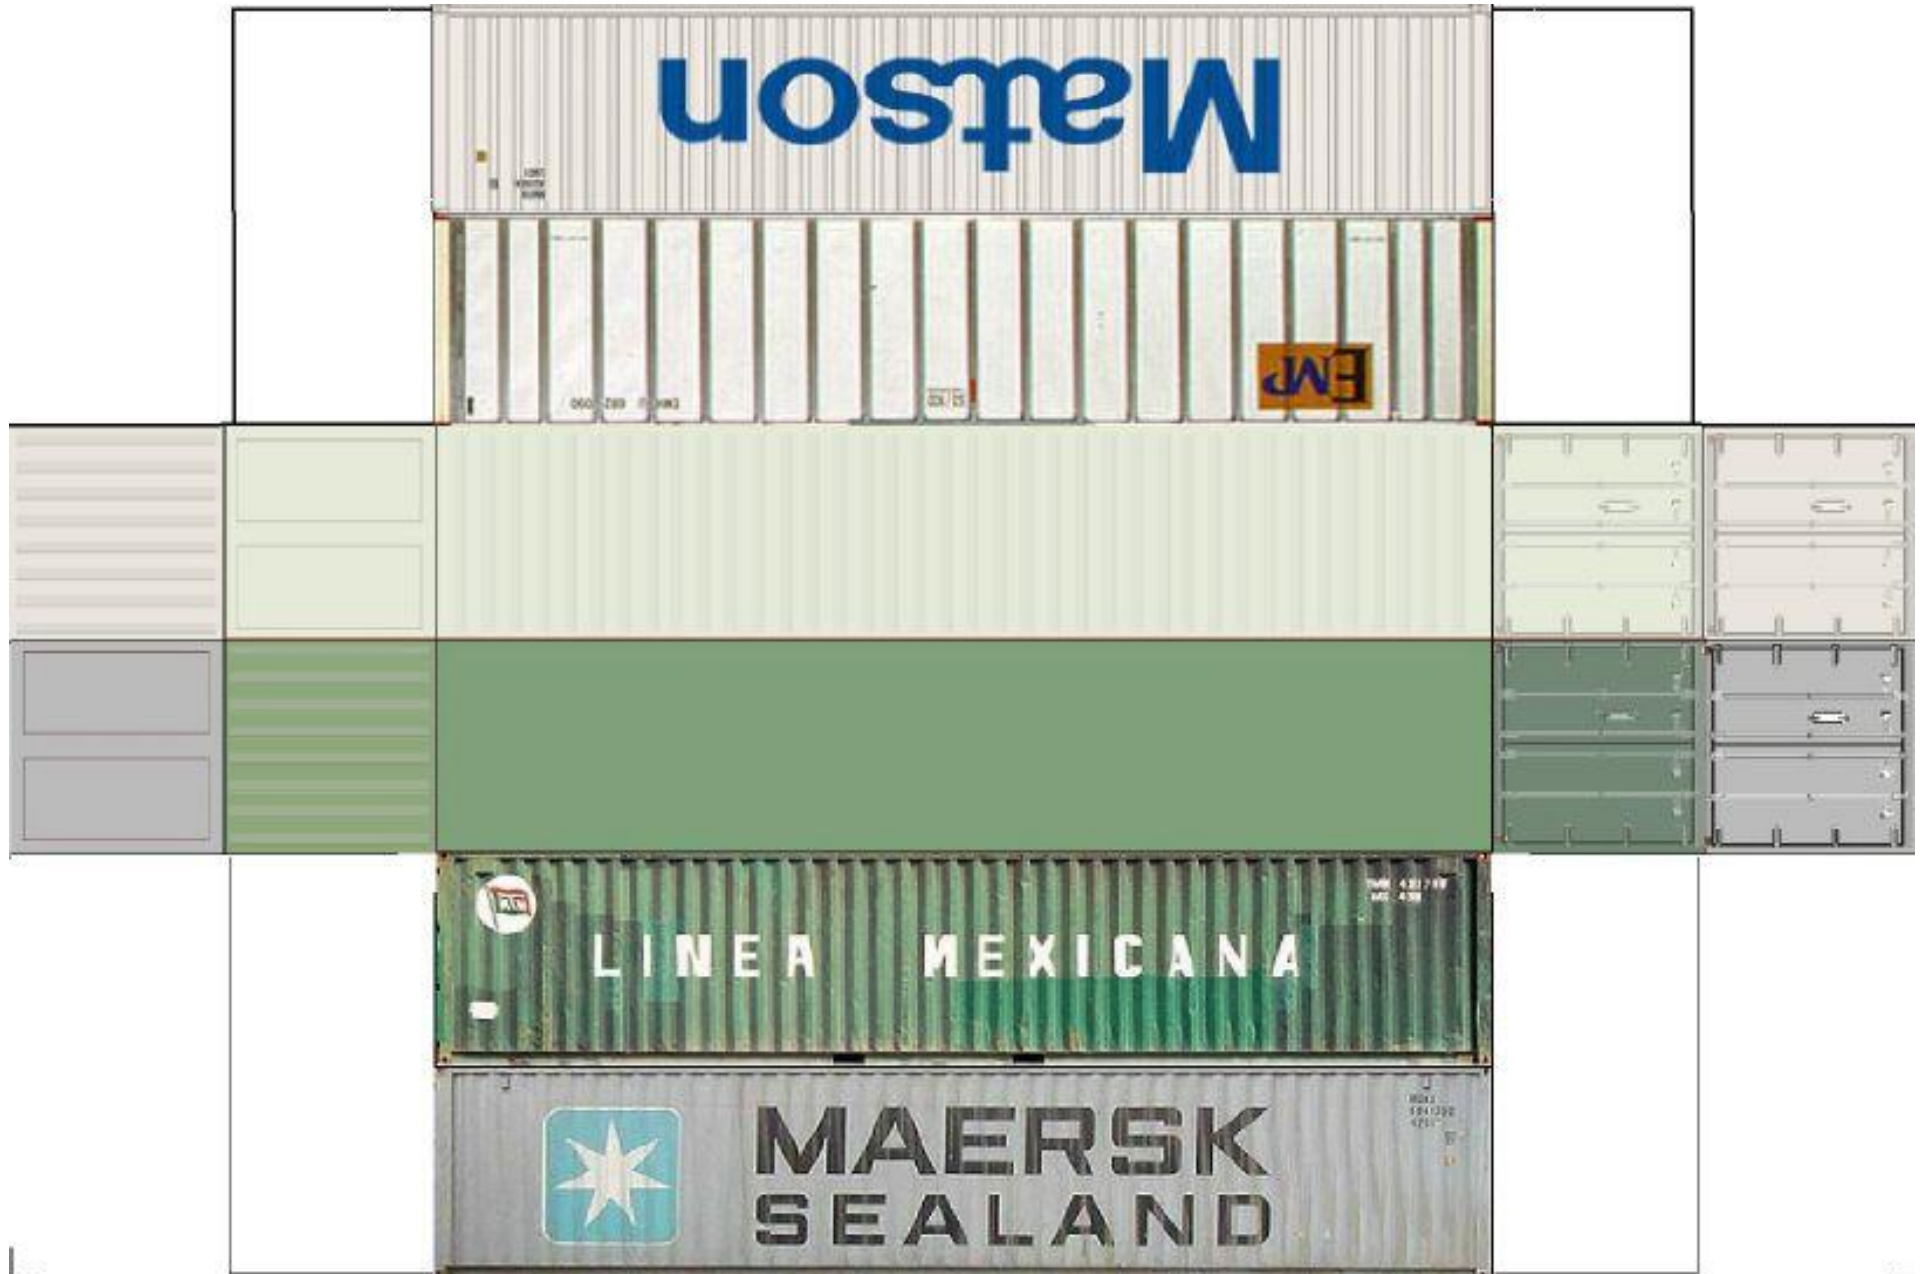

# BUILD YOUR OWN ( HO SCALE ) 40ft STACK SHIPPING CONTAINERS 4 in 1

For the best results print on 110 lb printable card stock and set your printer on high quality printing.

BUILD YOUR OWN ( 40ft STACK SHIPPING CONTAINERS 4 in 1 ) HO SCALE