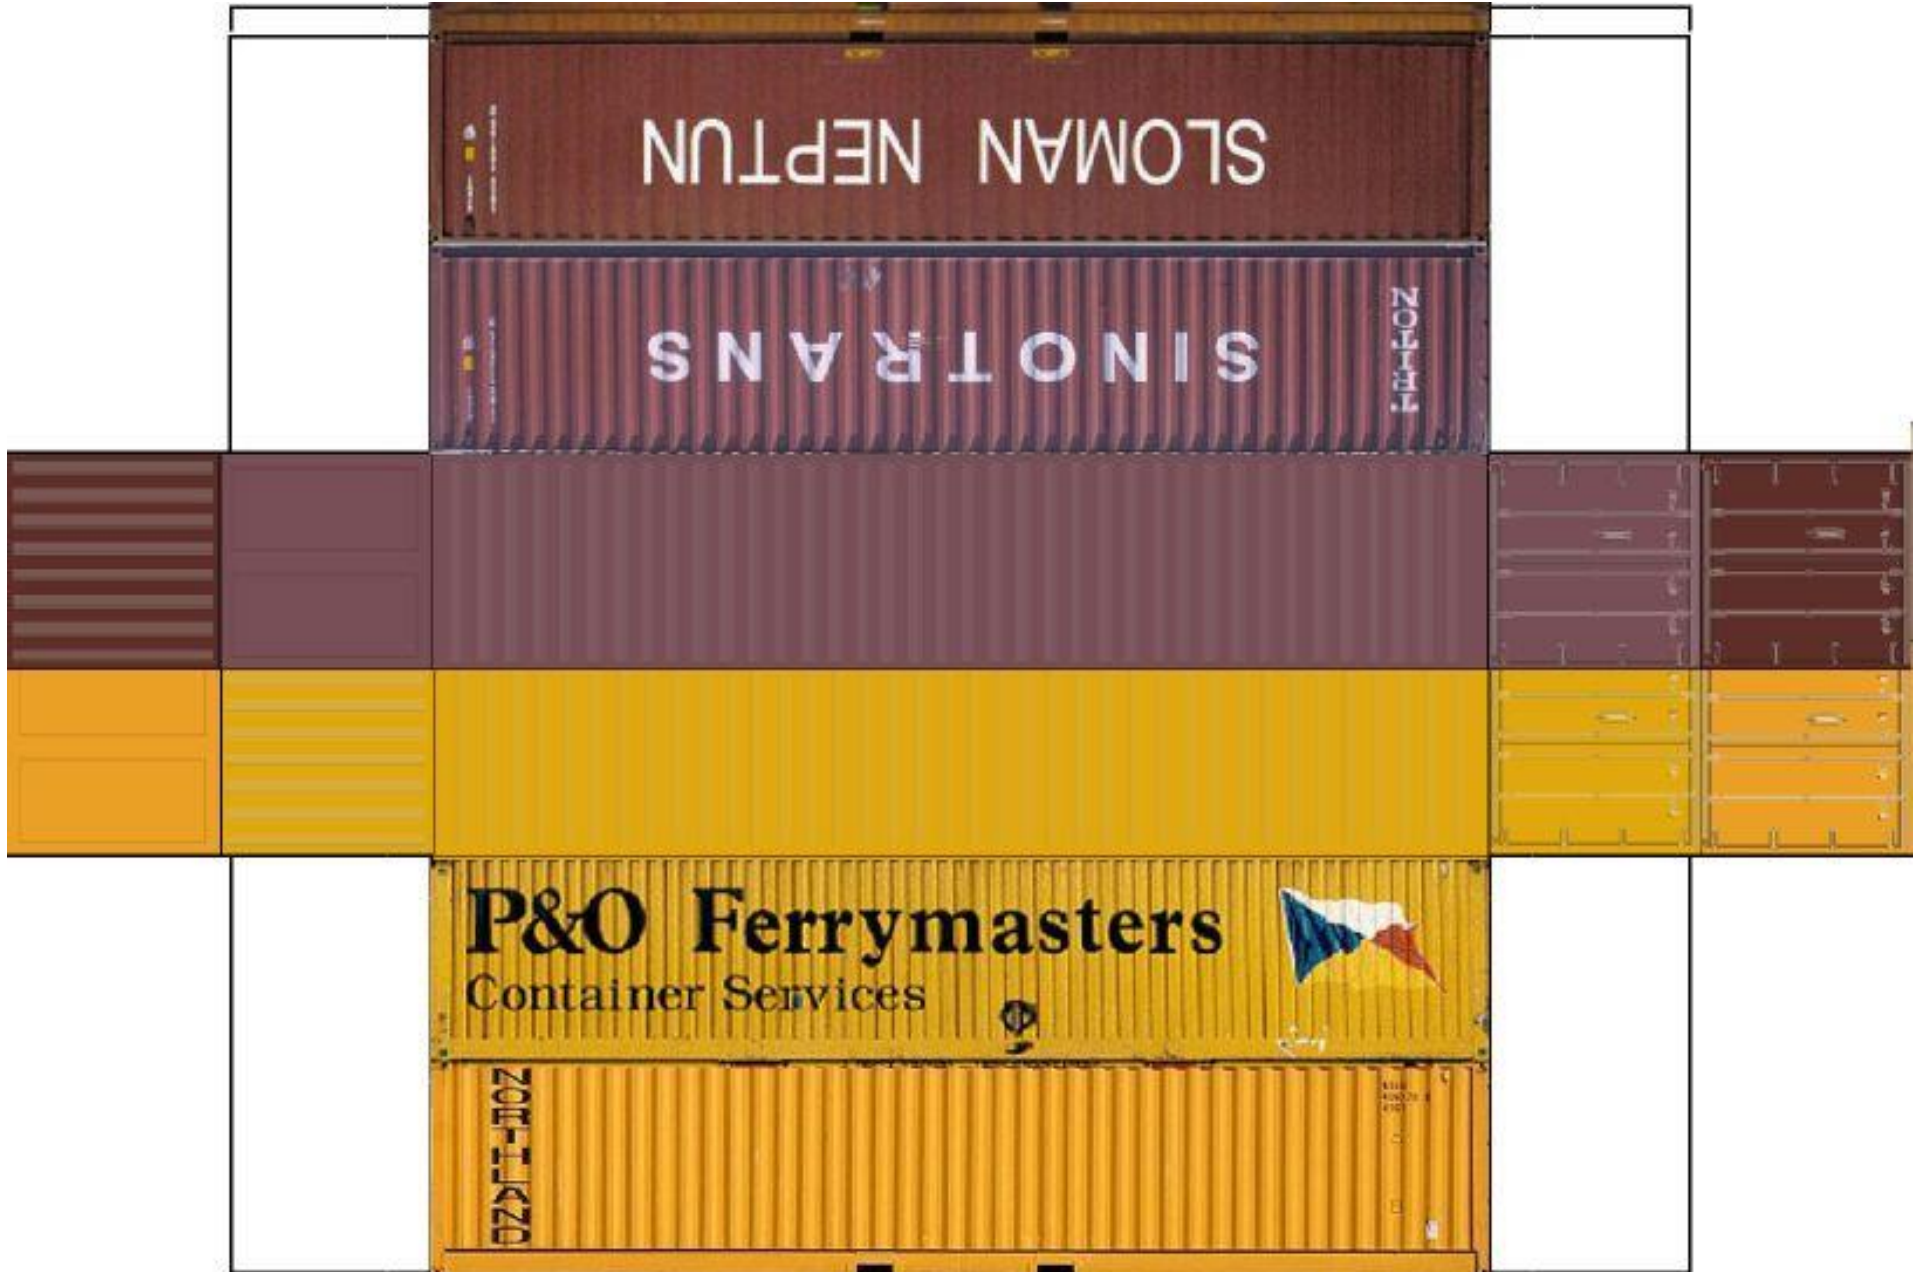

BUILD YOUR OWN (HO SCALE) 40ft STACK SHIPPING CONTAINERS 4 in 1

For the best results print on 110 lb printable card stock and set your printer on high quality printing.

BUILD YOUR OWN (40ft STACK SHIPPING CONTAINERS 4 in 1) HO SCALE