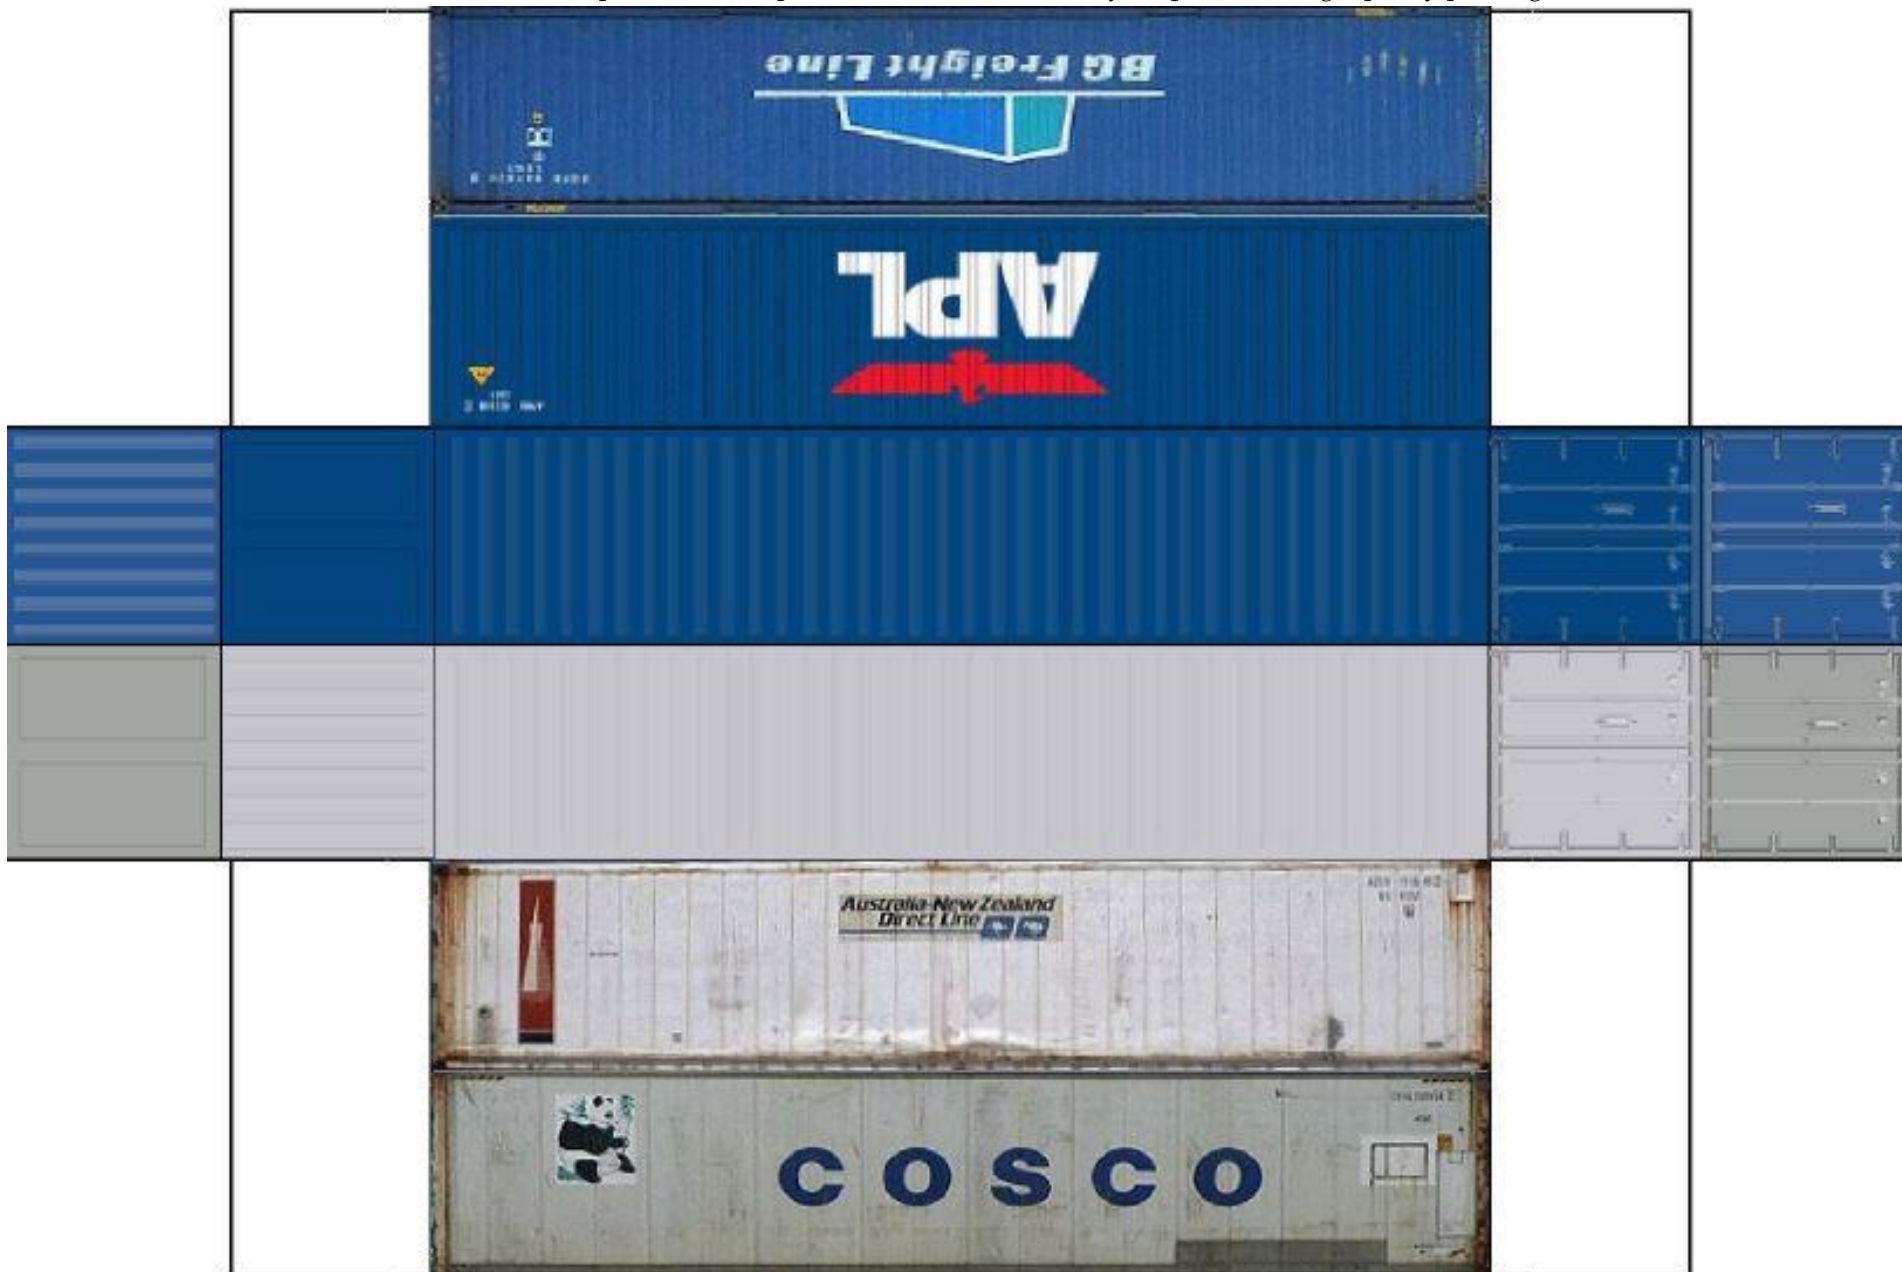

# BUILD YOUR OWN ( HO SCALE ) 40ft STACK SHIPPING CONTAINERS 4 in 1

For the best results print on 110 lb printable card stock and set your printer on high quality printing.

BUILD YOUR OWN ( 40ft STACK SHIPPING CONTAINERS 4 in 1 ) HO SCALE