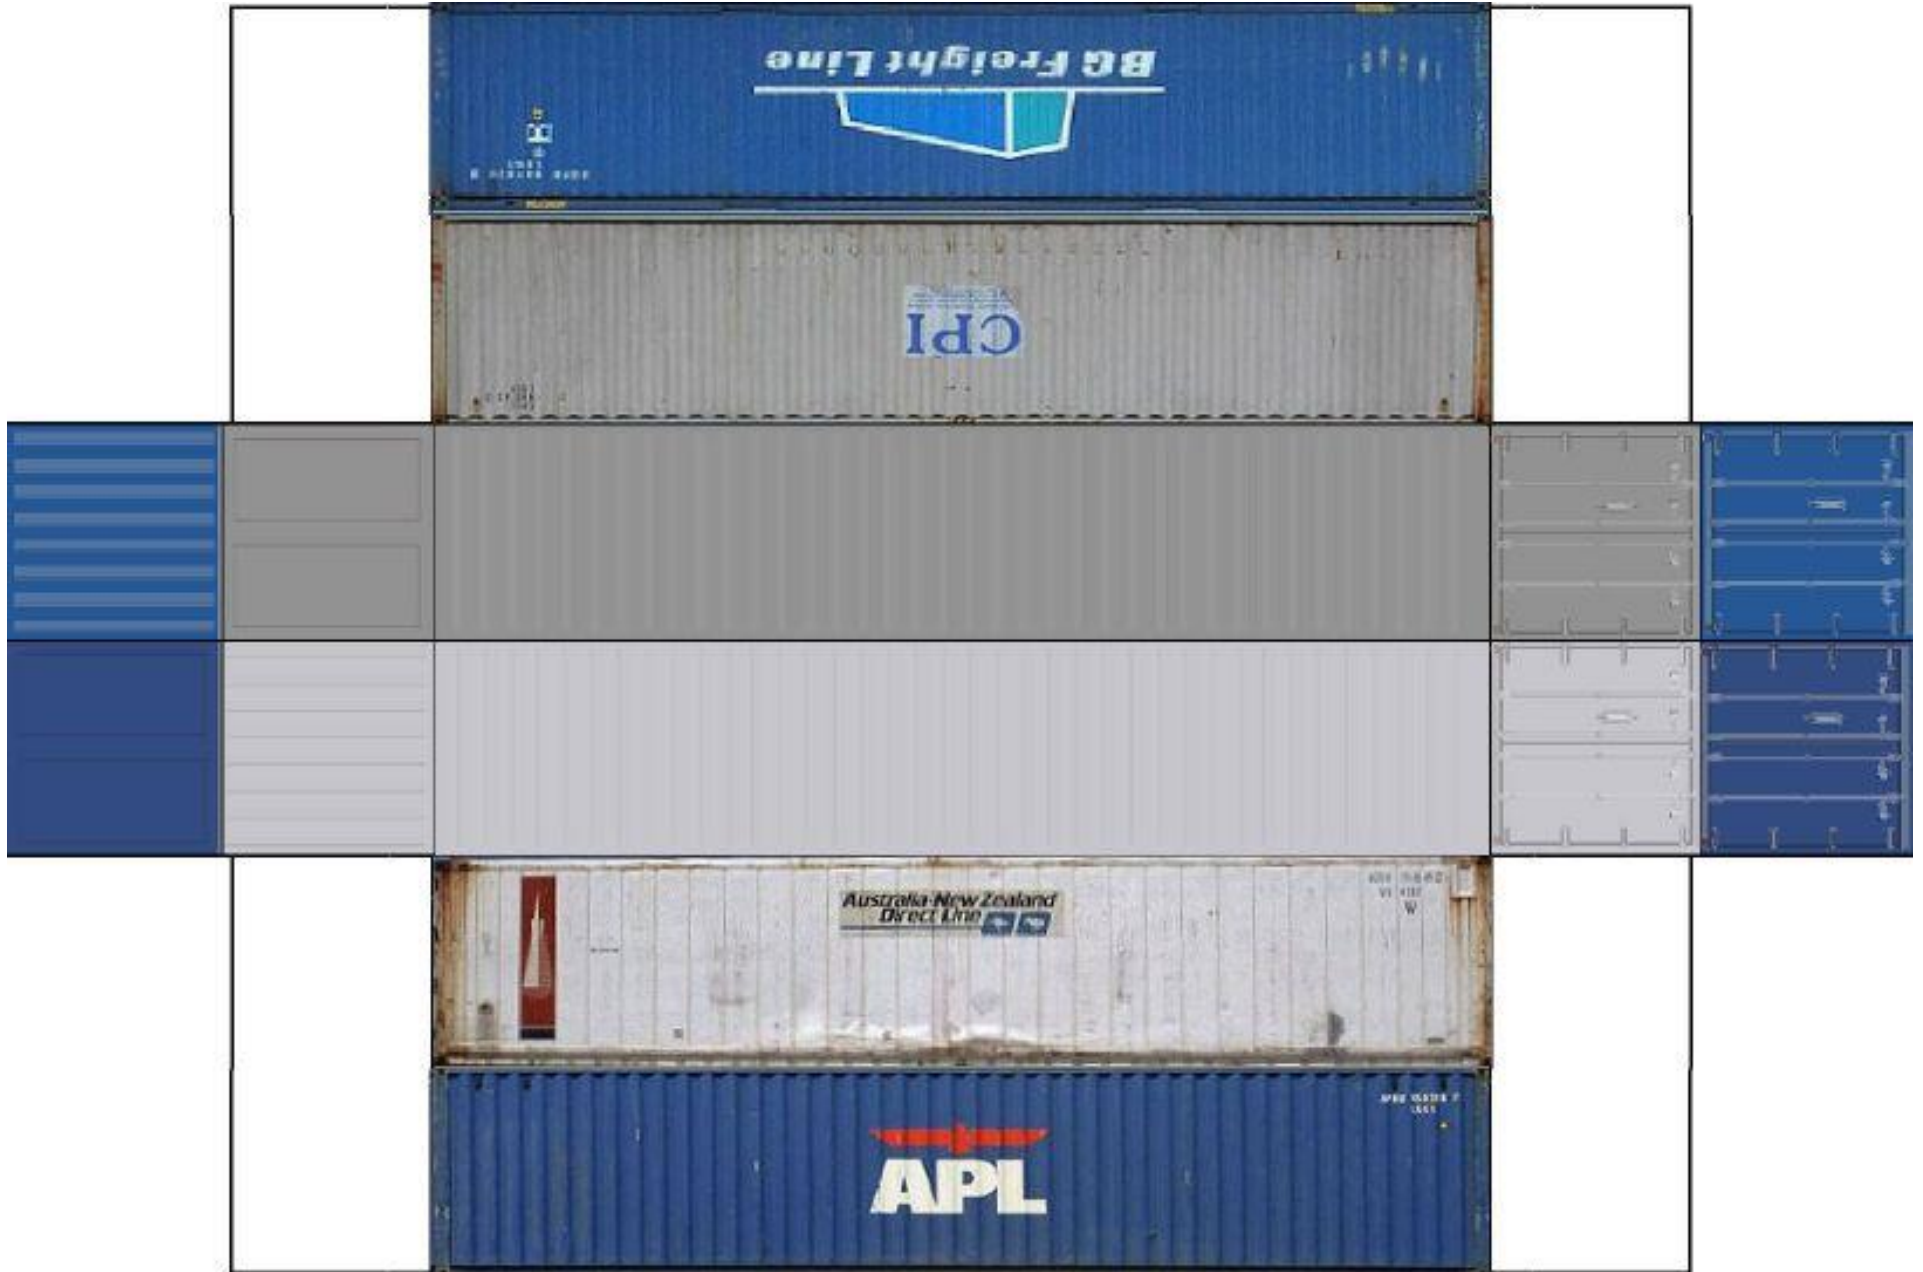

# BUILD YOUR OWN ( HO SCALE ) 40ft STACK SHIPPING CONTAINERS 4 in 1

For the best results print on 110 lb printable card stock and set your printer on high quality printing.

BUILD YOUR OWN ( 40ft STACK SHIPPING CONTAINERS 4 in 1 ) HO SCALE