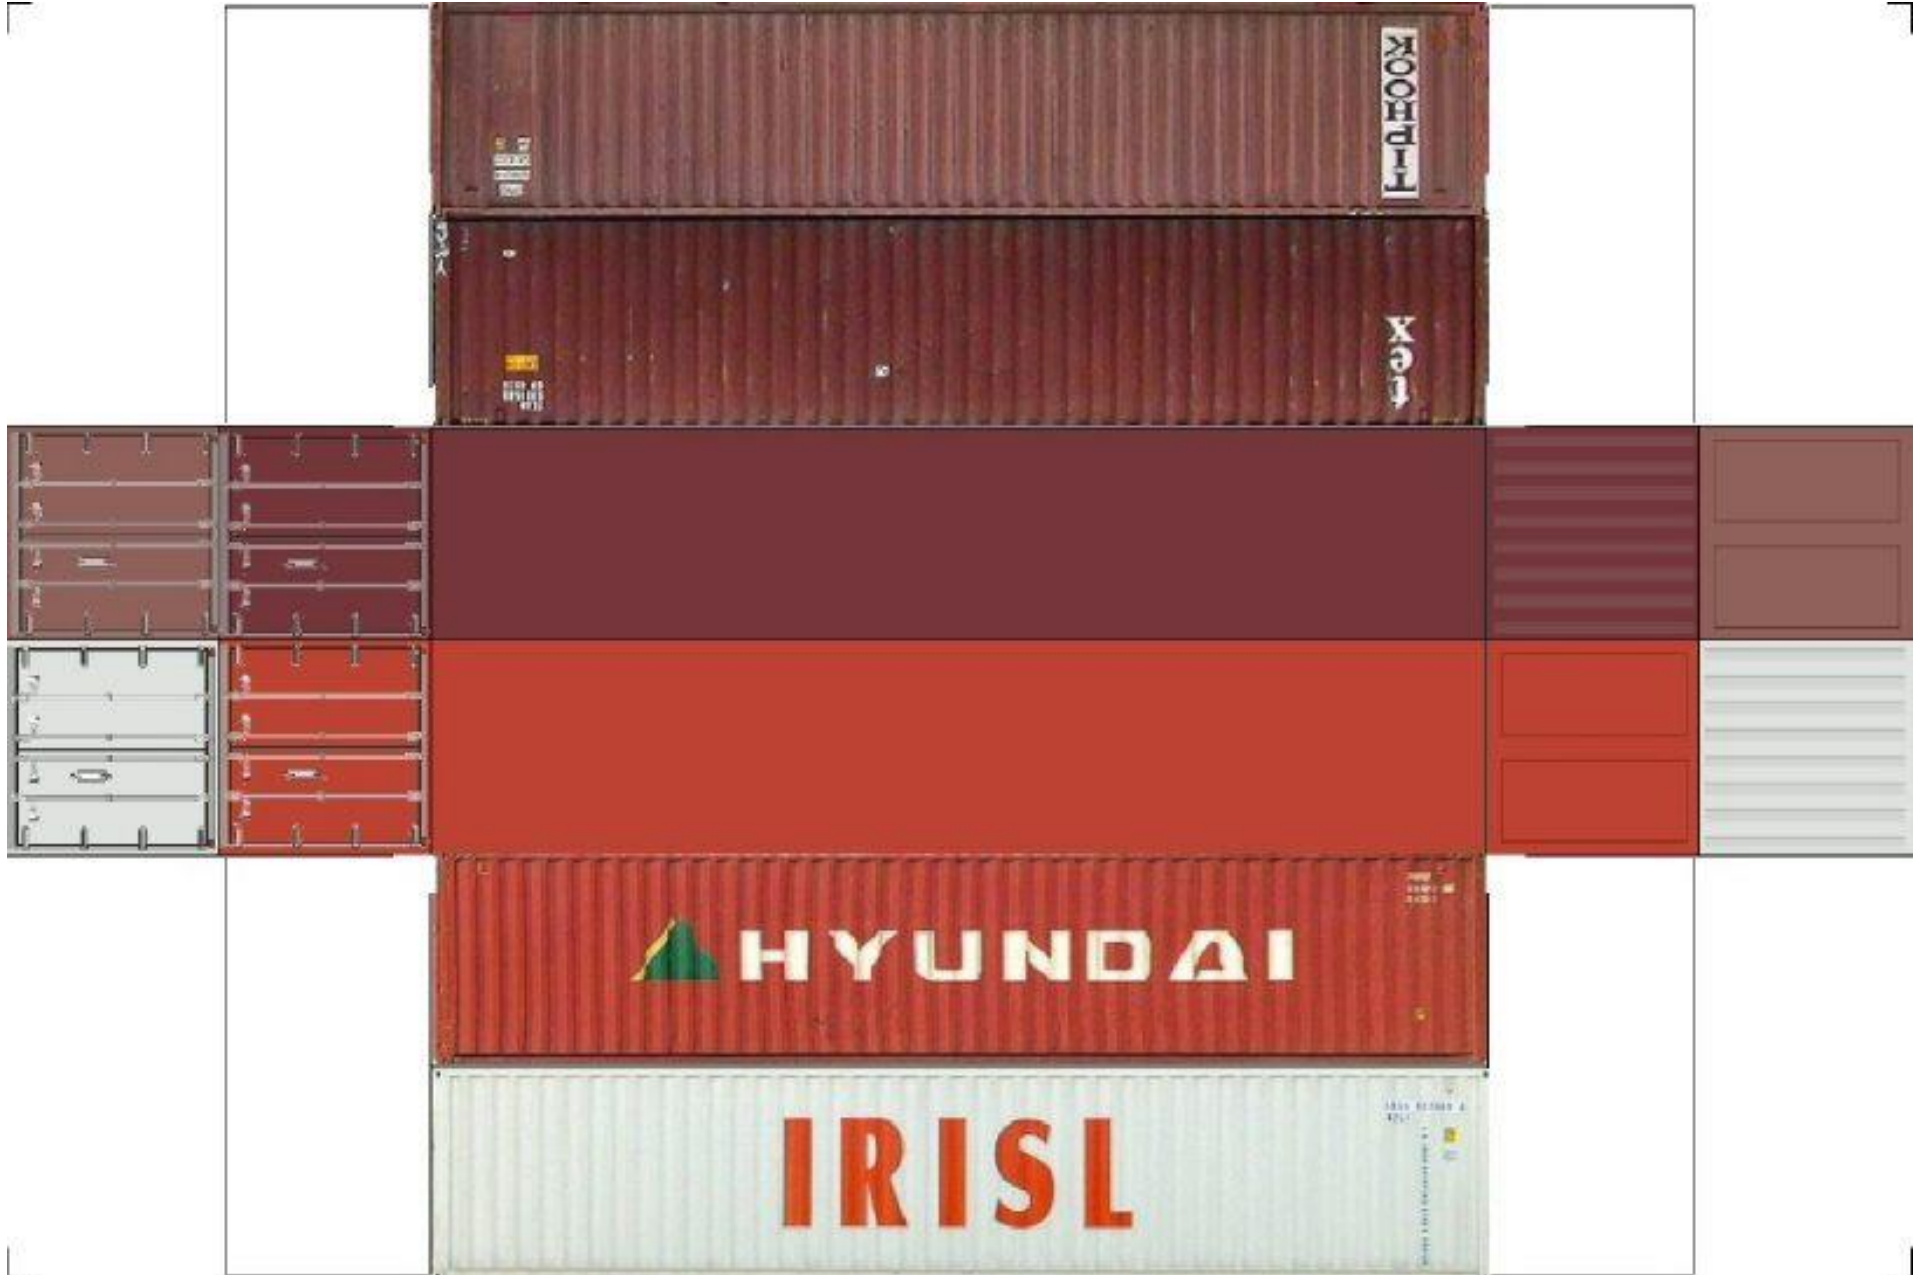

BUILD YOUR OWN (HO SCALE) 40ft STACK SHIPPING CONTAINERS 4 in 1

For the best results print on 110 lb printable card stock and set your printer on high quality printing.

BUILD YOUR OWN (40ft STACK SHIPPING CONTAINERS 4 in 1) HO SCALE