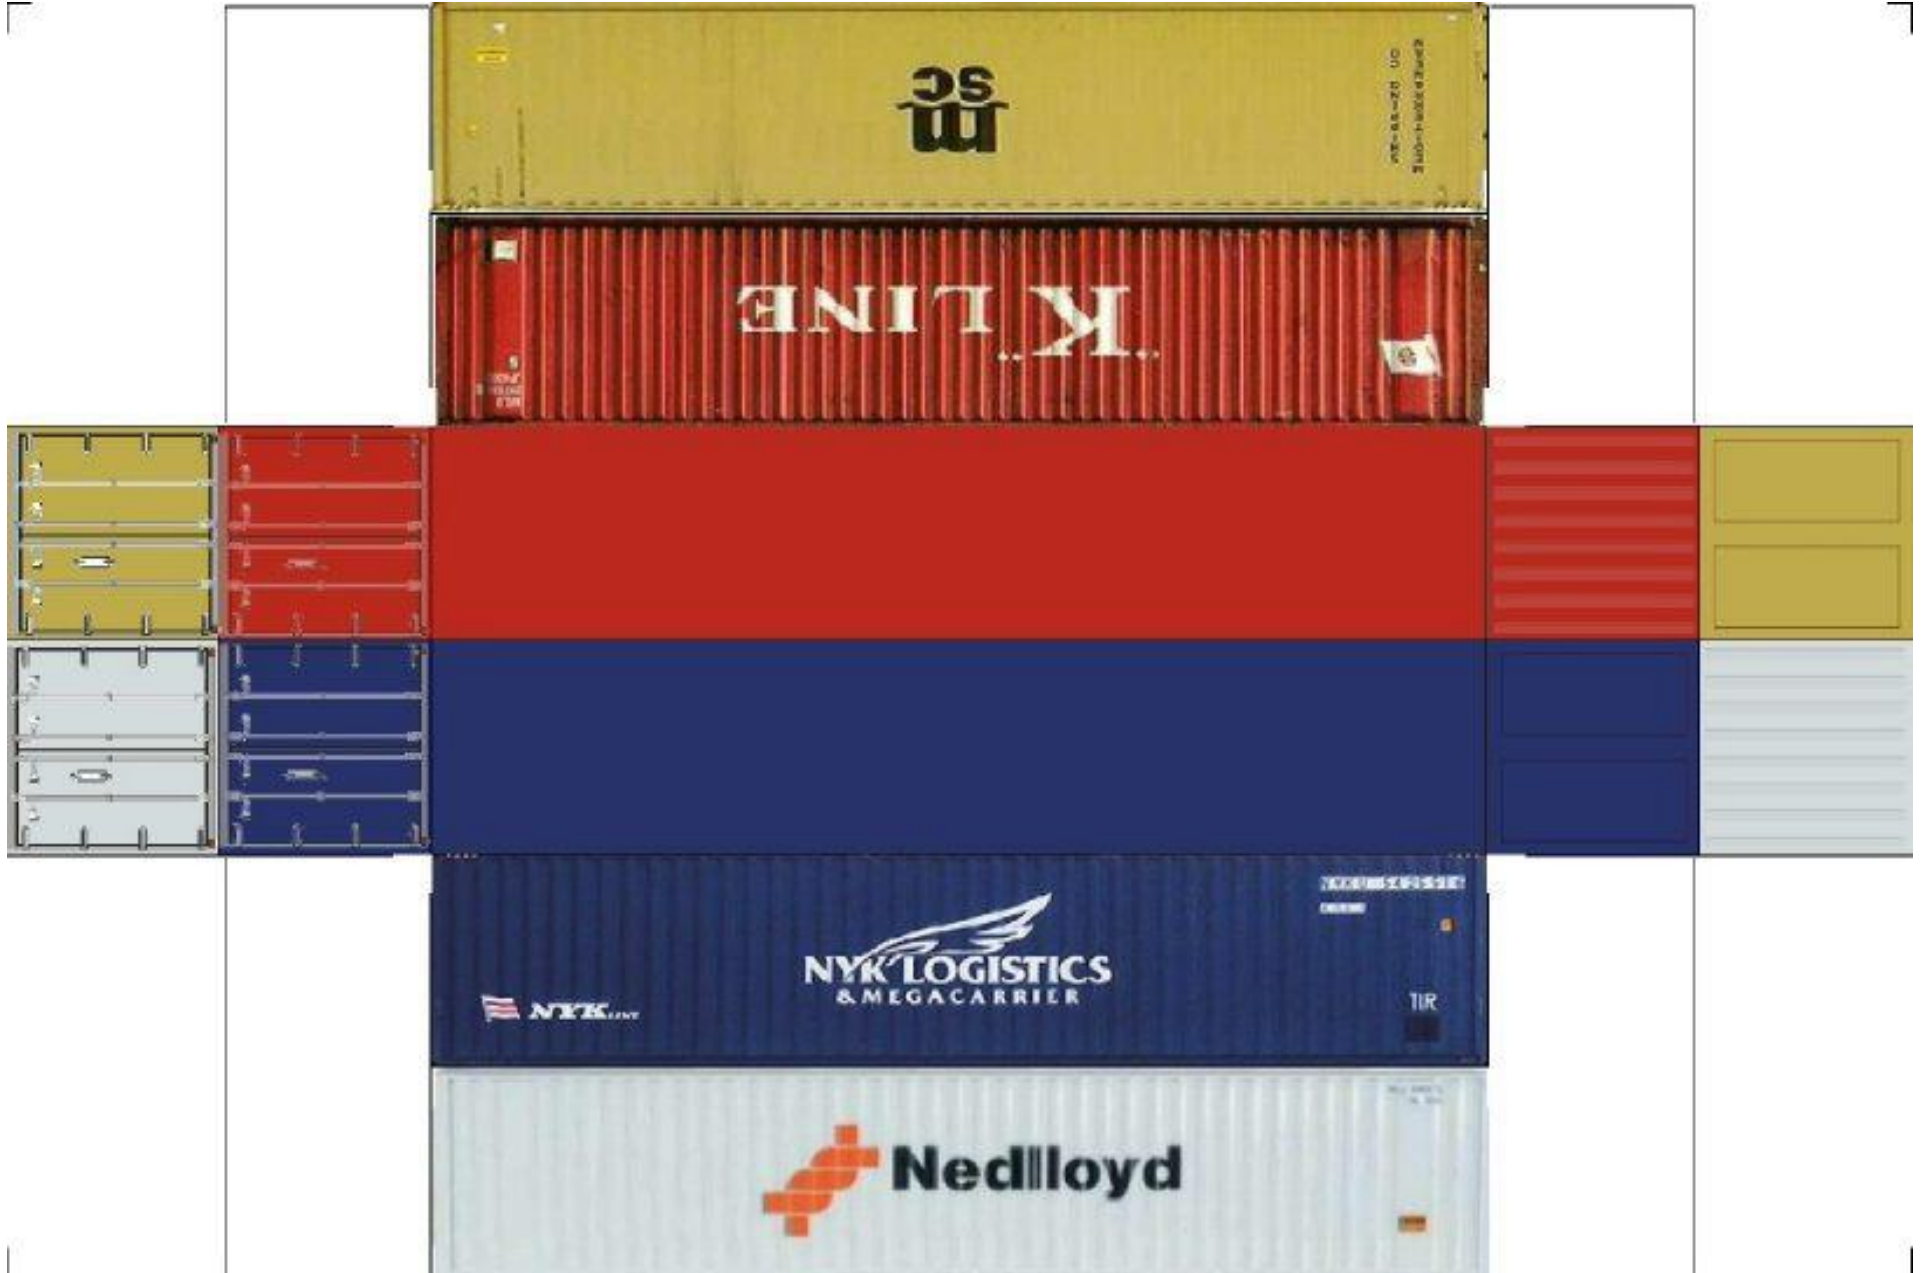

BUILD YOUR OWN (HO SCALE) 40ft STACK SHIPPING CONTAINERS 4 in 1

For the best results print on 110 lb printable card stock and set your printer on high quality printing.

BUILD YOUR OWN (40ft STACK SHIPPING CONTAINERS 4 in 1) HO SCALE