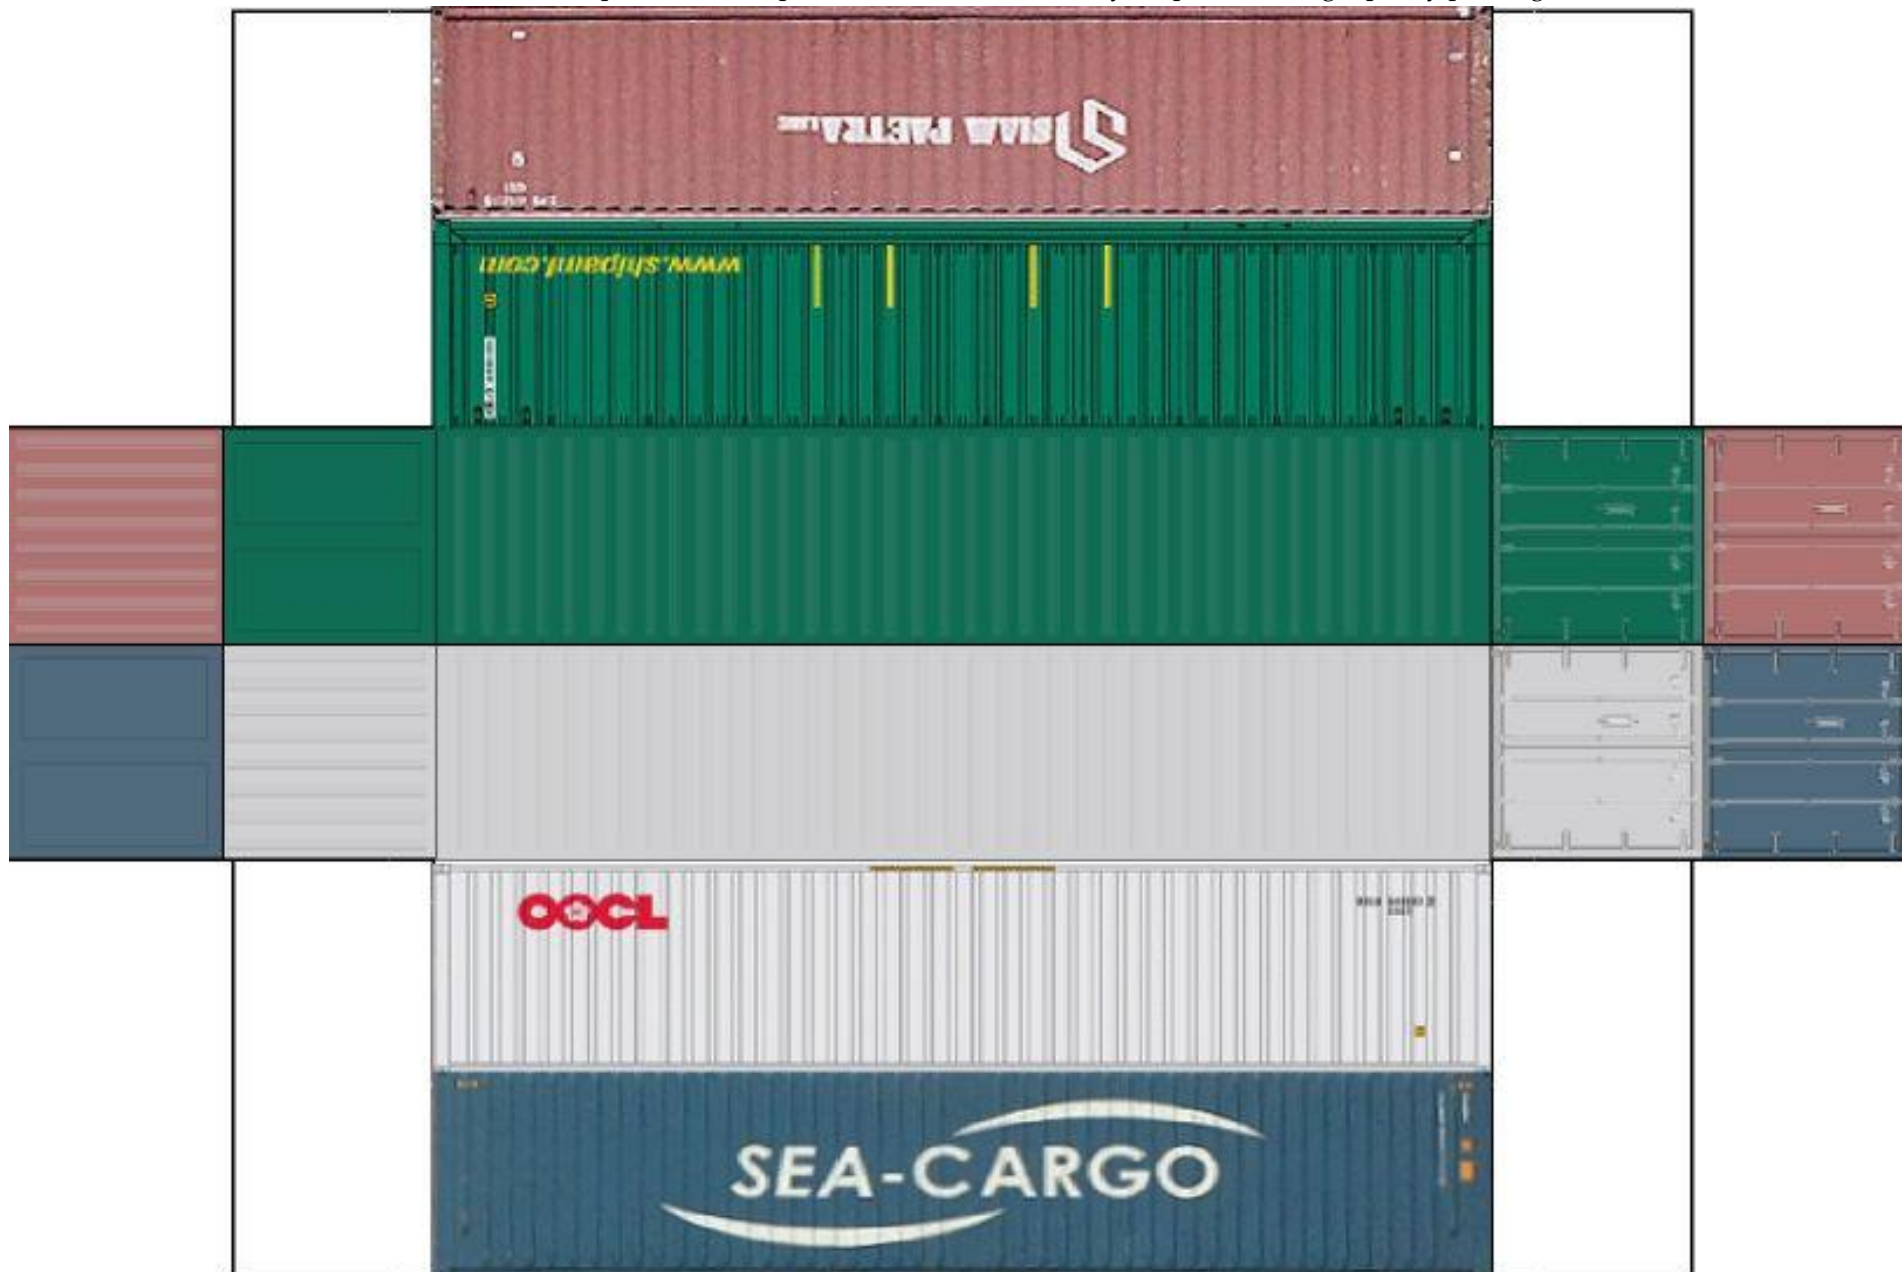

# BUILD YOUR OWN ( HO SCALE ) 40ft STACK SHIPPING CONTAINERS 4 in 1

For the best results print on 110 lb printable card stock and set your printer on high quality printing.

BUILD YOUR OWN ( 40ft STACK SHIPPING CONTAINERS 4 in 1 ) HO SCALE