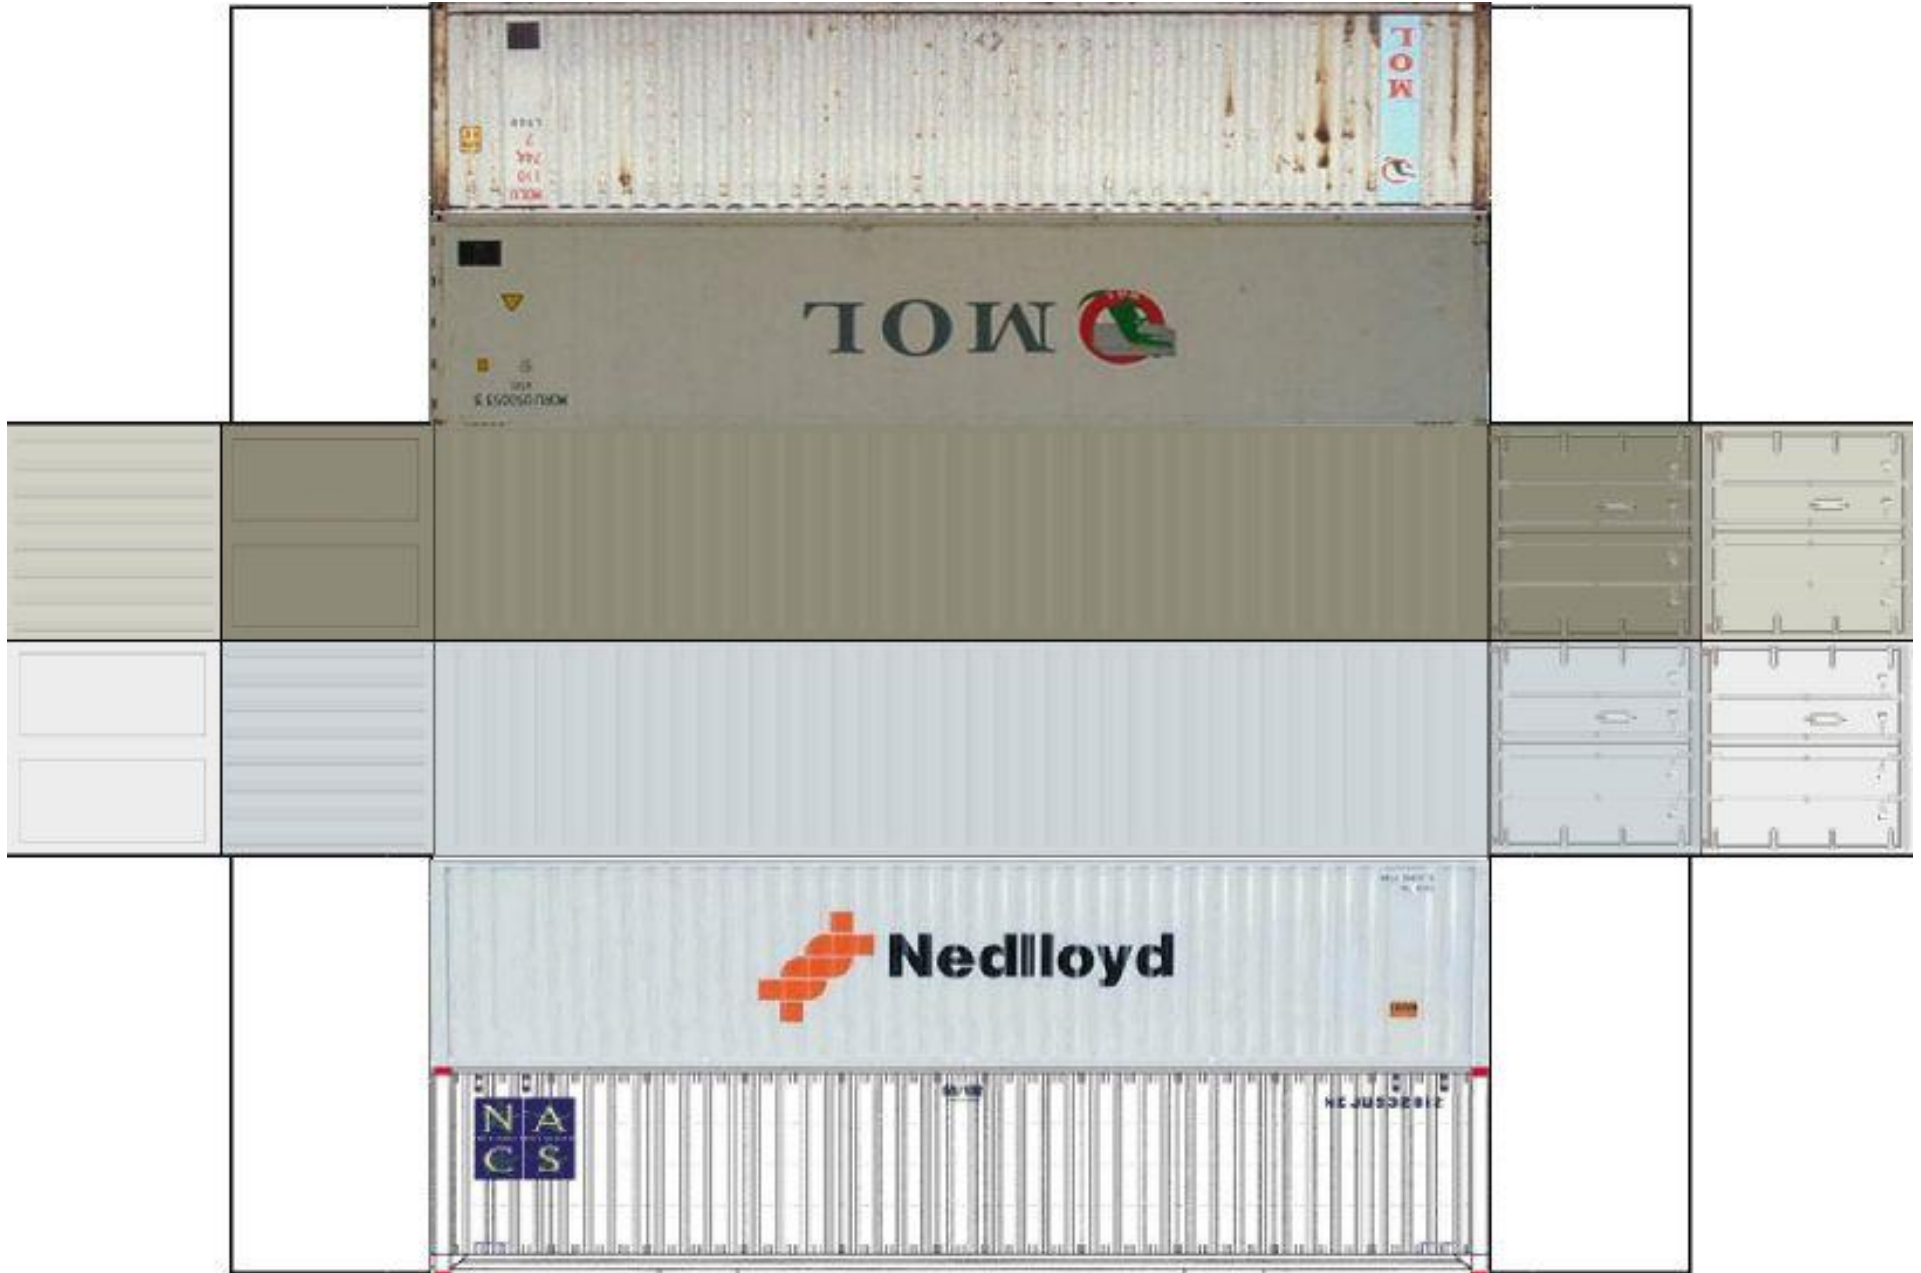

BUILD YOUR OWN (HO SCALE) 40ft STACK SHIPPING CONTAINERS 4 in 1

For the best results print on 110 lb printable card stock and set your printer on high quality printing.

BUILD YOUR OWN (40ft STACK SHIPPING CONTAINERS 4 in 1) HO SCALE

Drawn By
www.krafttrains.com

[View Instructional Video](#)