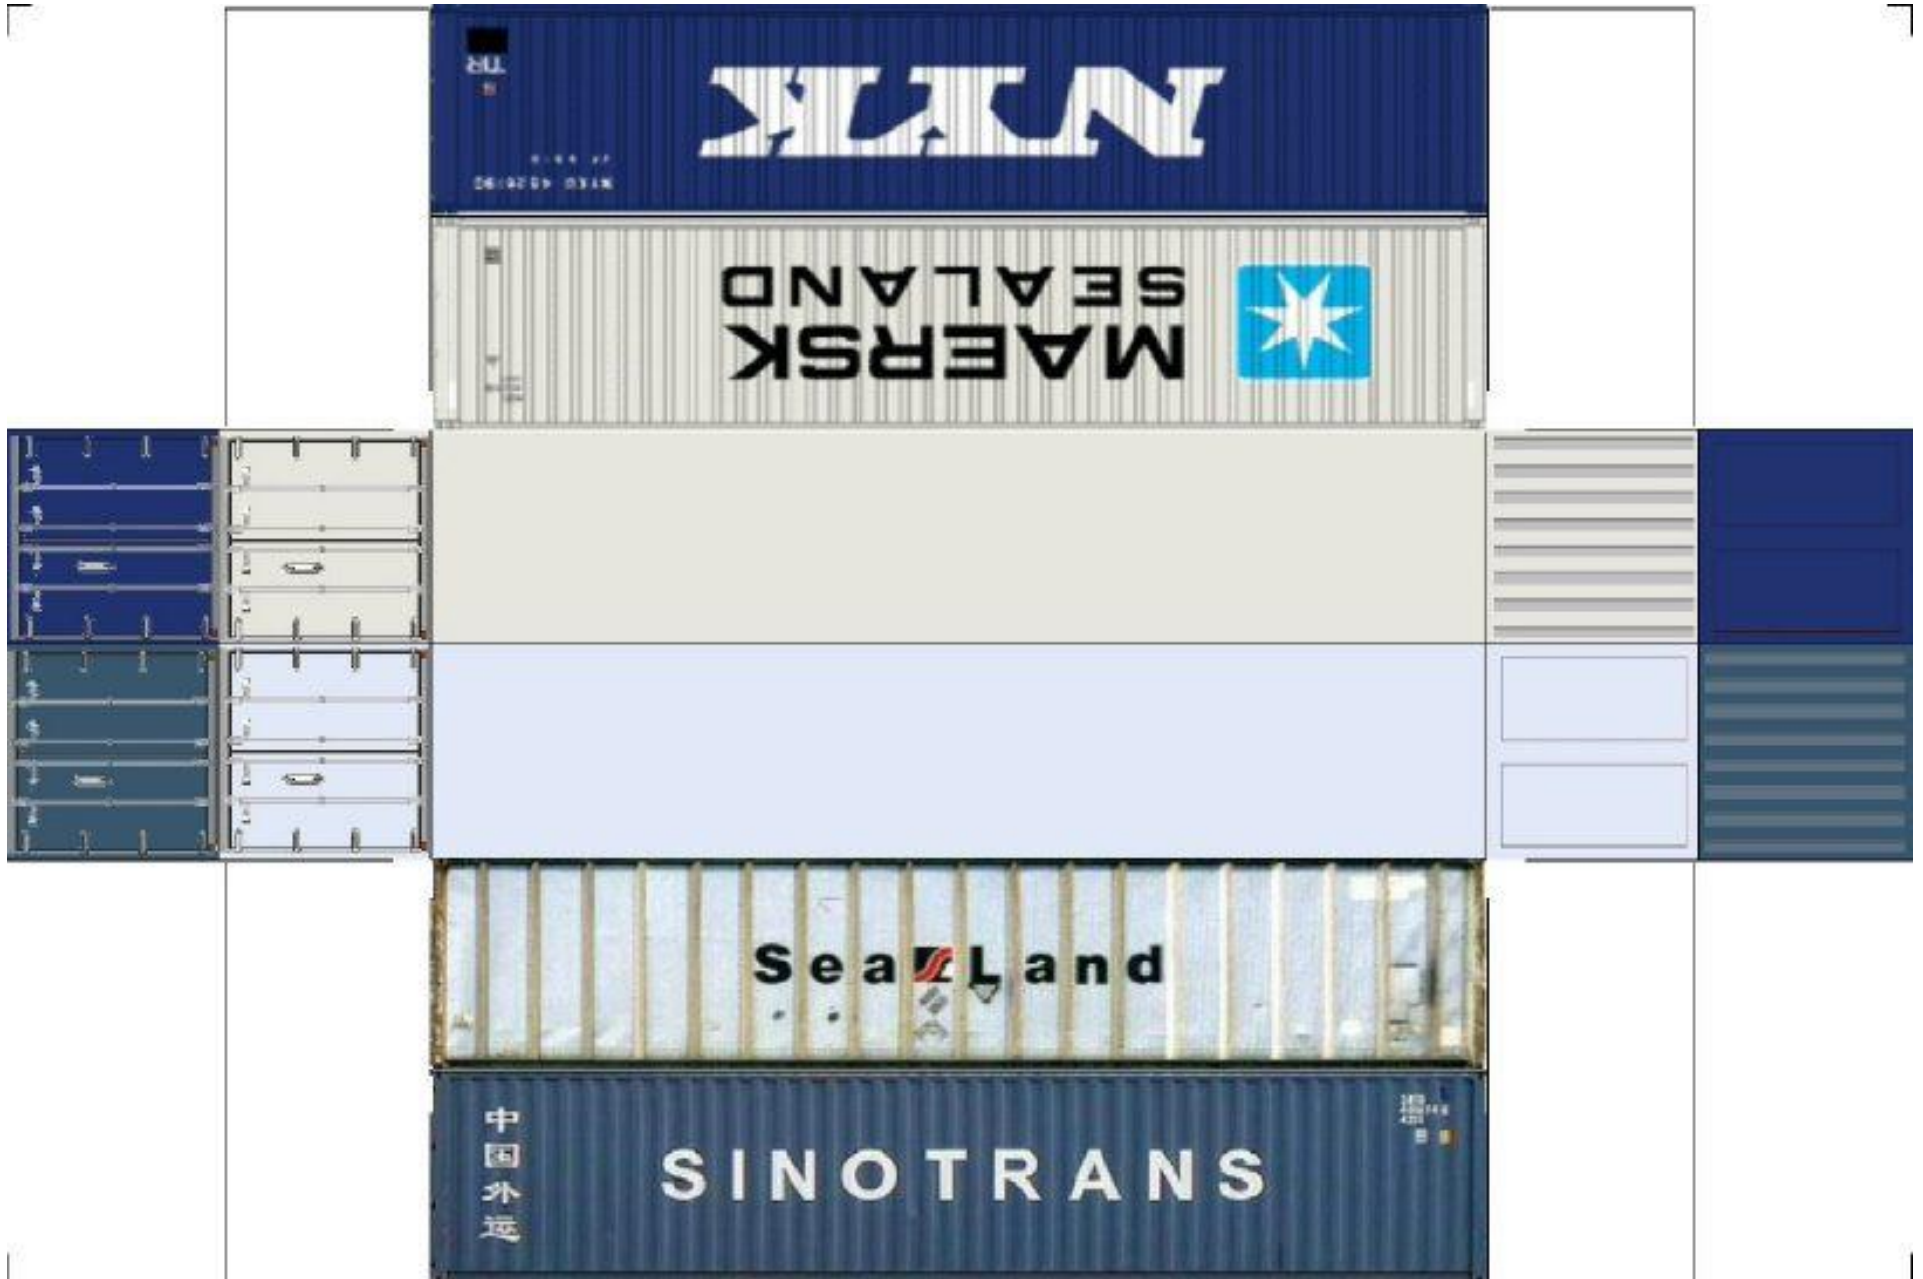

BUILD YOUR OWN (HO SCALE) 40ft STACK SHIPPING CONTAINERS 4 in 1

For the best results print on 110 lb printable card stock and set your printer on high quality printing.

BUILD YOUR OWN (40ft STACK SHIPPING CONTAINERS 4 in 1) HO SCALE