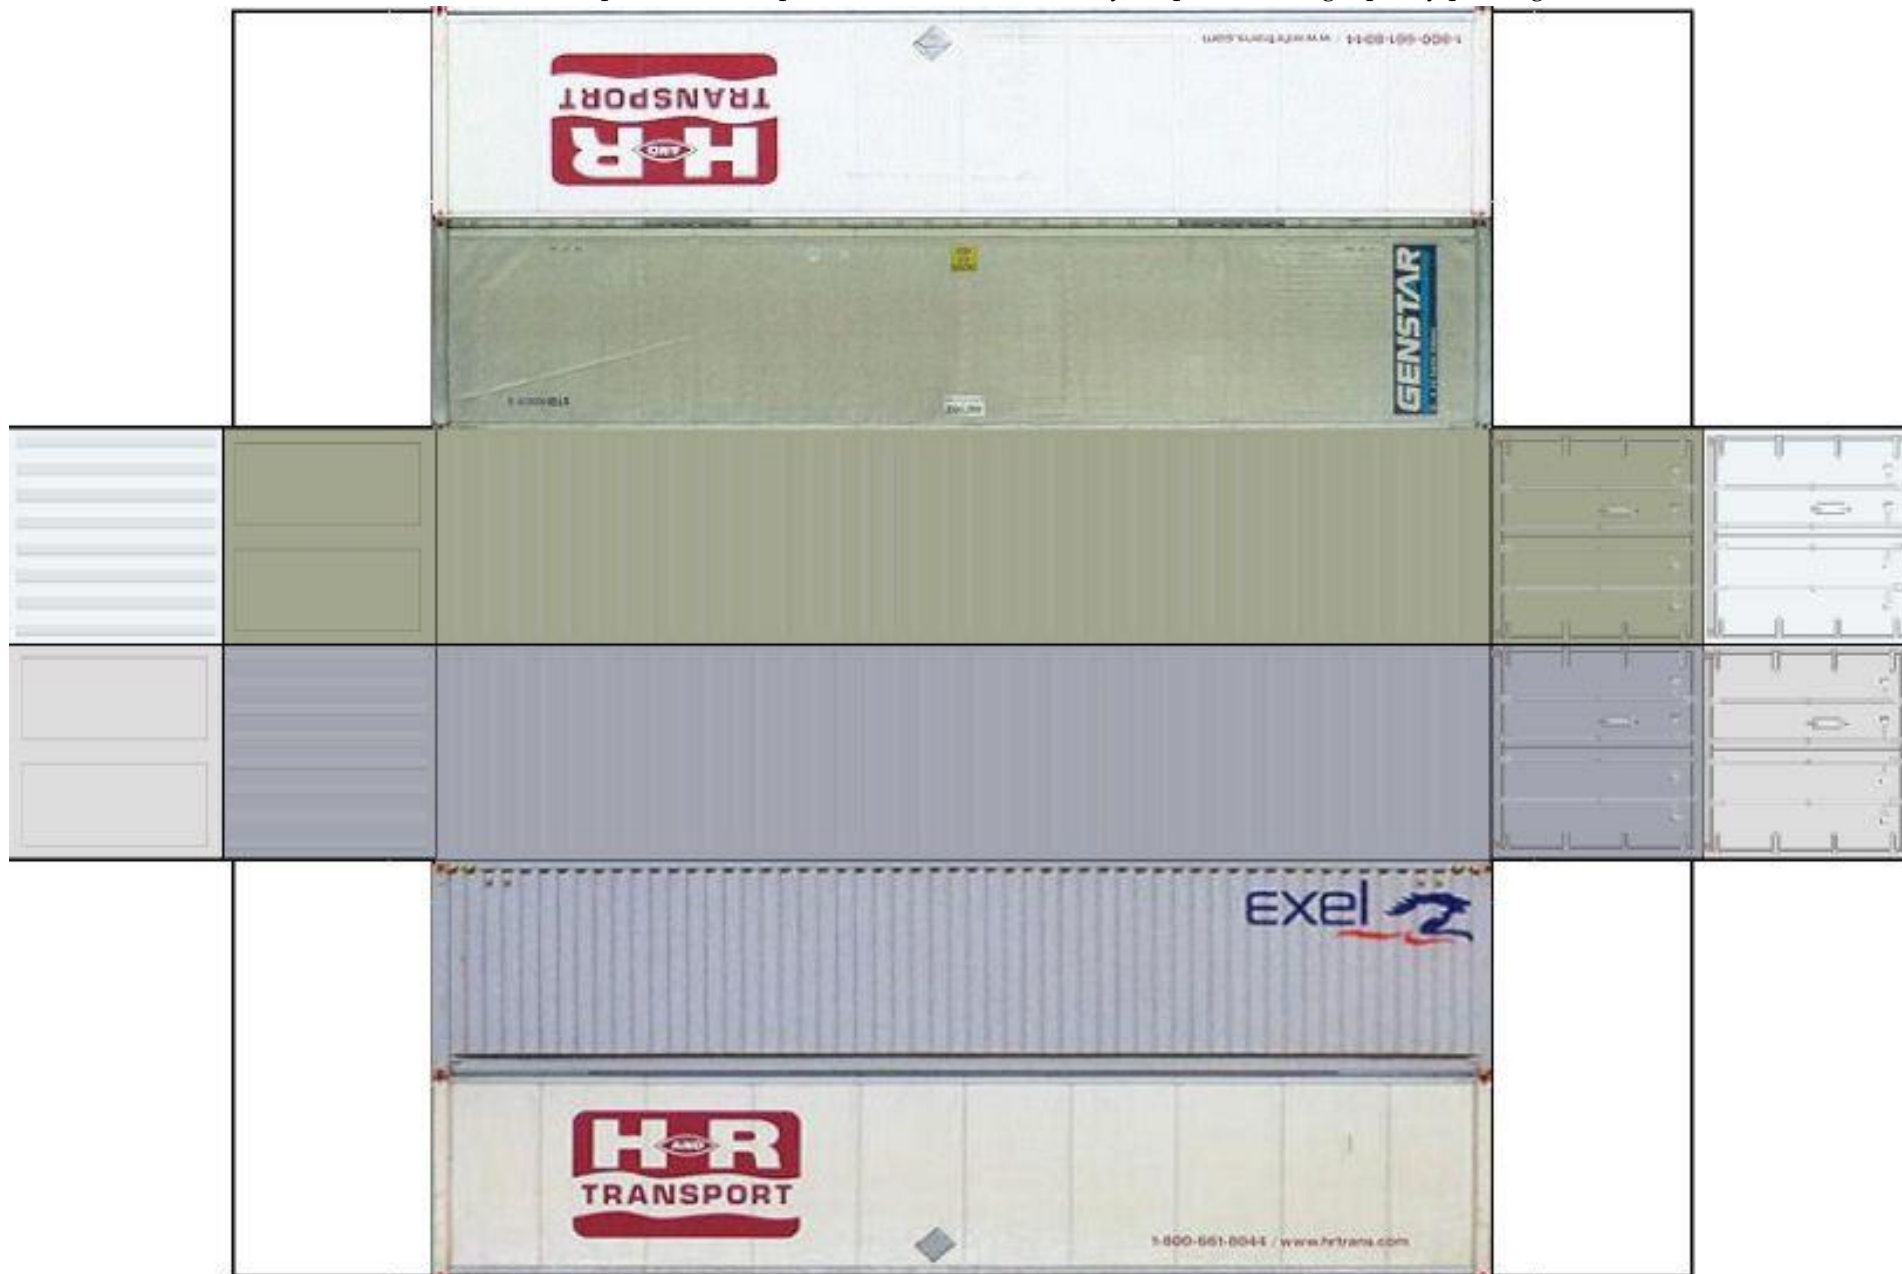

# BUILD YOUR OWN ( HO SCALE ) 40ft STACK SHIPPING CONTAINERS 4 in 1

For the best results print on 110 lb printable card stock and set your printer on high quality printing.

<b>BUILD YOUR OWN ( 40ft STACK SHIPPING CONTAINERS 4 in 1 ) HO SCALE</b>		
 <p><b>KRAFT TRAINS</b> THE TRICKS &amp; SECRETS OF BUILDING YOUR OWN TRAIN SETS</p>	<p>Drawn By <a href="http://www.krafttrains.com">www.krafttrains.com</a></p>	