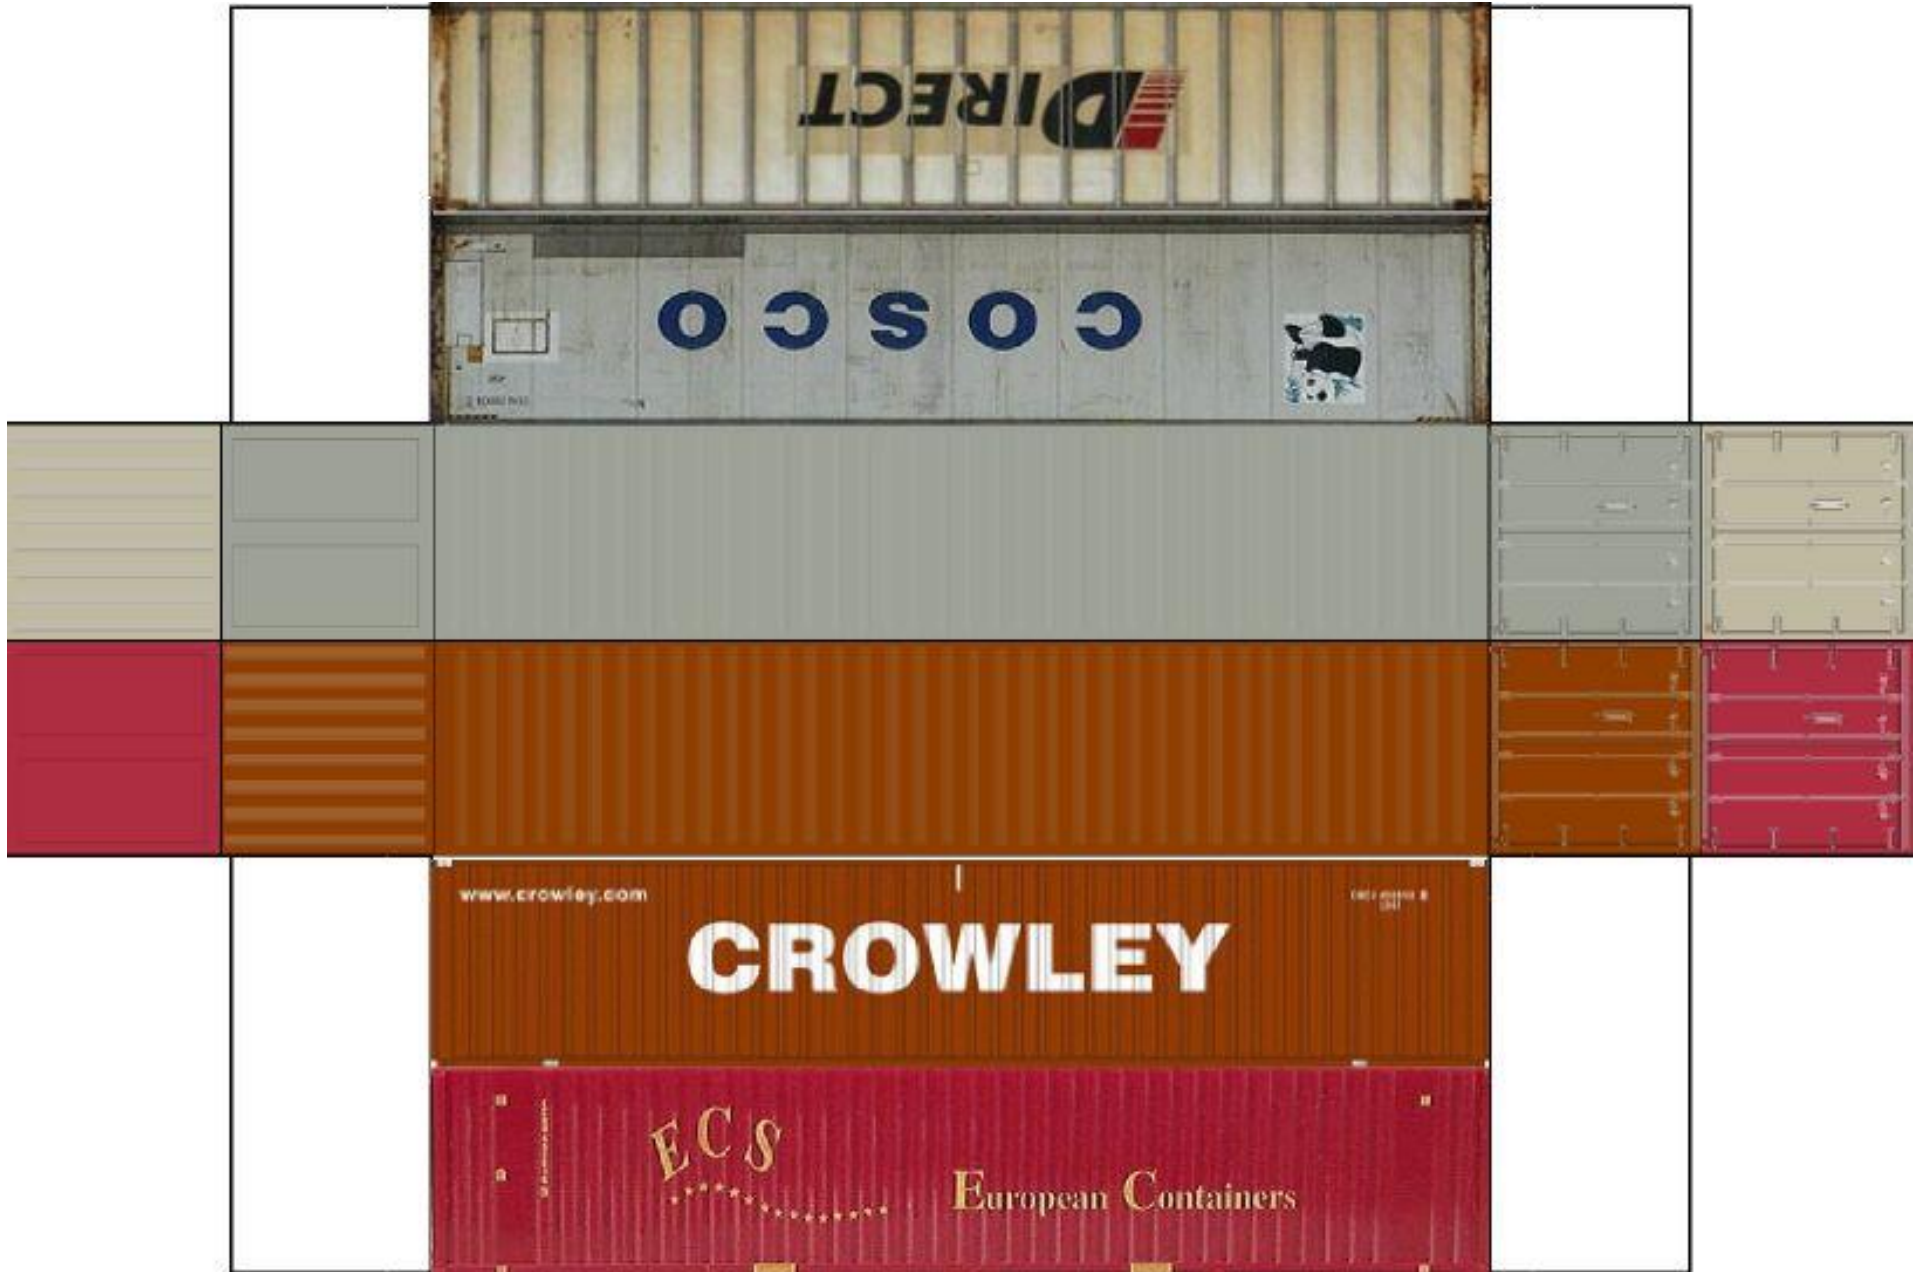

# BUILD YOUR OWN ( HO SCALE ) 40ft STACK SHIPPING CONTAINERS 4 in 1

For the best results print on 110 lb printable card stock and set your printer on high quality printing.

BUILD YOUR OWN ( 40ft STACK SHIPPING CONTAINERS 4 in 1 ) HO SCALE