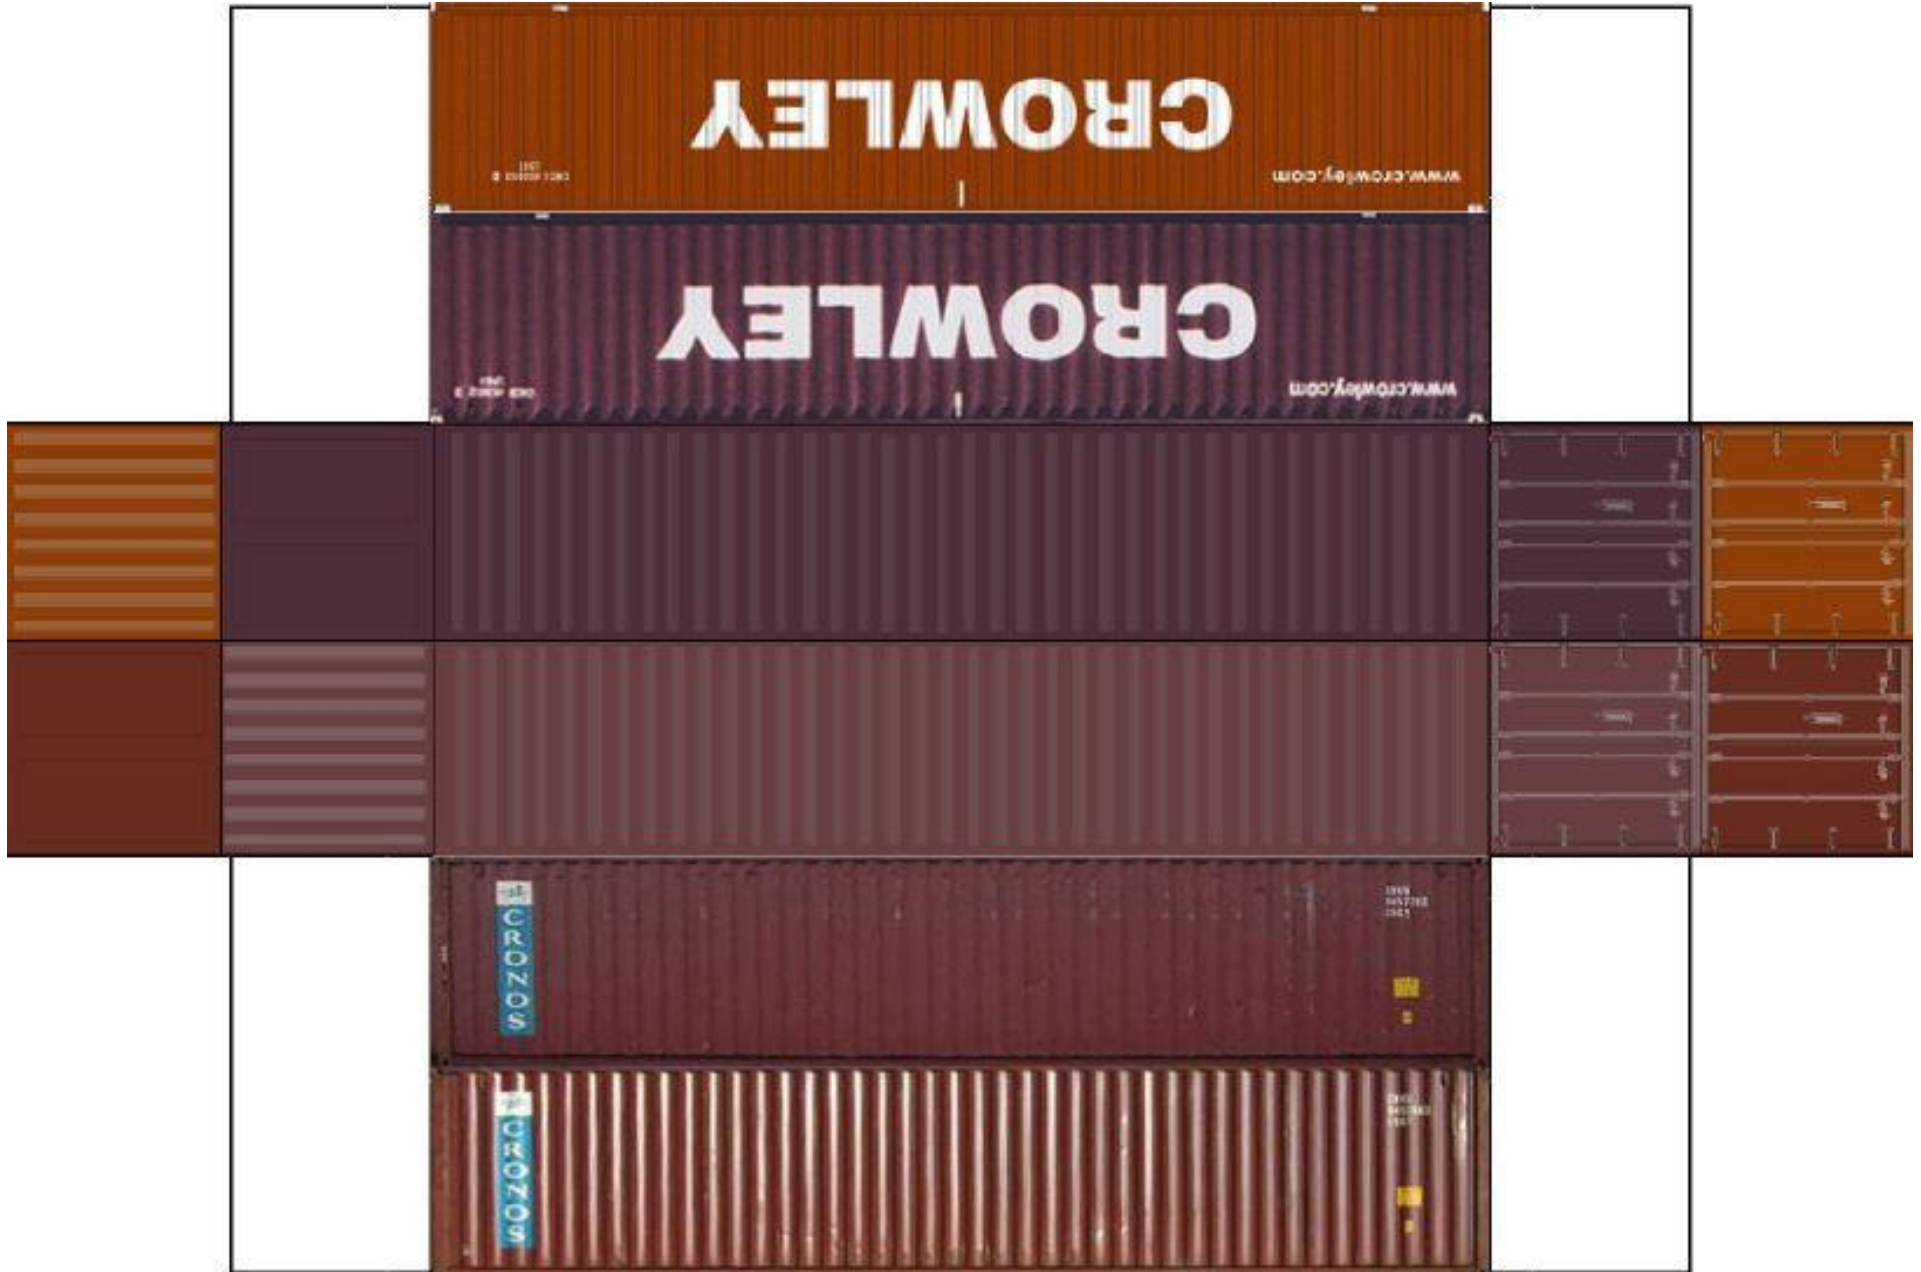

BUILD YOUR OWN (HO SCALE) 40ft STACK SHIPPING CONTAINERS 4 in 1

For the best results print on 110 lb printable card stock and set your printer on high quality printing.

BUILD YOUR OWN (40ft STACK SHIPPING CONTAINERS 4 in 1) HO SCALE

Drawn By
www.krafttrains.com

[View Instructional Video](#)