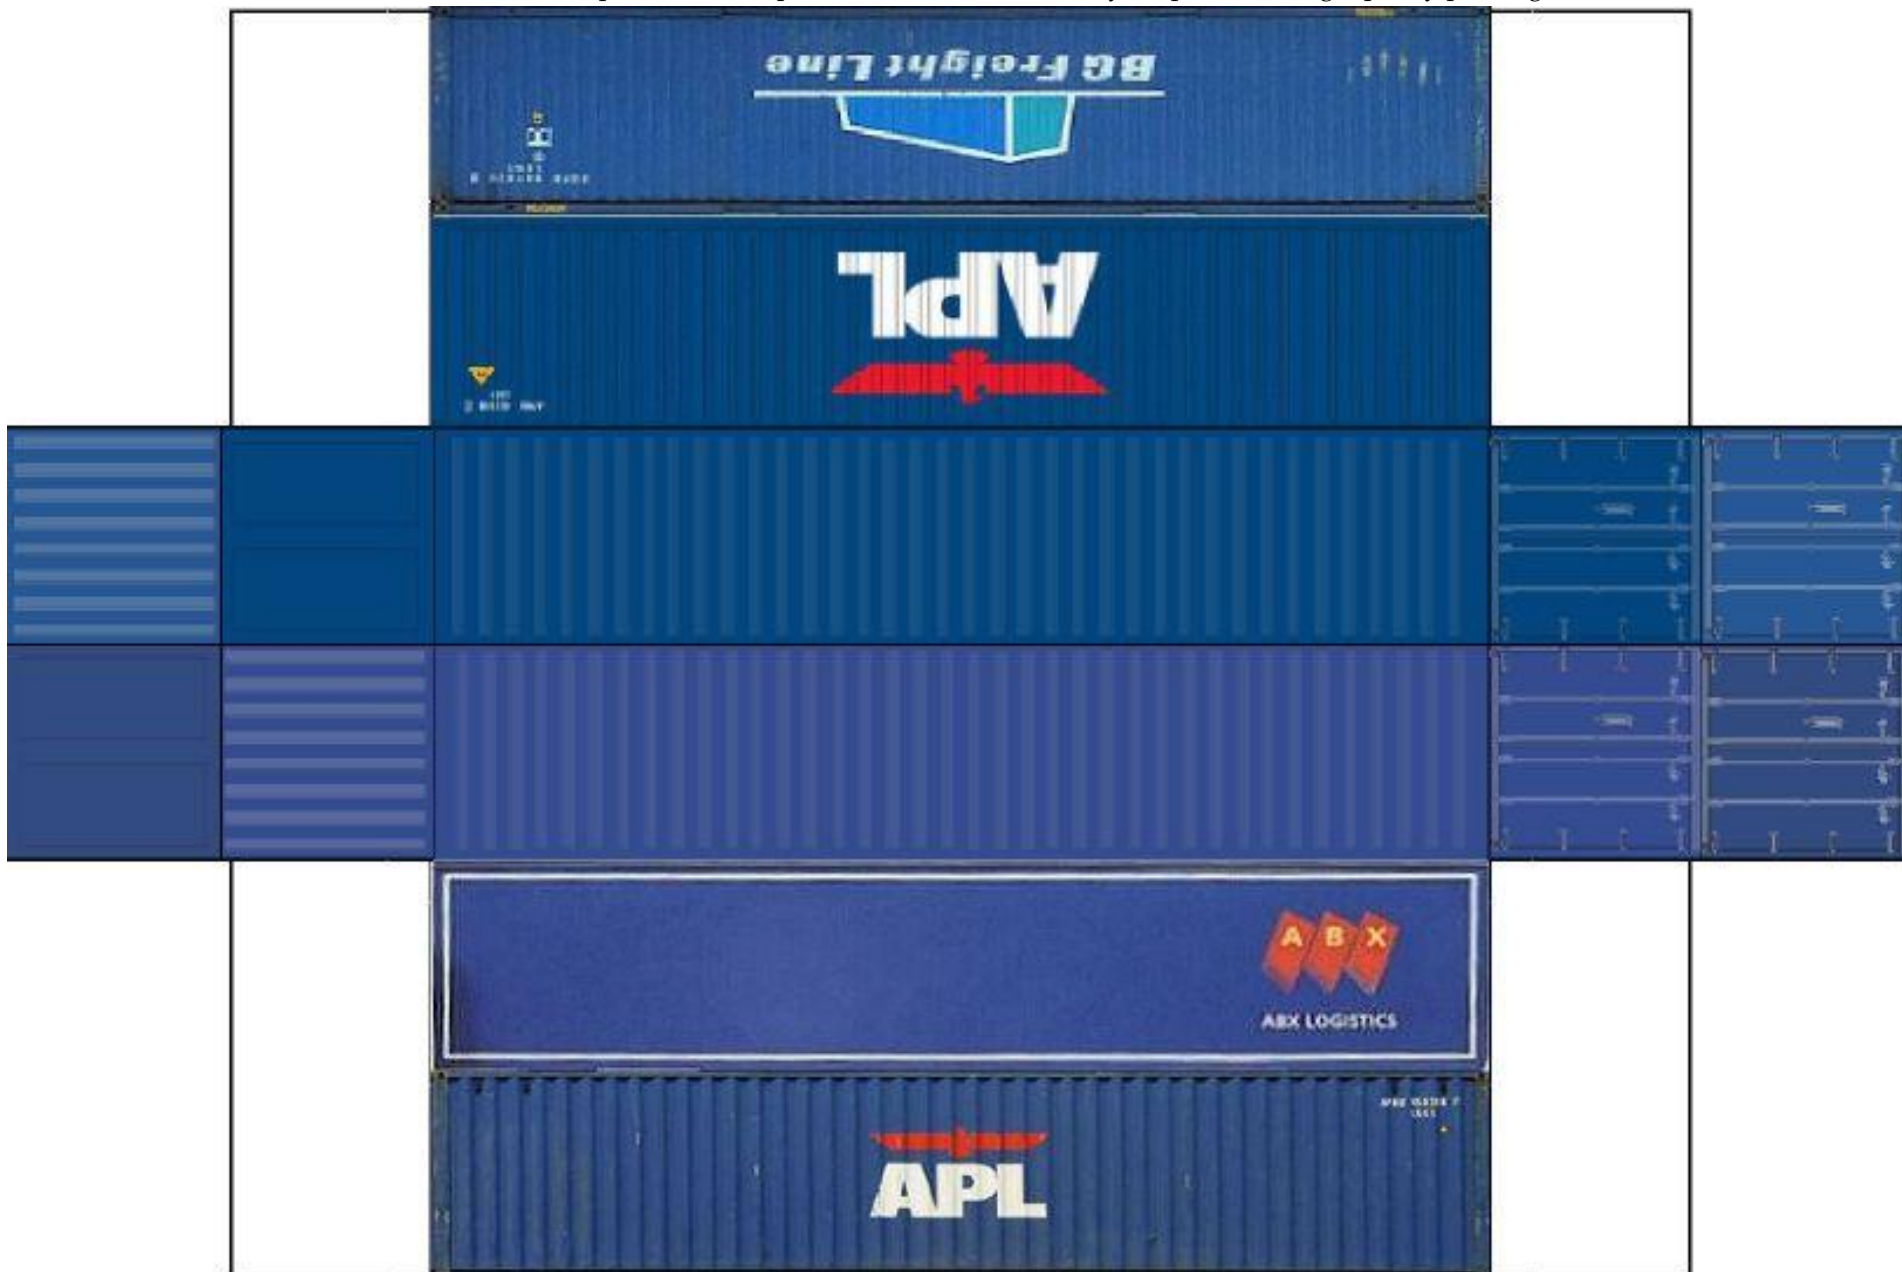

BUILD YOUR OWN (HO SCALE) 40ft STACK SHIPPING CONTAINERS 4 in 1

For the best results print on 110 lb printable card stock and set your printer on high quality printing.

BUILD YOUR OWN (40ft STACK SHIPPING CONTAINERS 4 in 1) HO SCALE