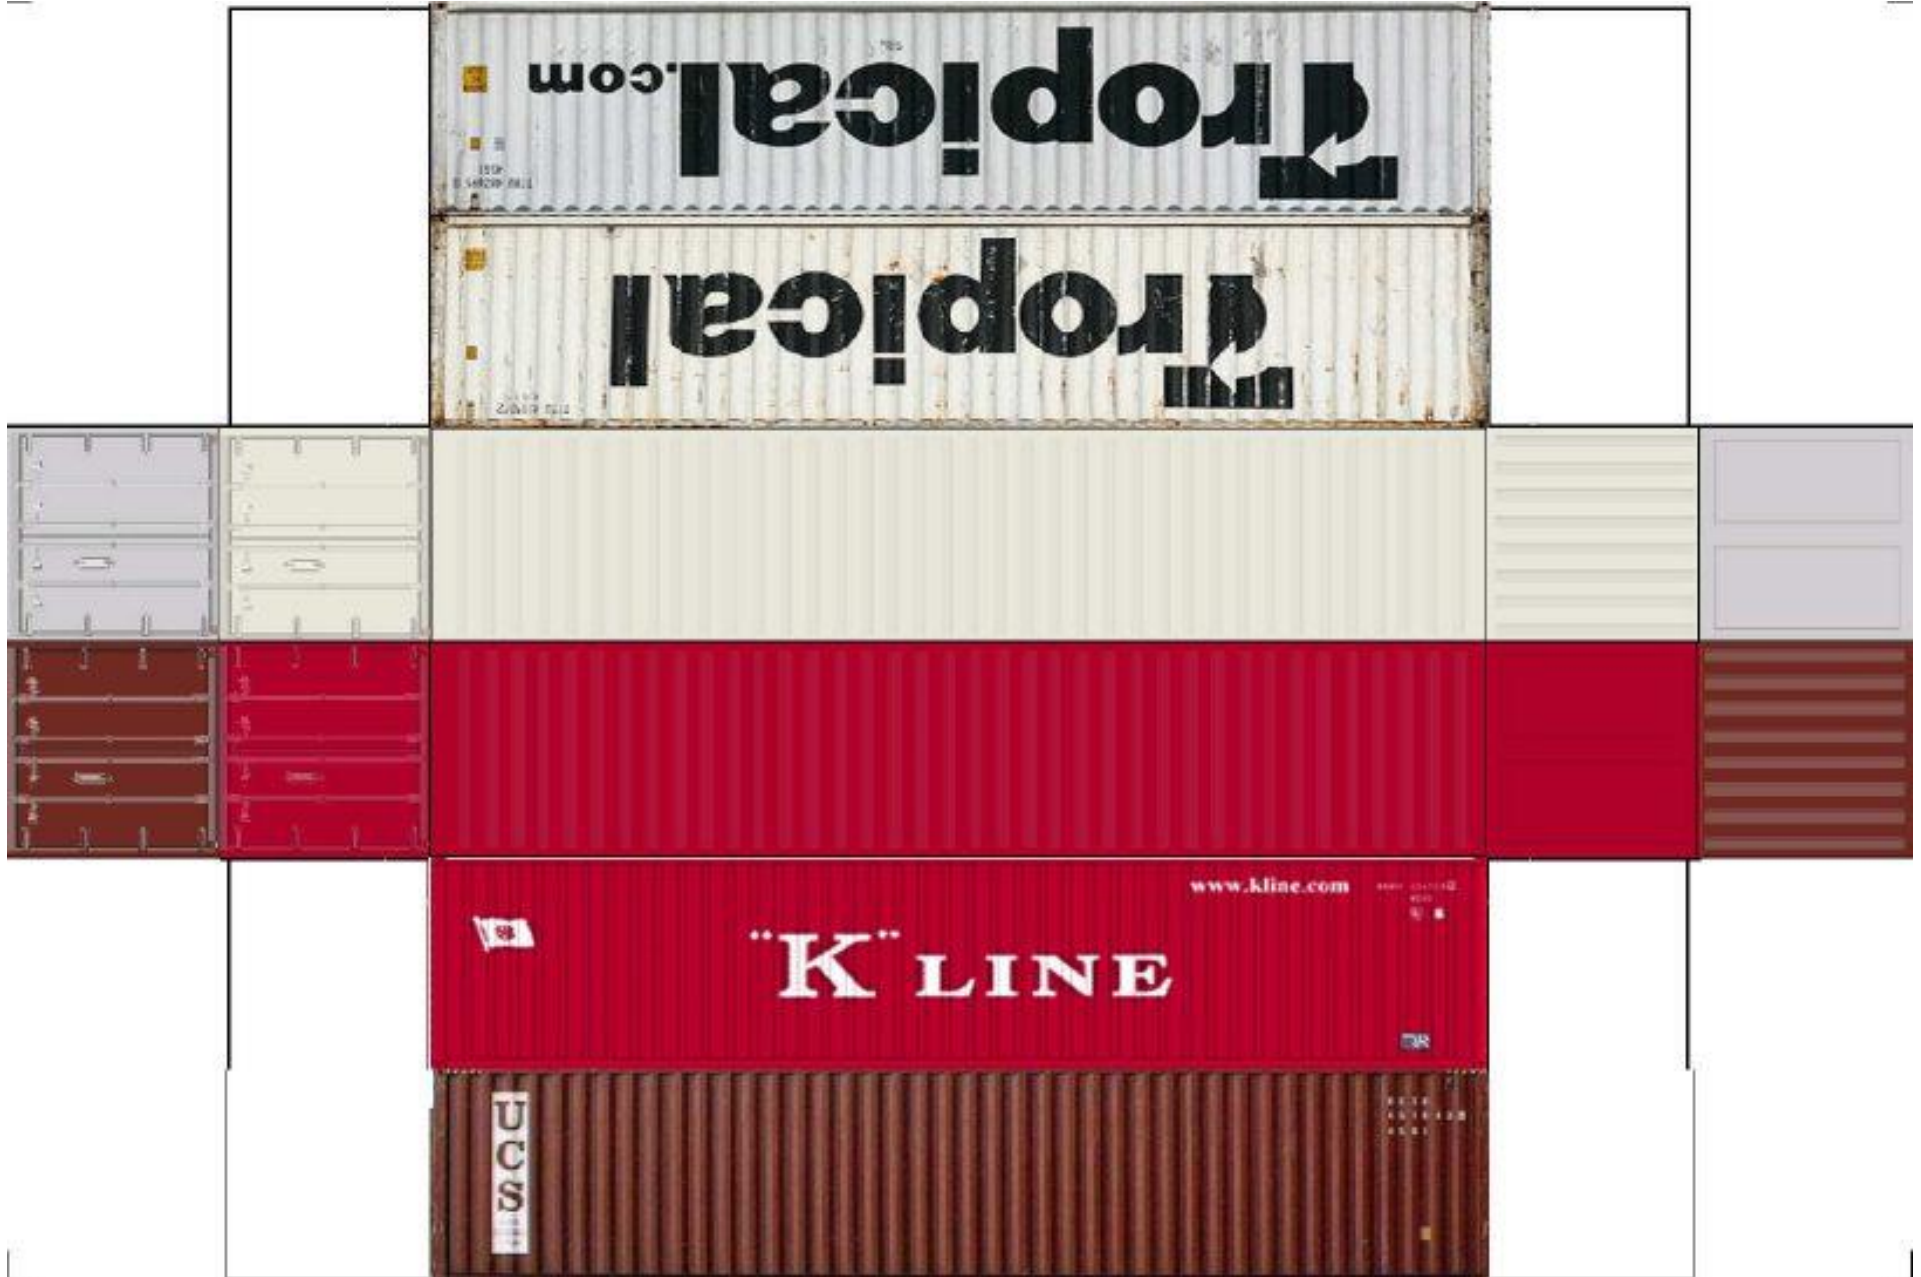

# BUILD YOUR OWN ( HO SCALE ) 40ft STACK SHIPPING CONTAINERS 4 in 1

For the best results print on 110 lb printable card stock and set your printer on high quality printing.

BUILD YOUR OWN ( 40ft STACK SHIPPING CONTAINERS 4 in 1 ) HO SCALE