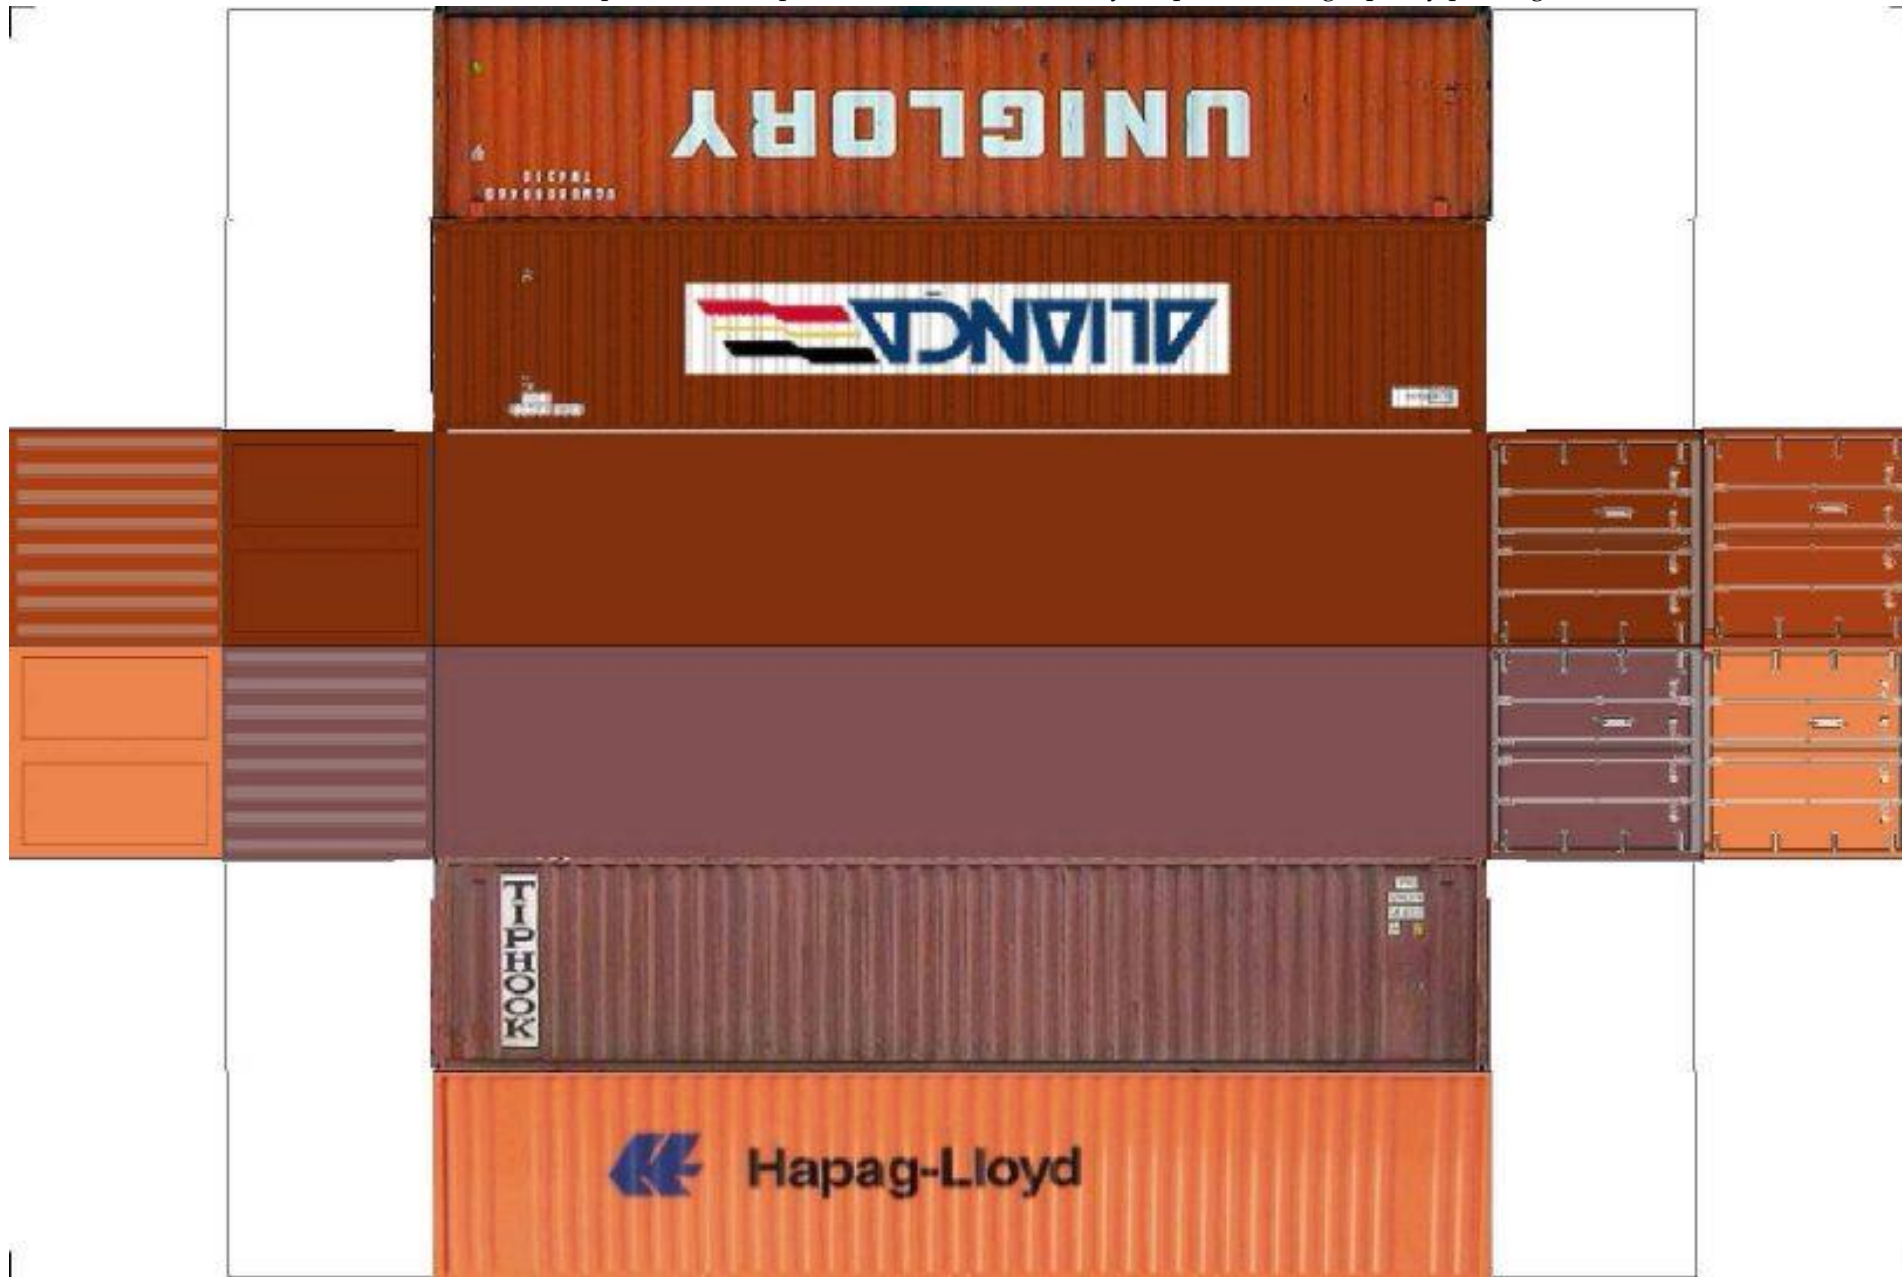

# BUILD YOUR OWN ( HO SCALE ) 40ft STACK SHIPPING CONTAINERS 4 in 1

For the best results print on 110 lb printable card stock and set your printer on high quality printing.

BUILD YOUR OWN ( 40ft STACK SHIPPING CONTAINERS 4 in 1 ) HO SCALE