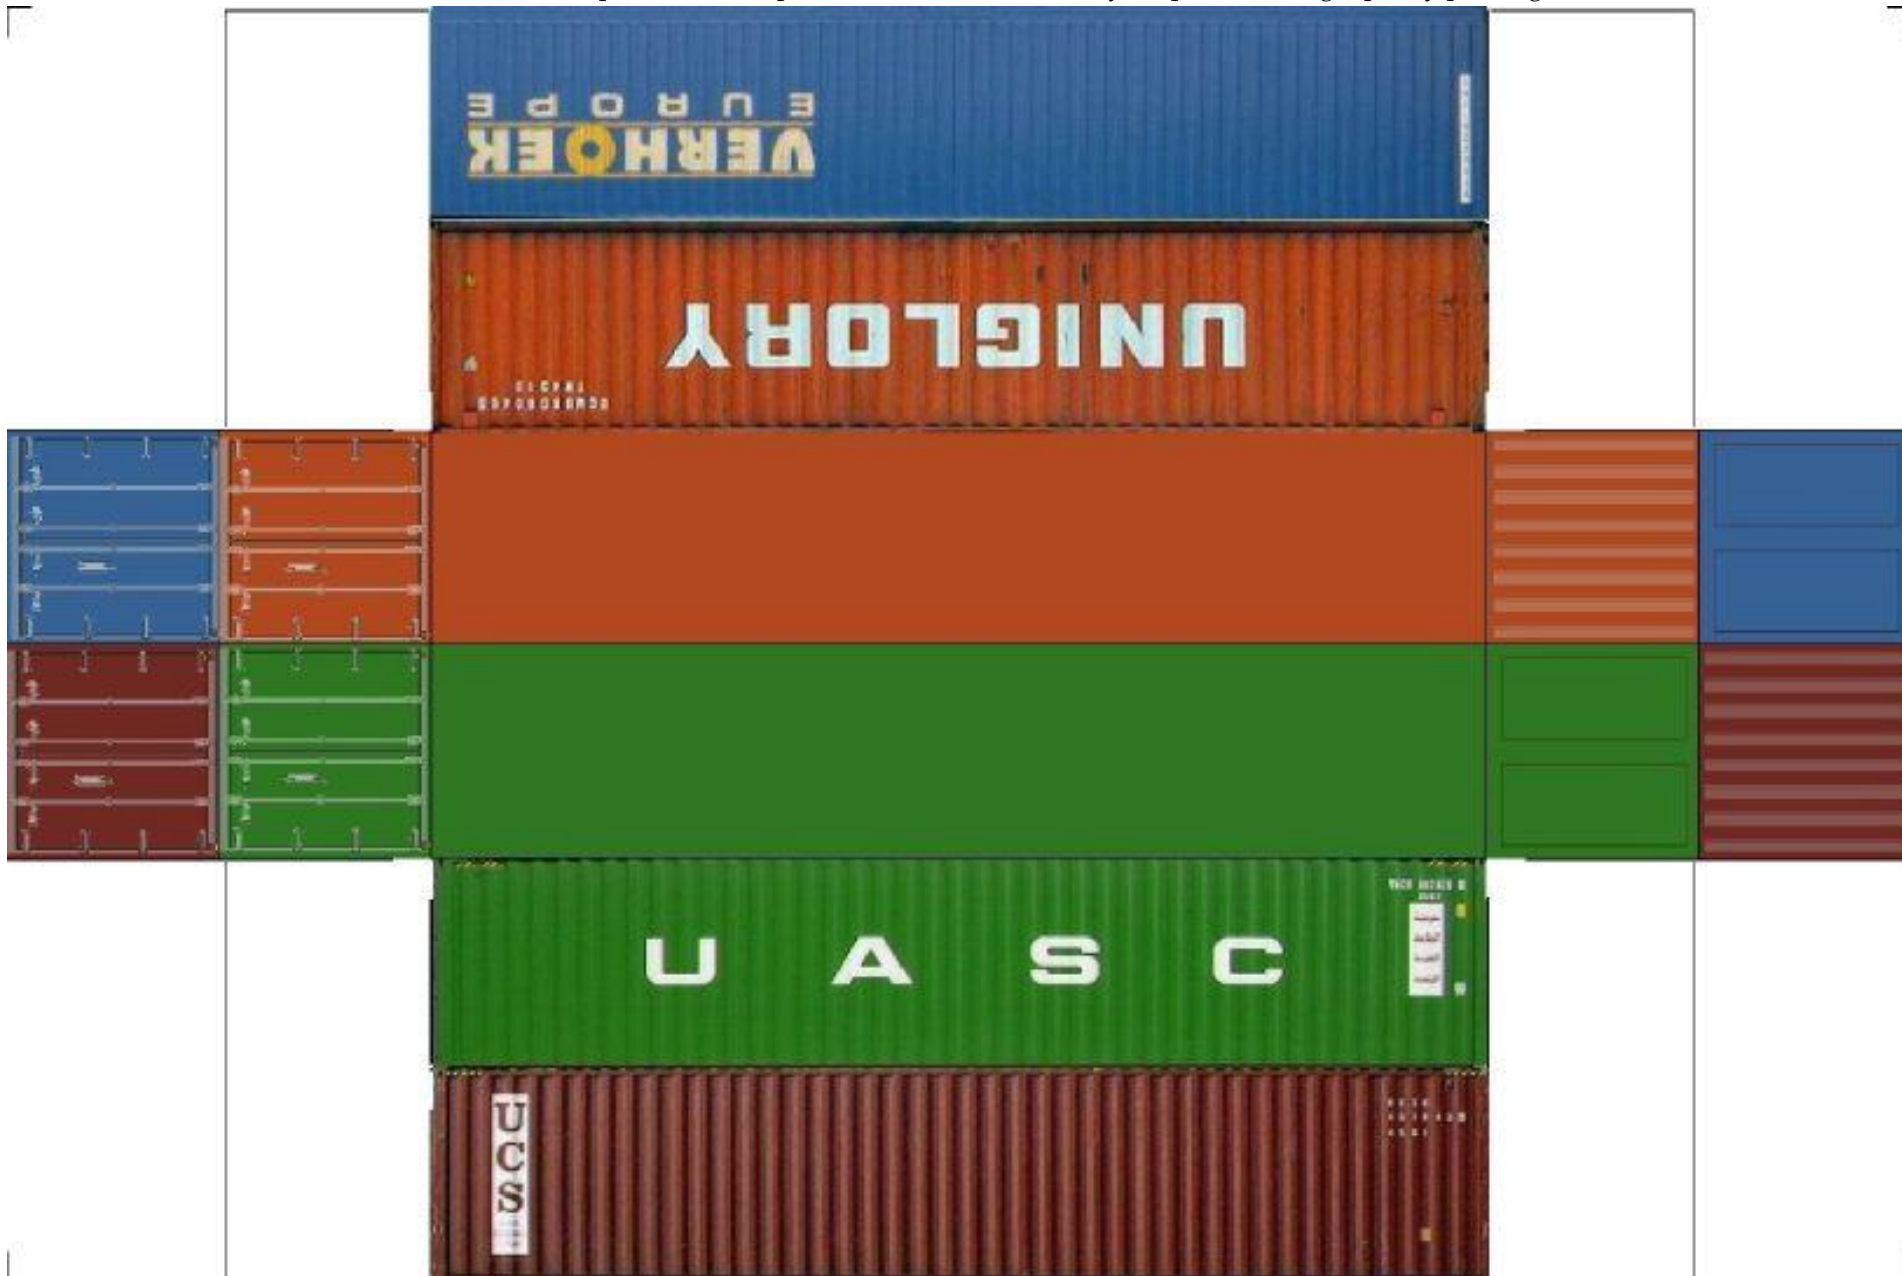

BUILD YOUR OWN (HO SCALE) 40ft STACK SHIPPING CONTAINERS 4 in 1

For the best results print on 110 lb printable card stock and set your printer on high quality printing.

BUILD YOUR OWN (40ft STACK SHIPPING CONTAINERS 4 in 1) HO SCALE