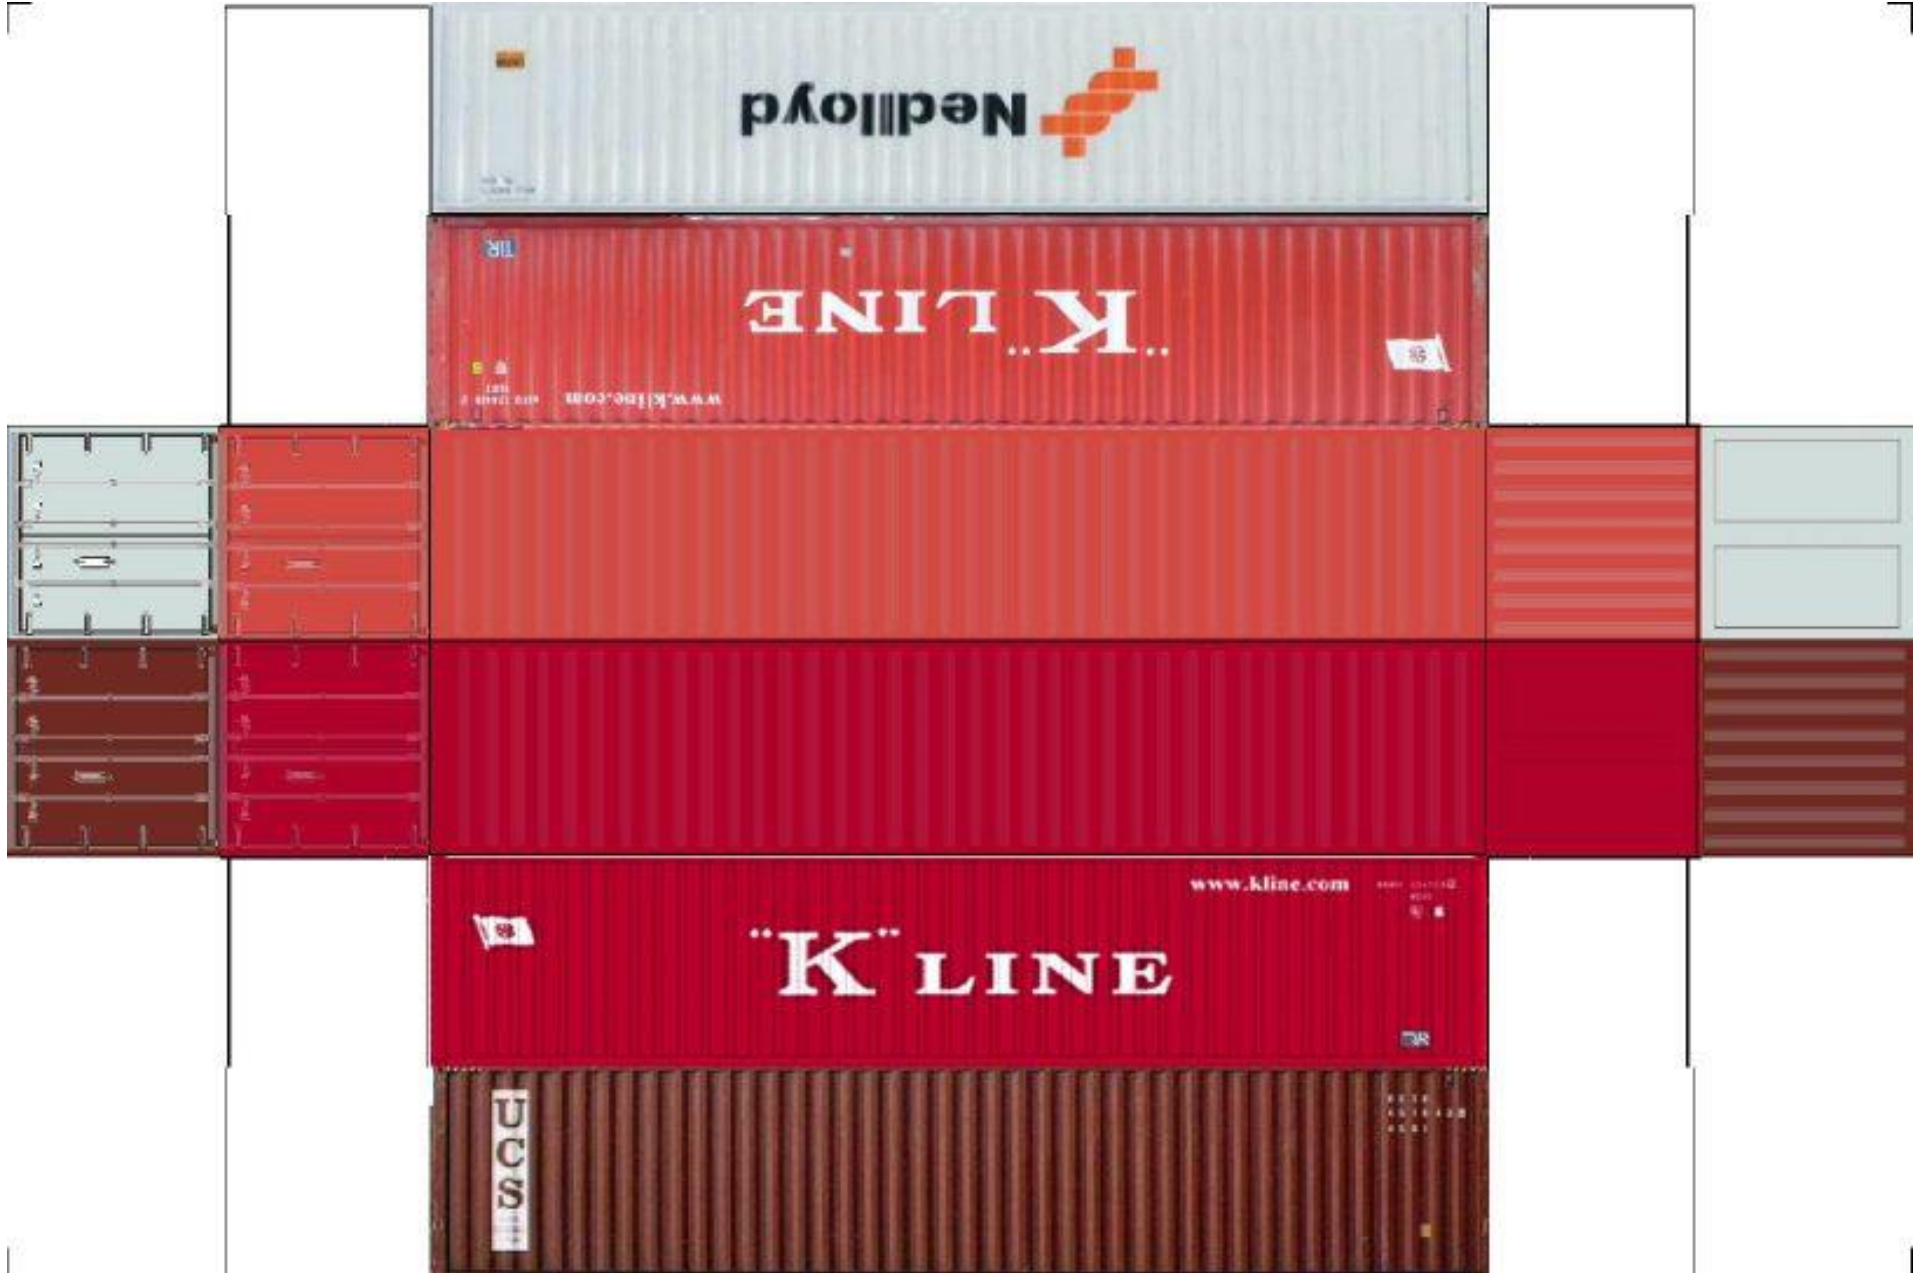

# BUILD YOUR OWN ( HO SCALE ) 40ft STACK SHIPPING CONTAINERS 4 in 1

For the best results print on 110 lb printable card stock and set your printer on high quality printing.

BUILD YOUR OWN ( 40ft STACK SHIPPING CONTAINERS 4 in 1 ) HO SCALE