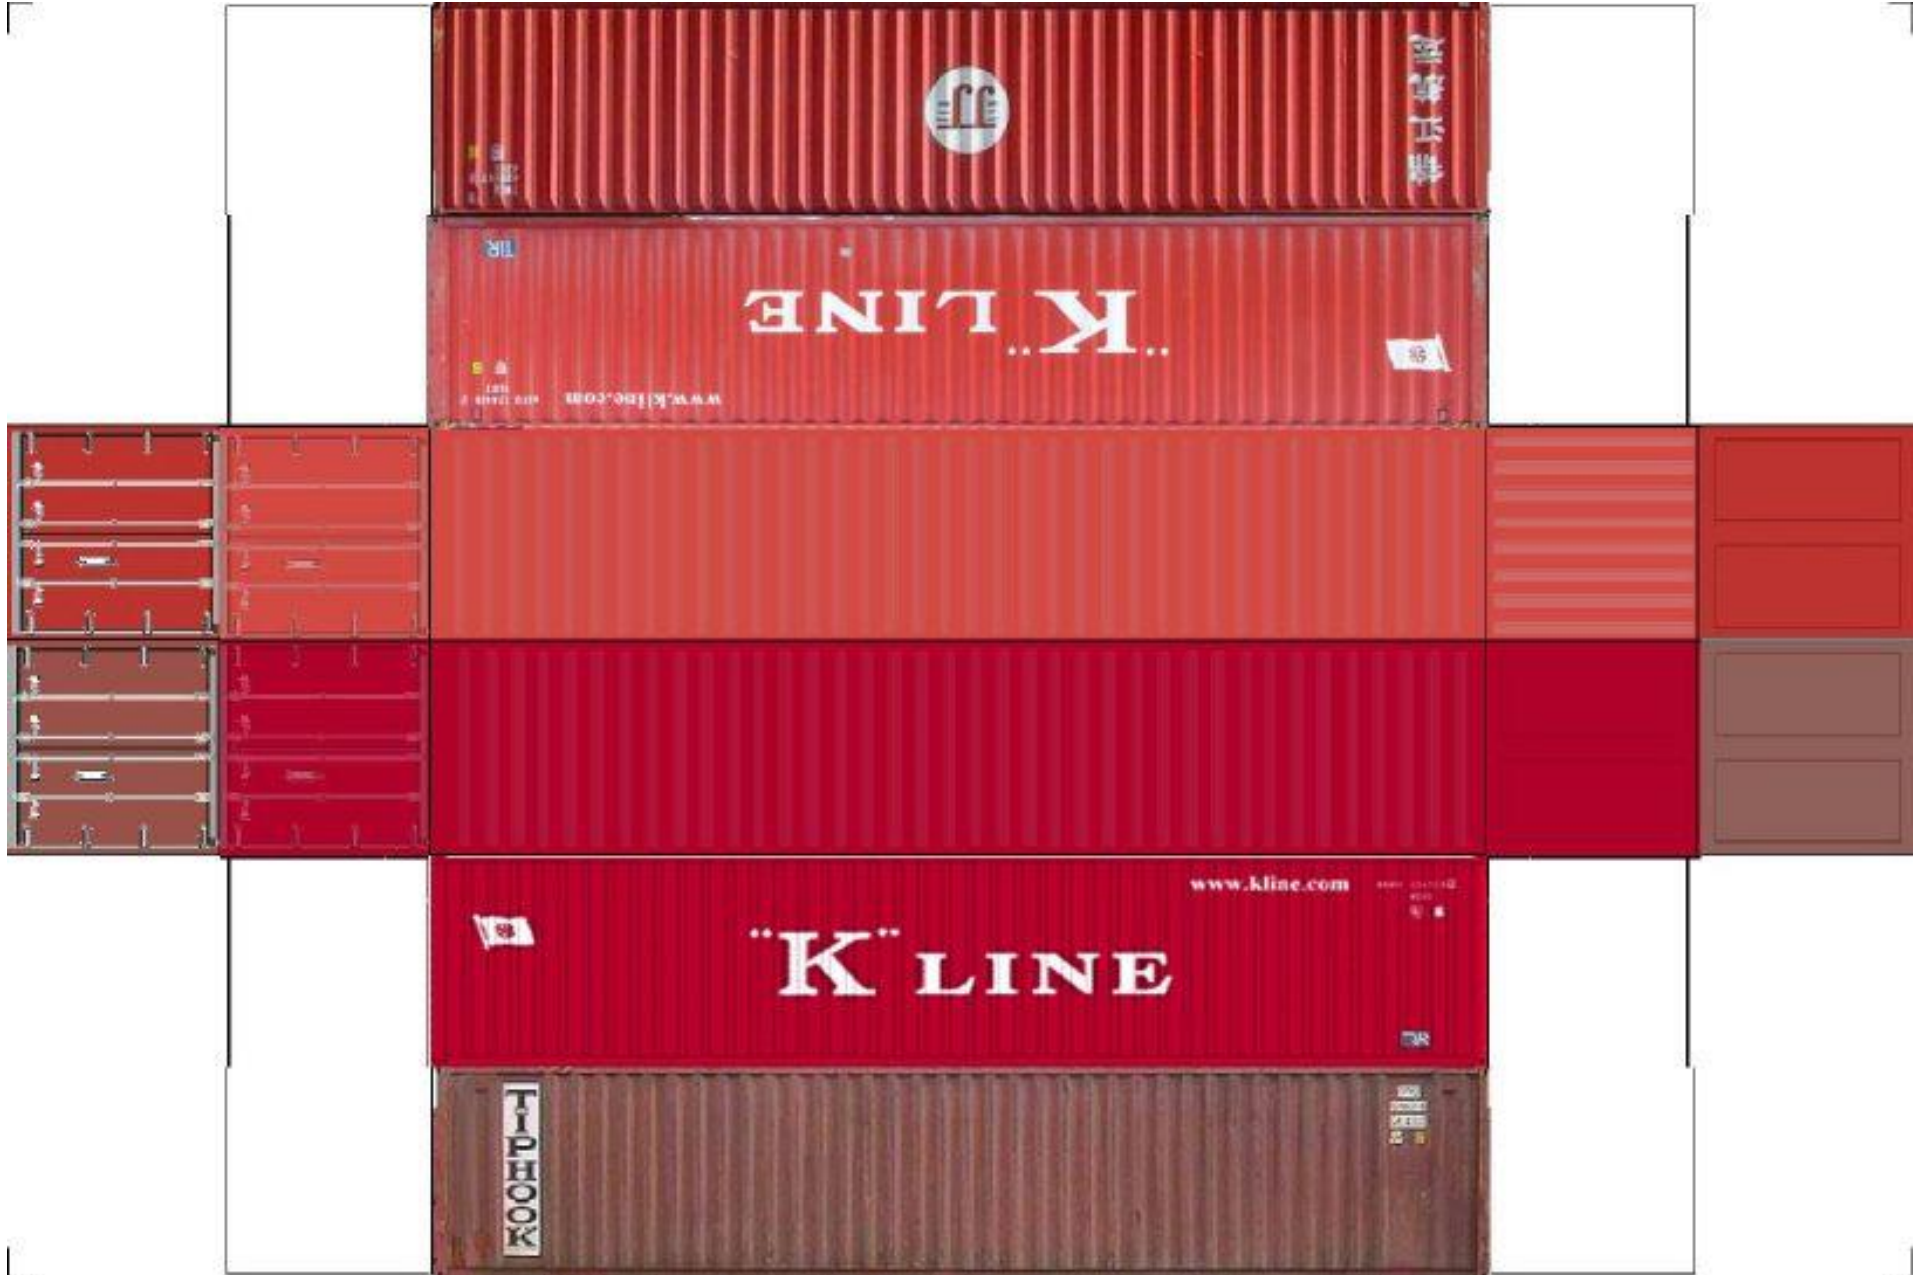

BUILD YOUR OWN (HO SCALE) 40ft STACK SHIPPING CONTAINERS 4 in 1

For the best results print on 110 lb printable card stock and set your printer on high quality printing.

BUILD YOUR OWN (40ft STACK SHIPPING CONTAINERS 4 in 1) HO SCALE