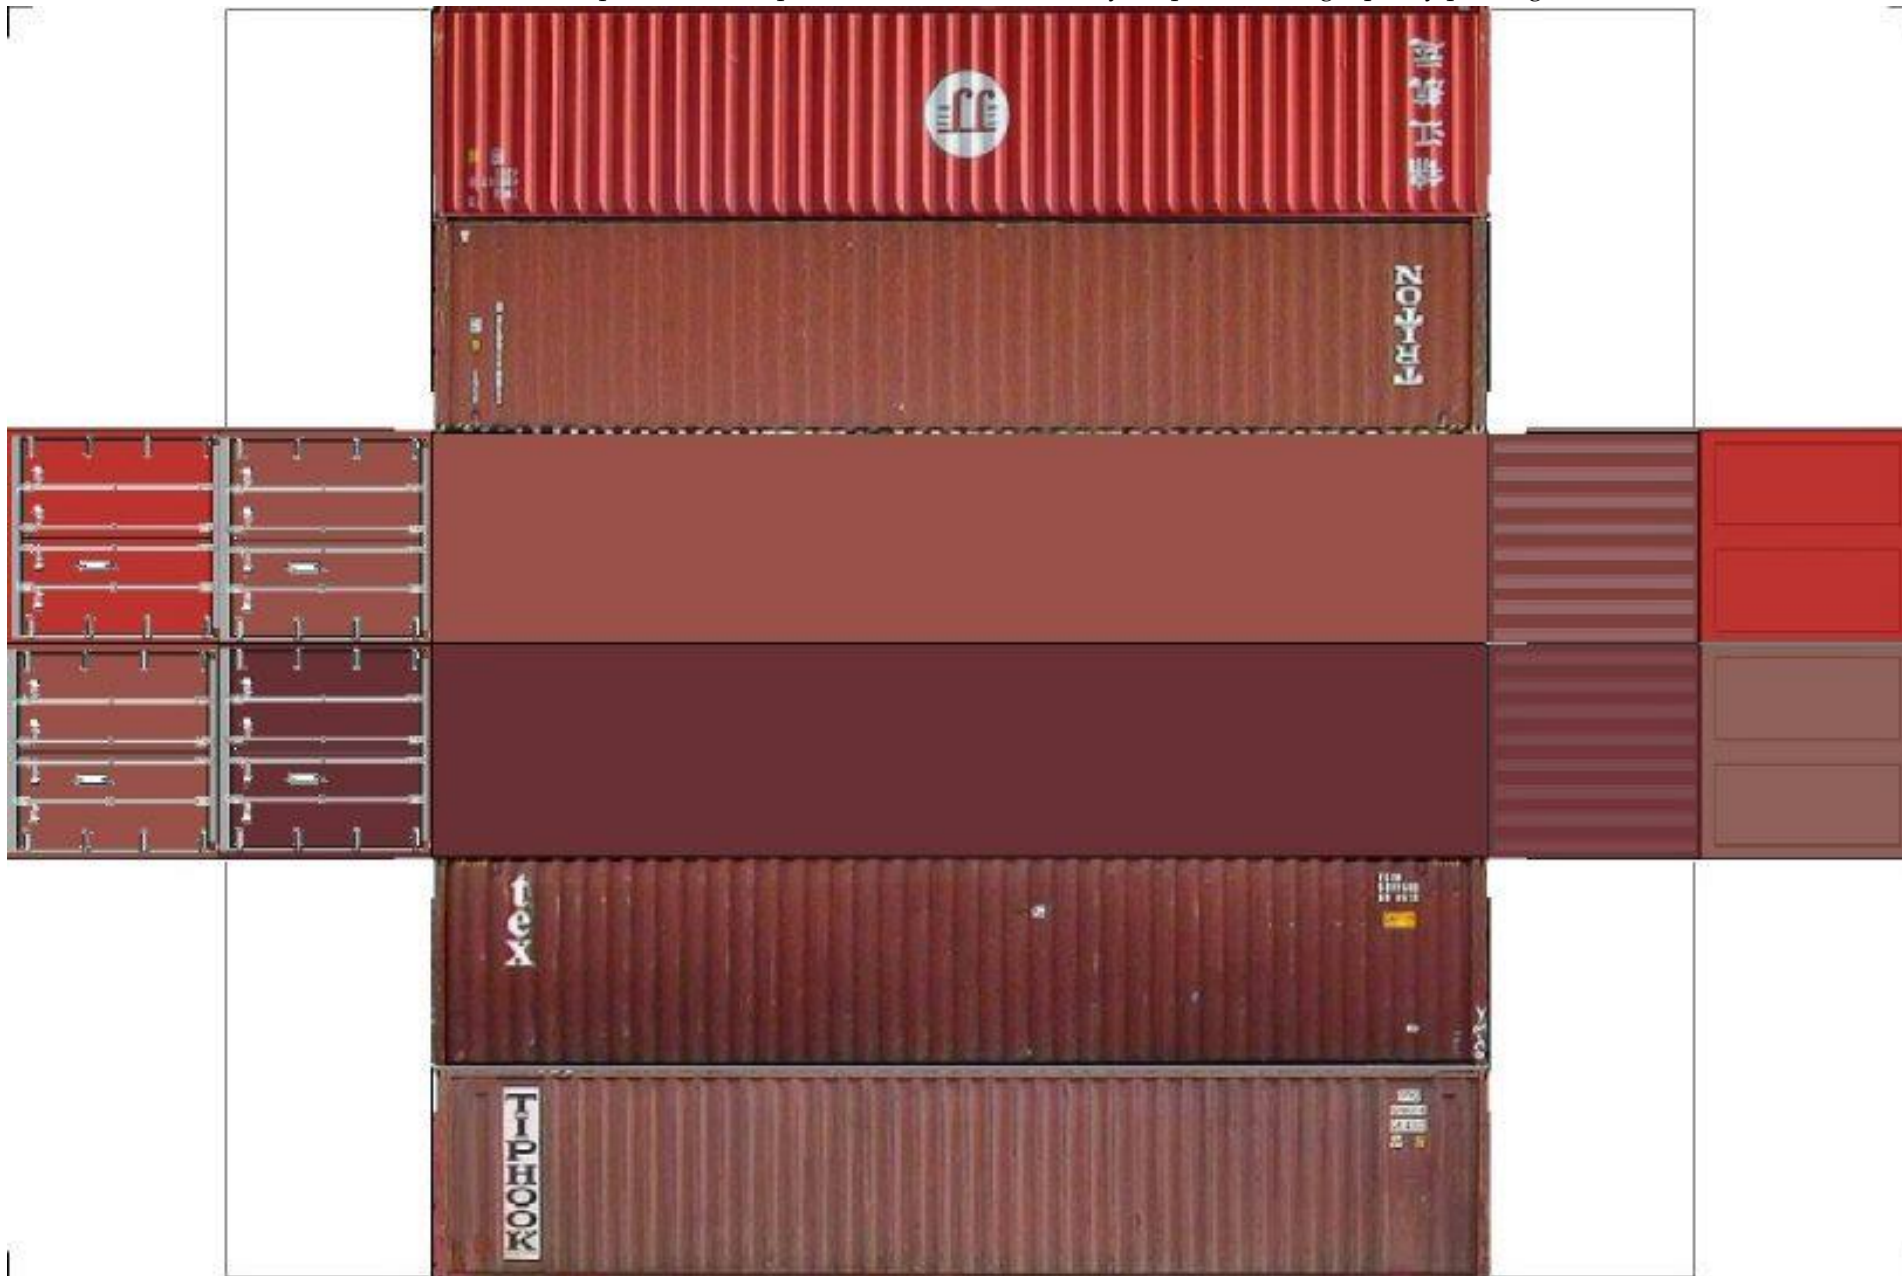

BUILD YOUR OWN (HO SCALE) 40ft STACK SHIPPING CONTAINERS 4 in 1

For the best results print on 110 lb printable card stock and set your printer on high quality printing.

BUILD YOUR OWN (40ft STACK SHIPPING CONTAINERS 4 in 1) HO SCALE