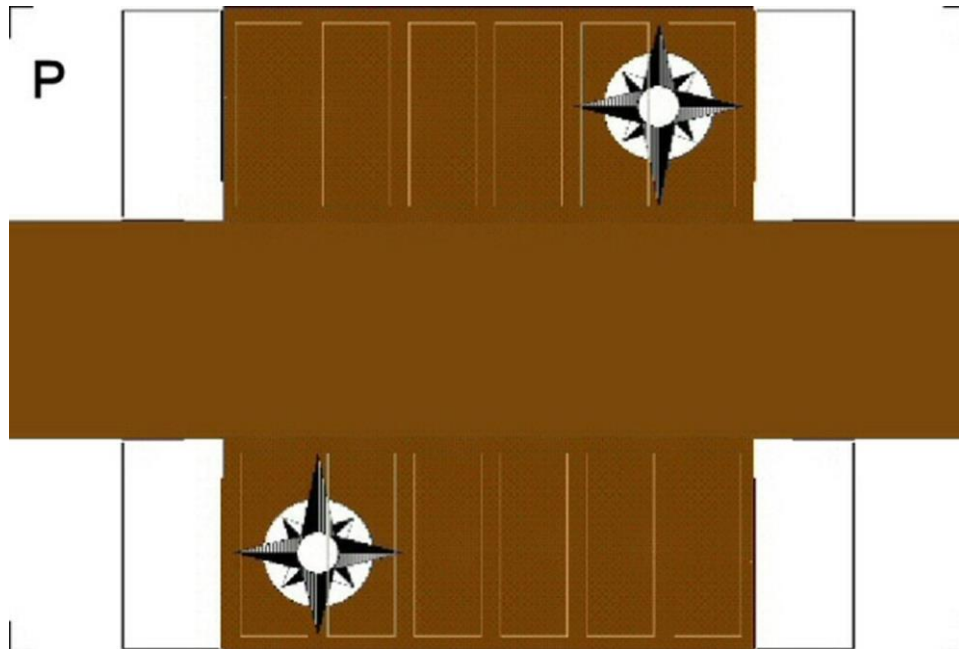

BUILD YOUR OWN

HO SCALE

20ft SHIPPING CONTAINERS

For the best results print on 110 lb printable card stock and set your printer on high quality printing.

Click to watch instructional video

BUILD YOUR OWN (20ft SHIPPING CONTAINER) HO SCALE

Drawn By
www.krafttrains.com