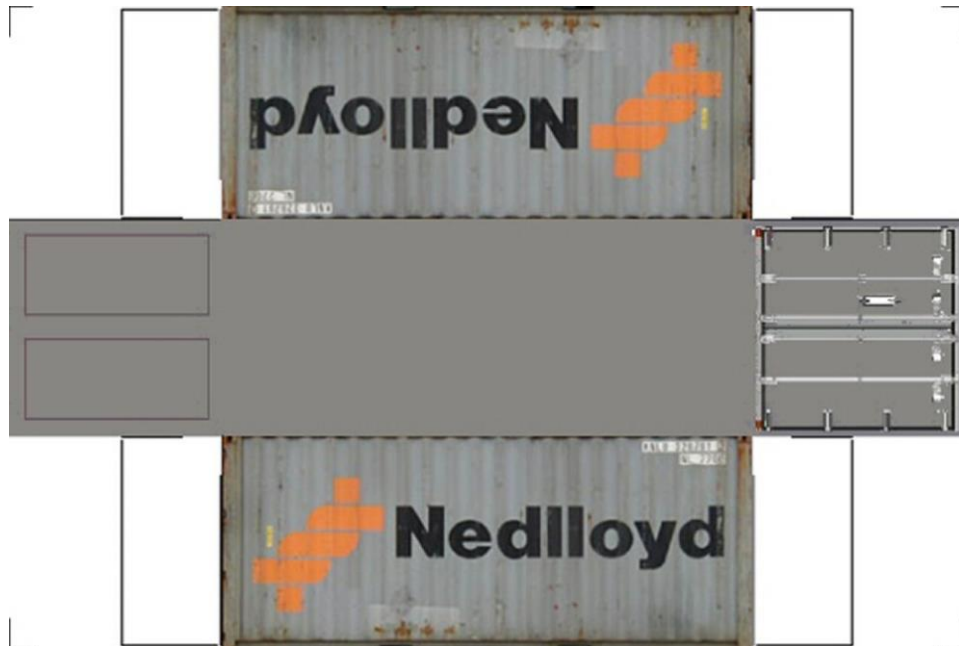

BUILD YOUR OWN

HO SCALE

20ft SHIPPING CONTAINERS

For the best results print on 110 lb printable card stock and set your printer on high quality printing.

[Click to watch instructional video](#)

BUILD YOUR OWN (20ft SHIPPING CONTAINER) HO SCALE

Drawn By
www.krafttrains.com