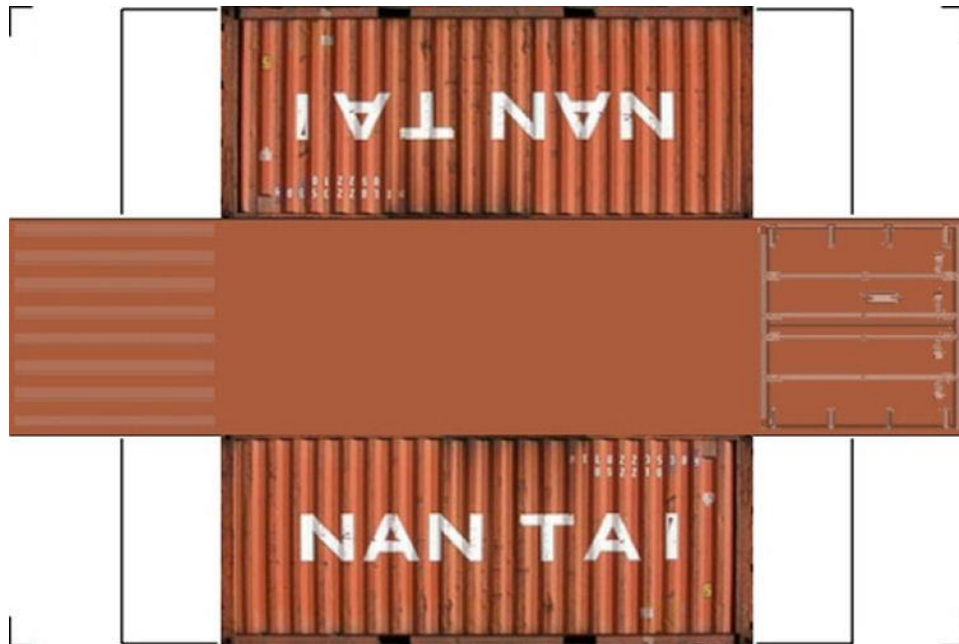

BUILD YOUR OWN

HO SCALE

20ft SHIPPING CONTAINERS

For the best results print on 110 lb printable card stock and set your printer on high quality printing.

[Click to watch instructional video](#)

BUILD YOUR OWN (20ft SHIPPING CONTAINER) HO SCALE