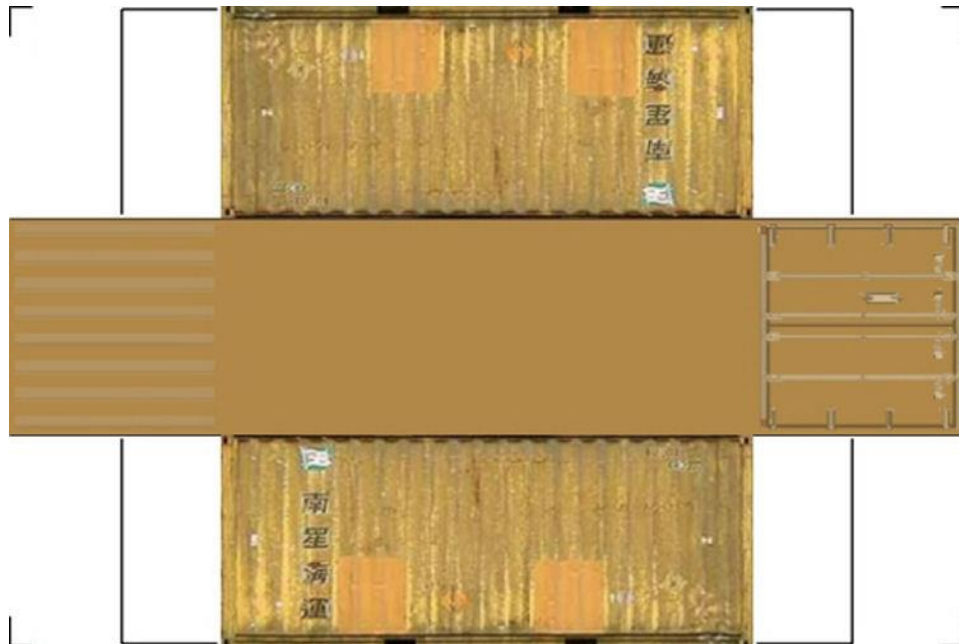

BUILD YOUR OWN

HO SCALE

20ft SHIPPING CONTAINERS

For the best results print on 110 lb printable card stock and set your printer on high quality printing.

[Click to watch instructional video](#)

BUILD YOUR OWN (20ft SHIPPING CONTAINER) HO SCALE

Drawn By
www.krafttrains.com