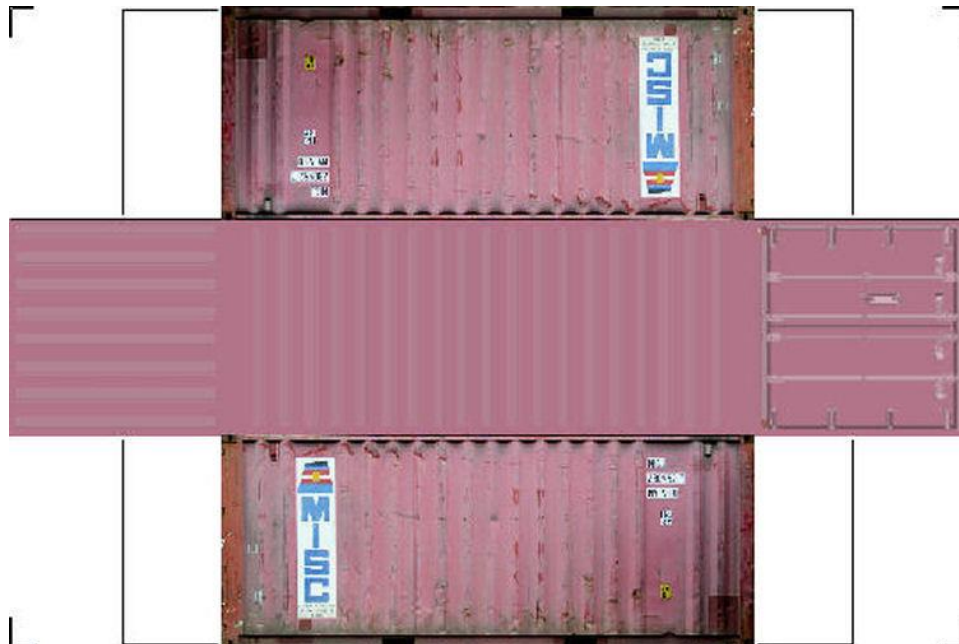

BUILD YOUR OWN

HO SCALE

20ft SHIPPING CONTAINERS

For the best results print on 110 lb printable card stock and set your printer on high quality printing.

[Click to watch instructional video](#)

BUILD YOUR OWN (20ft SHIPPING CONTAINER) HO SCALE