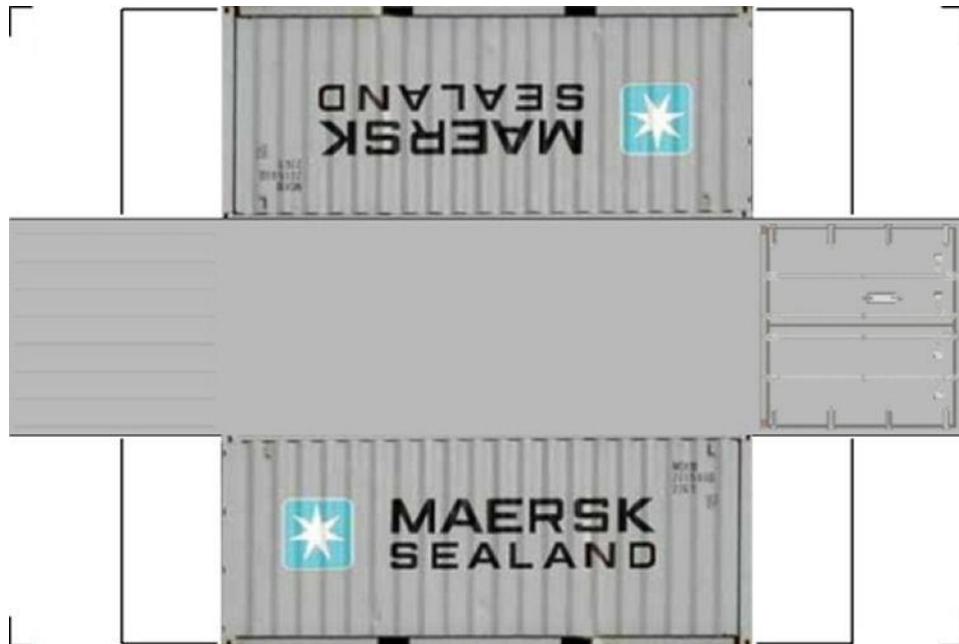

## HO SCALE

### 20ft SHIPPING CONTAINERS

---

For the best results print on 110 lb printable card stock and set your printer on high quality printing.

[Click to watch instructional video](#)

**BUILD YOUR OWN ( 20ft SHIPPING CONTAINER ) HO SCALE**