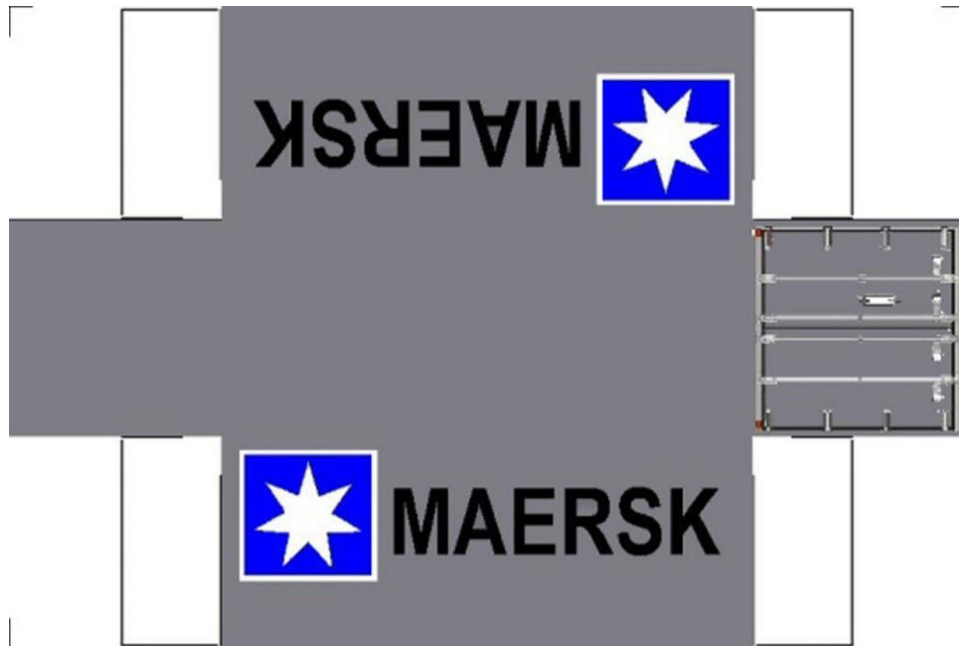

BUILD YOUR OWN

HO SCALE

20ft SHIPPING CONTAINERS

For the best results print on 110 lb printable card stock and set your printer on high quality printing.

Click to watch instructional video

BUILD YOUR OWN (20ft SHIPPING CONTAINER) HO SCALE

Drawn By
www.krafttrains.com