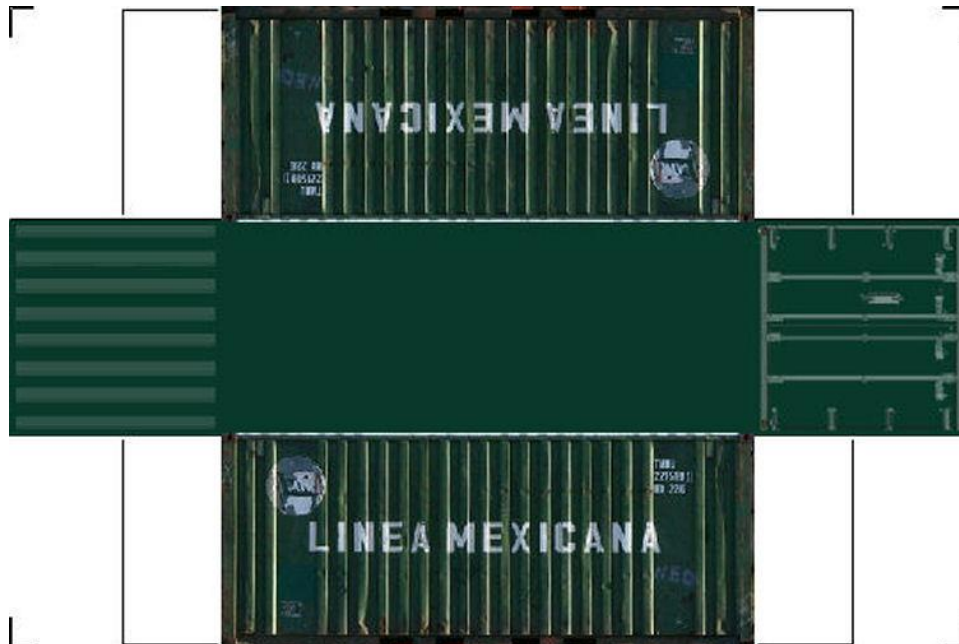

BUILD YOUR OWN

HO SCALE

20ft SHIPPING CONTAINERS

For the best results print on 110 lb printable card stock and set your printer on high quality printing.

Click to watch instructional video

BUILD YOUR OWN (20ft SHIPPING CONTAINER) HO SCALE

Drawn By
www.krafttrains.com