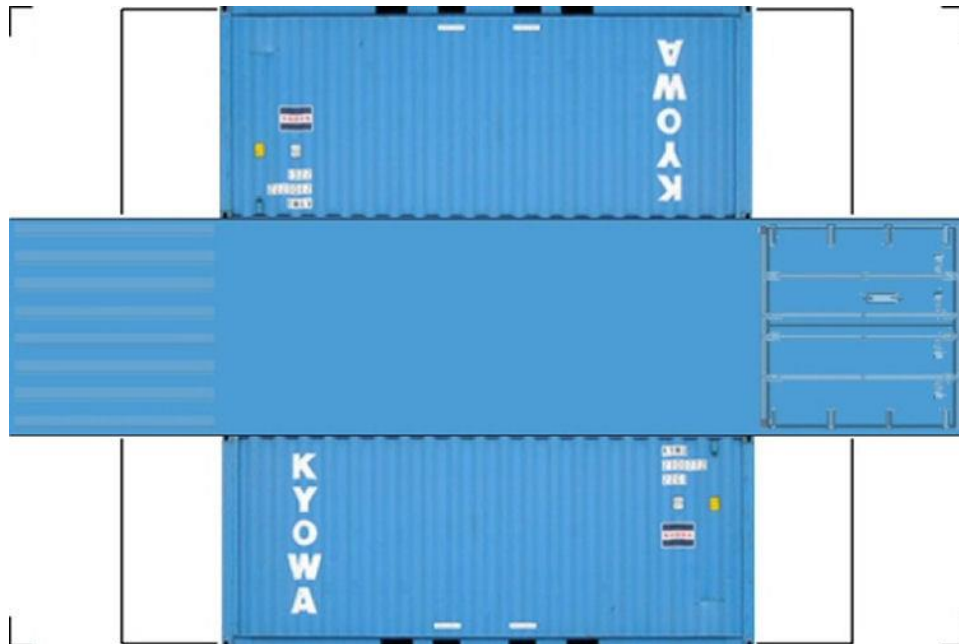

BUILD YOUR OWN

HO SCALE

20ft SHIPPING CONTAINERS

For the best results print on 110 lb printable card stock and set your printer on high quality printing.

[Click to watch instructional video](#)

BUILD YOUR OWN (20ft SHIPPING CONTAINER) HO SCALE