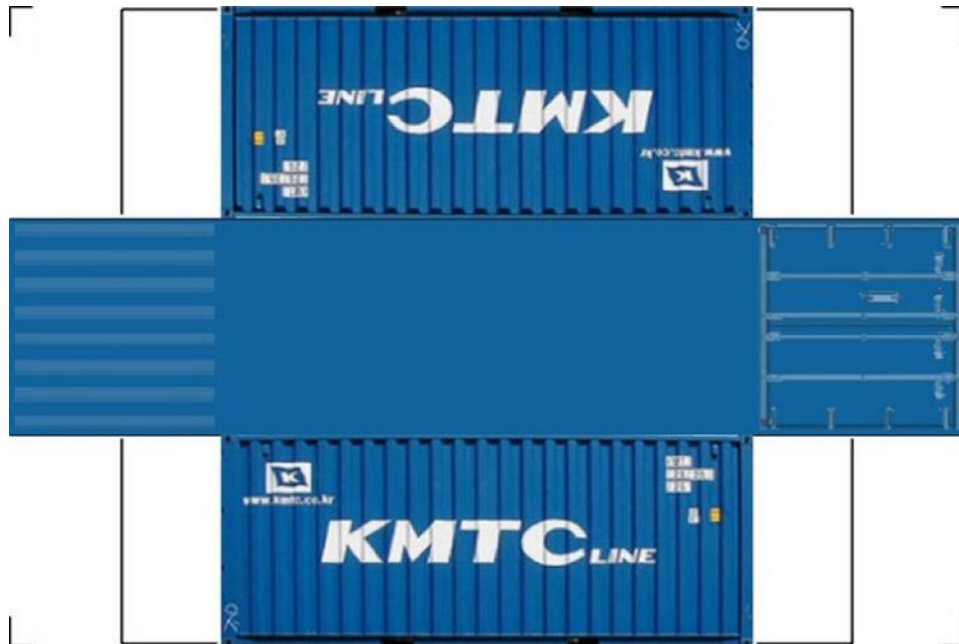

BUILD YOUR OWN

HO SCALE

20ft SHIPPING CONTAINERS

For the best results print on 110 lb printable card stock and set your printer on high quality printing.

[Click to watch instructional video](#)

BUILD YOUR OWN (20ft SHIPPING CONTAINER) HO SCALE