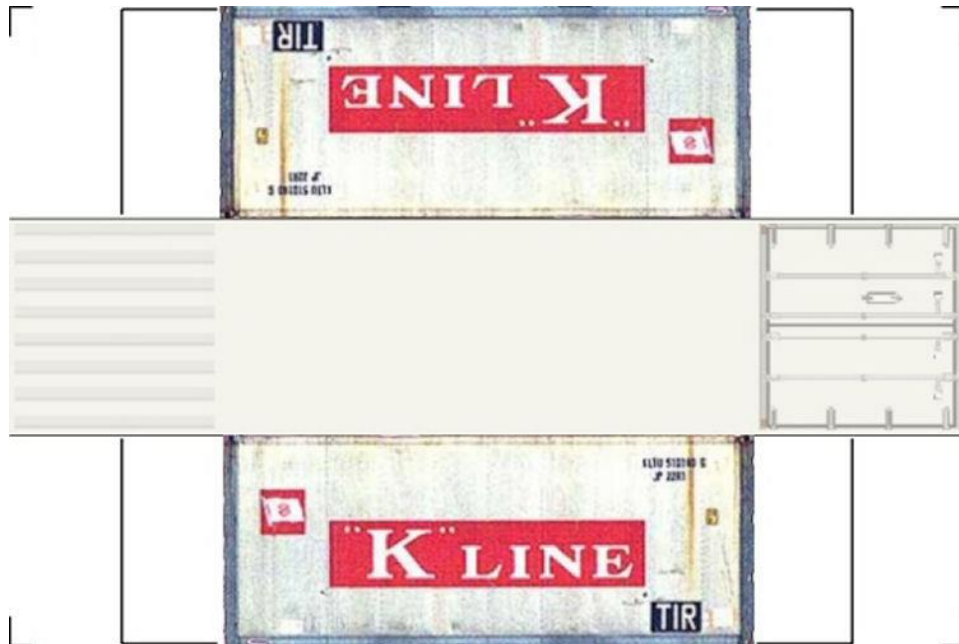

## HO SCALE

### 20ft SHIPPING CONTAINERS

---

For the best results print on 110 lb printable card stock and set your printer on high quality printing.

[Click to watch instructional video](#)

**BUILD YOUR OWN ( 20ft SHIPPING CONTAINER ) HO SCALE**