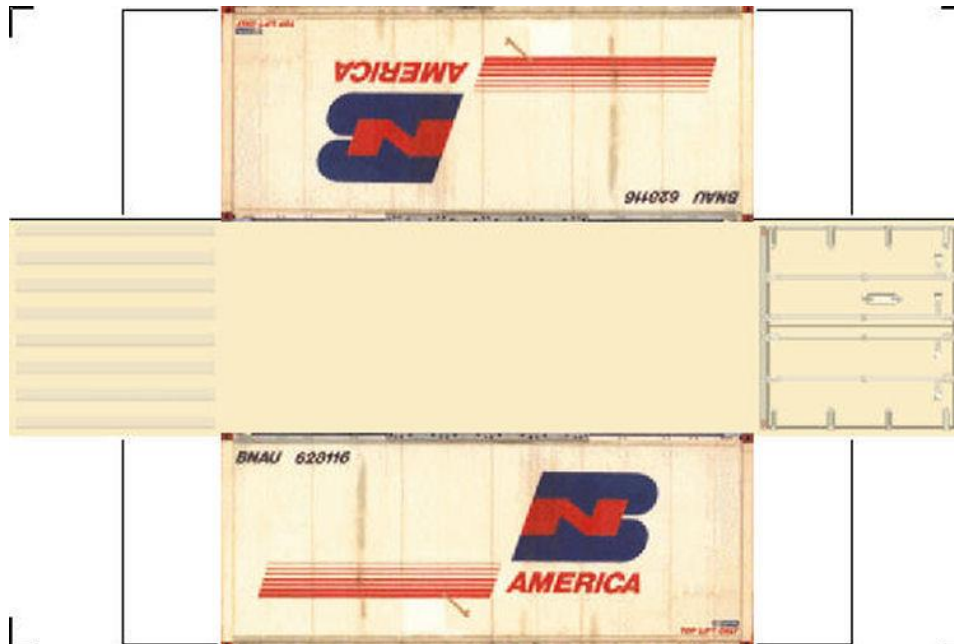

BUILD YOUR OWN

HO SCALE

20ft SHIPPING CONTAINERS

For the best results print on 110 lb printable card stock and set your printer on high quality printing.

[Click to watch instructional video](#)

BUILD YOUR OWN (20ft SHIPPING CONTAINER) HO SCALE

Drawn By
www.krafttrains.com