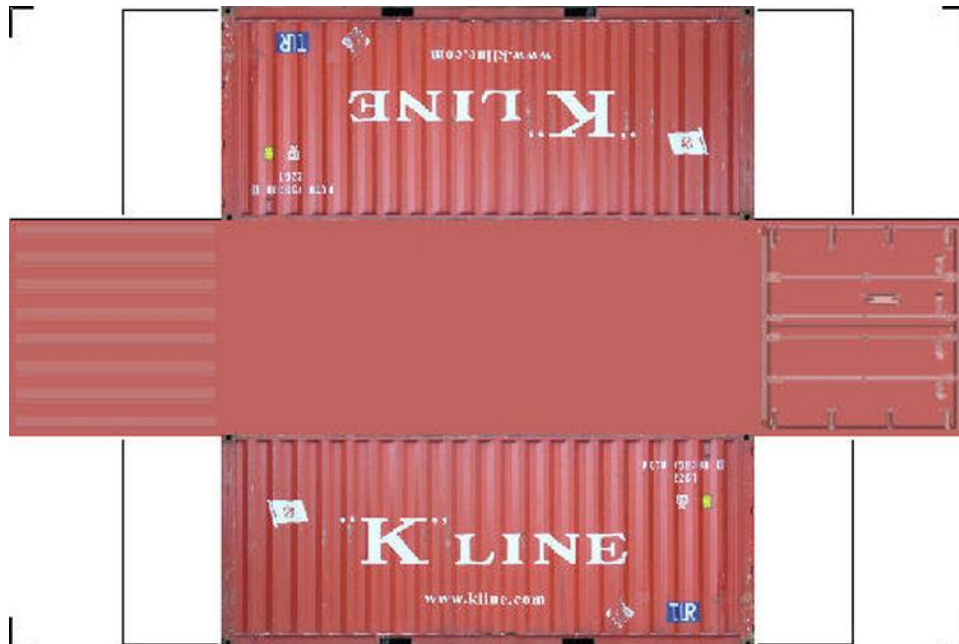

### 20ft SHIPPING CONTAINERS

---

For the best results print on 110 lb printable card stock and set your printer on high quality printing.

[Click to watch instructional video](#)

**BUILD YOUR OWN ( 20ft SHIPPING CONTAINER ) HO SCALE**