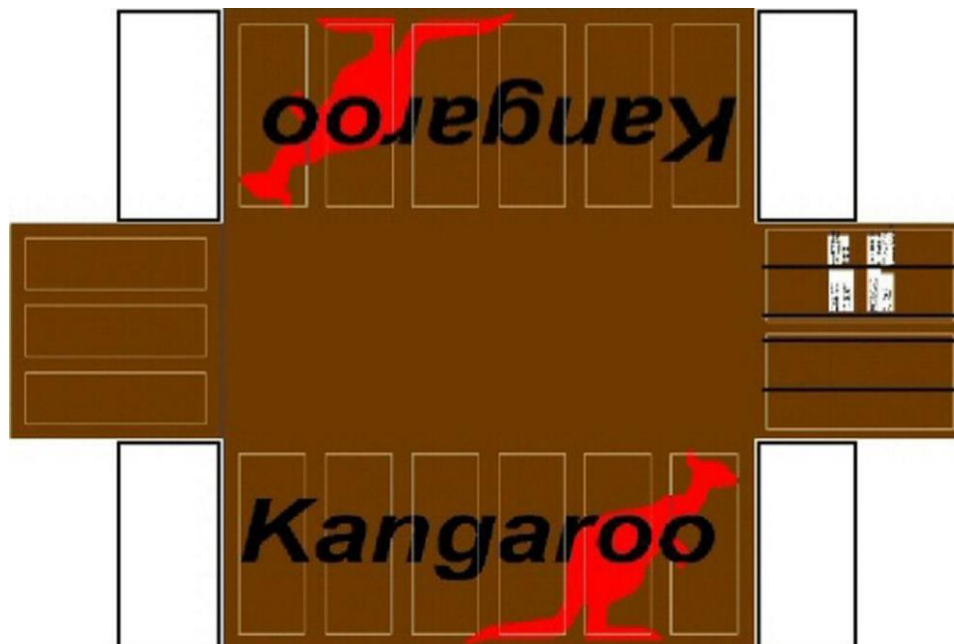

BUILD YOUR OWN

HO SCALE

20ft SHIPPING CONTAINERS

For the best results print on 110 lb printable card stock and set your printer on high quality printing.

[Click to watch instructional video](#)

BUILD YOUR OWN (20ft SHIPPING CONTAINER) HO SCALE

Drawn By
www.krafttrains.com