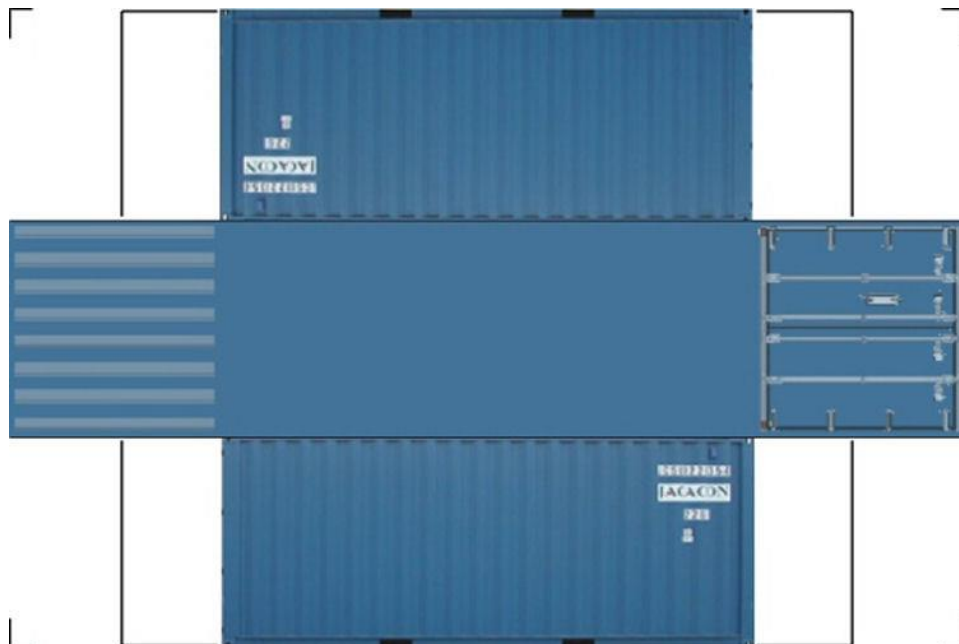

BUILD YOUR OWN

HO SCALE

20ft SHIPPING CONTAINERS

For the best results print on 110 lb printable card stock and set your printer on high quality printing.

[Click to watch instructional video](#)

BUILD YOUR OWN (20ft SHIPPING CONTAINER) HO SCALE