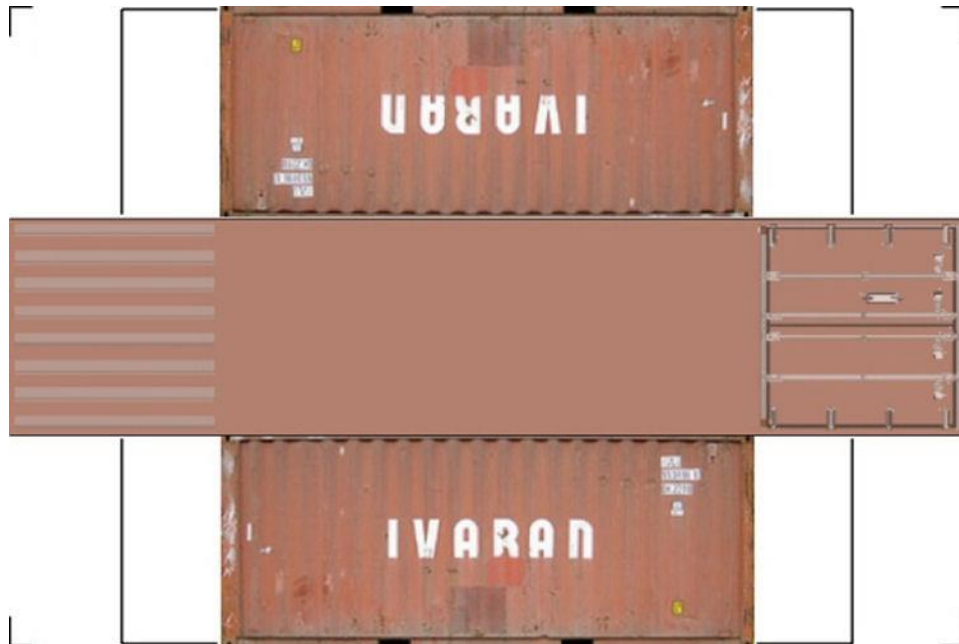

BUILD YOUR OWN

HO SCALE

20ft SHIPPING CONTAINERS

For the best results print on 110 lb printable card stock and set your printer on high quality printing.

[Click to watch instructional video](#)

BUILD YOUR OWN (20ft SHIPPING CONTAINER) HO SCALE