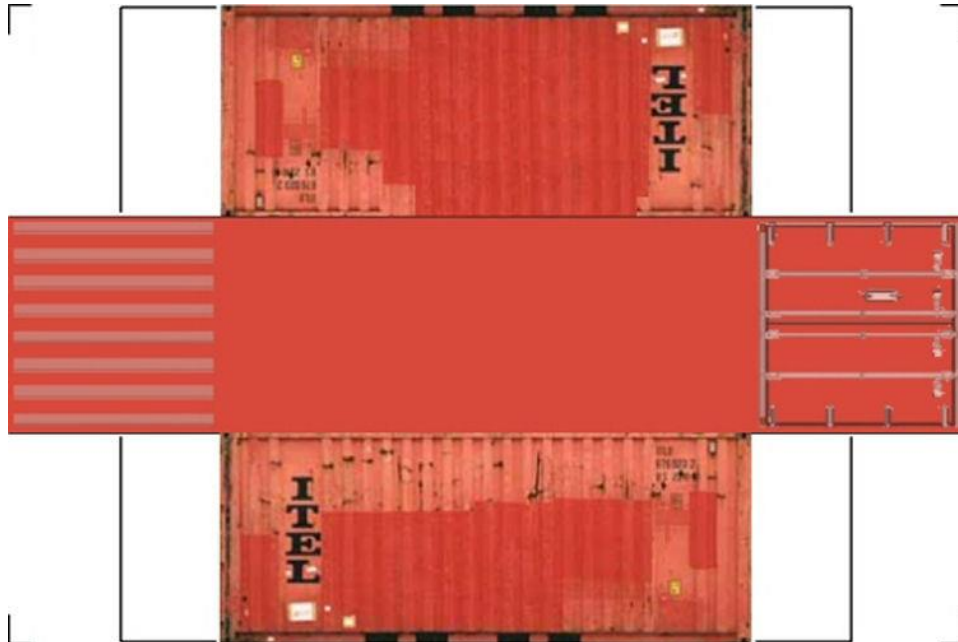

BUILD YOUR OWN

HO SCALE

20ft SHIPPING CONTAINERS

For the best results print on 110 lb printable card stock and set your printer on high quality printing.

Click to watch instructional video

BUILD YOUR OWN (20ft SHIPPING CONTAINER) HO SCALE