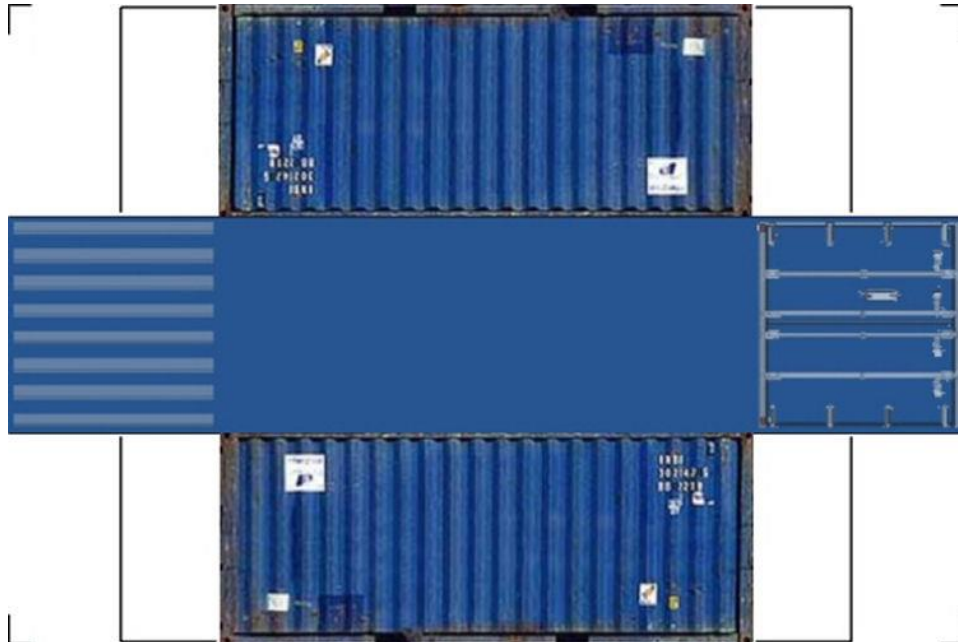

BUILD YOUR OWN

HO SCALE

20ft SHIPPING CONTAINERS

For the best results print on 110 lb printable card stock and set your printer on high quality printing.

[Click to watch instructional video](#)

BUILD YOUR OWN (20ft SHIPPING CONTAINER) HO SCALE