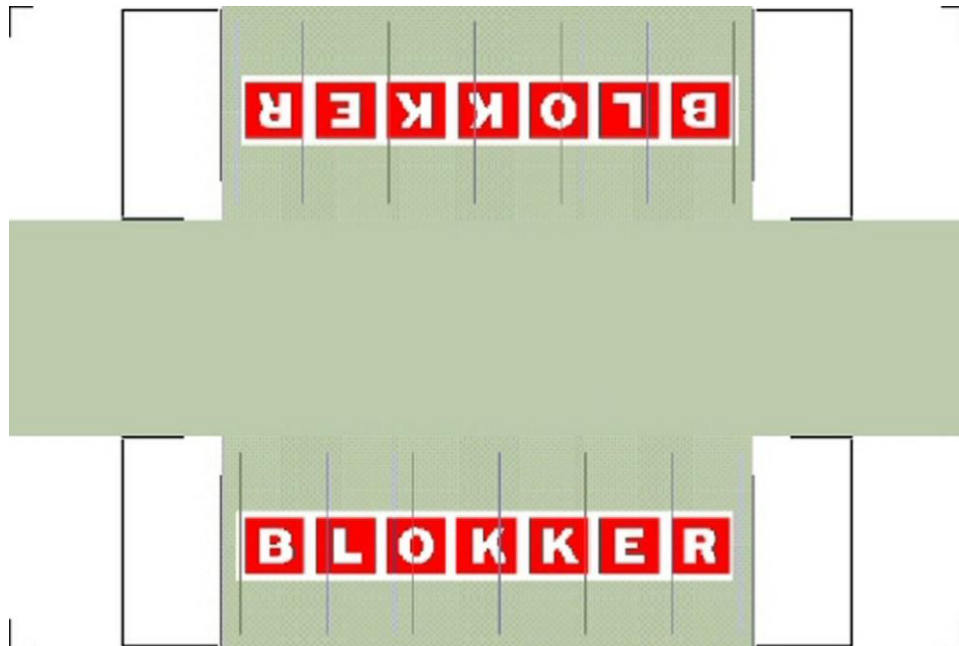

# BUILD YOUR OWN

## HO SCALE

### 20ft SHIPPING CONTAINERS

---

For the best results print on 110 lb printable card stock and set your printer on high quality printing.

[Click to watch instructional video](#)

**BUILD YOUR OWN ( 20ft SHIPPING CONTAINER ) HO SCALE**