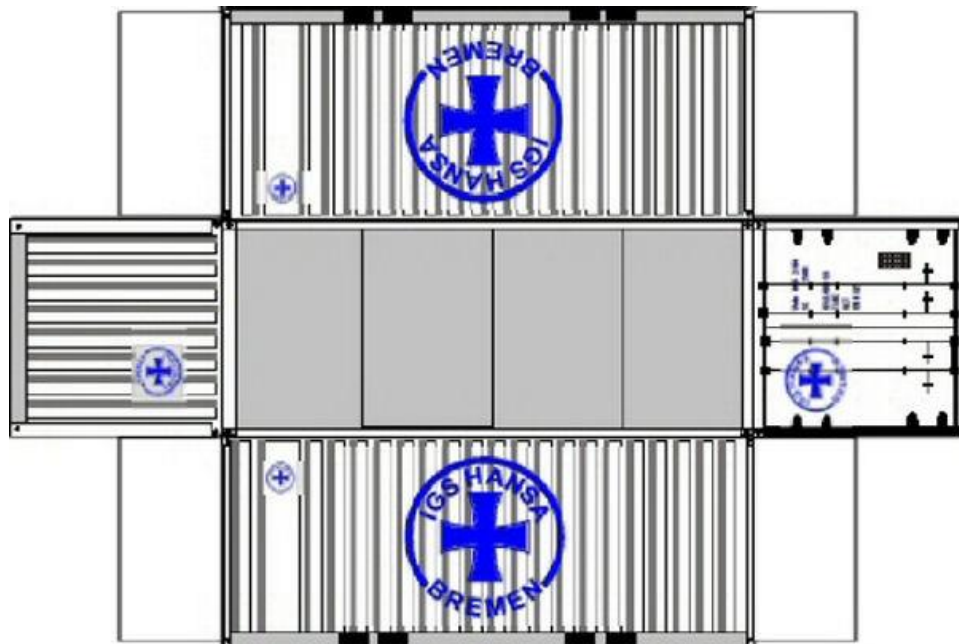

BUILD YOUR OWN

HO SCALE

20ft SHIPPING CONTAINERS

For the best results print on 110 lb printable card stock and set your printer on high quality printing.

Click to watch instructional video

BUILD YOUR OWN (20ft SHIPPING CONTAINER) HO SCALE

Drawn By
www.krafttrains.com