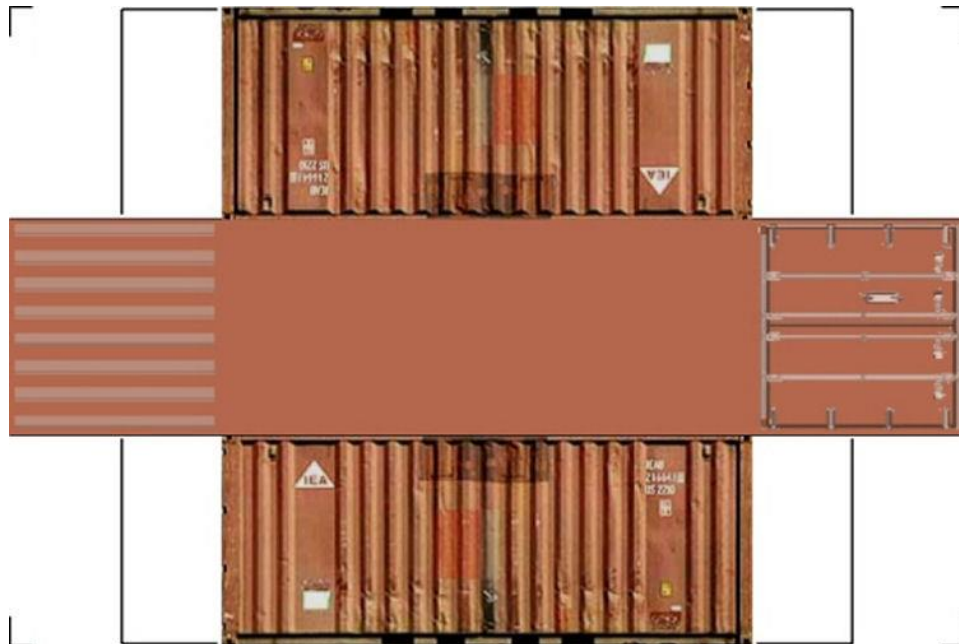

BUILD YOUR OWN

HO SCALE

20ft SHIPPING CONTAINERS

For the best results print on 110 lb printable card stock and set your printer on high quality printing.

[Click to watch instructional video](#)

BUILD YOUR OWN (20ft SHIPPING CONTAINER) HO SCALE