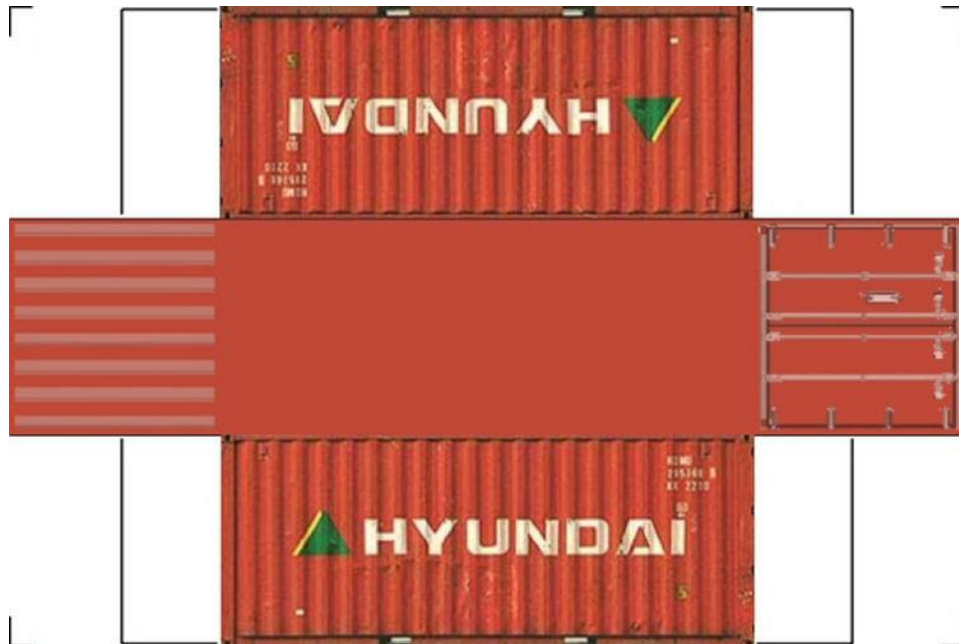

BUILD YOUR OWN

HO SCALE

20ft SHIPPING CONTAINERS

For the best results print on 110 lb printable card stock and set your printer on high quality printing.

[Click to watch instructional video](#)

BUILD YOUR OWN (20ft SHIPPING CONTAINER) HO SCALE