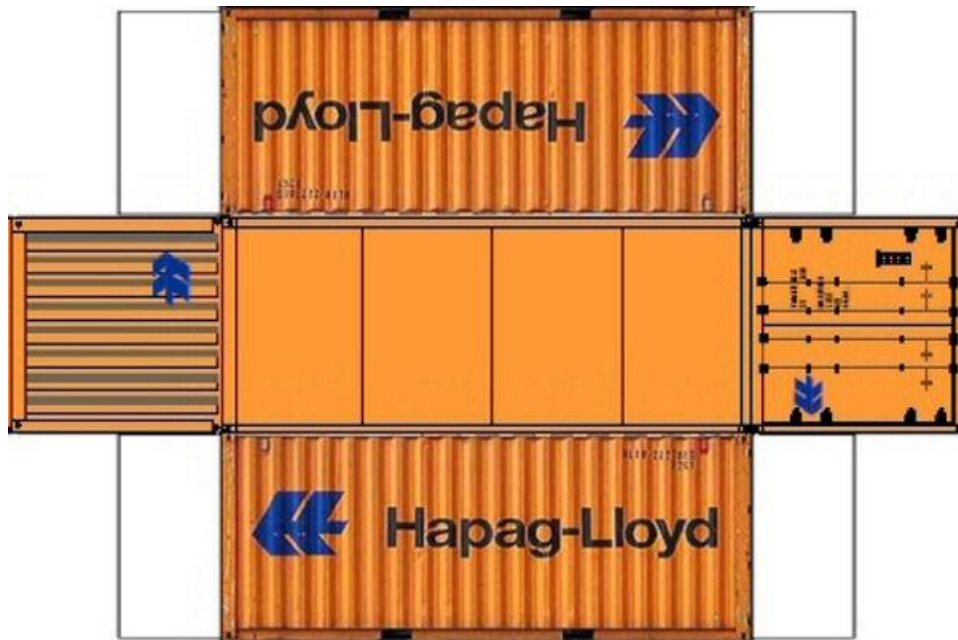

# BUILD YOUR OWN

## HO SCALE

### 20ft SHIPPING CONTAINERS

---

For the best results print on 110 lb printable card stock and set your printer on high quality printing.

Click to watch instructional video

BUILD YOUR OWN ( 20ft SHIPPING CONTAINER ) HO SCALE