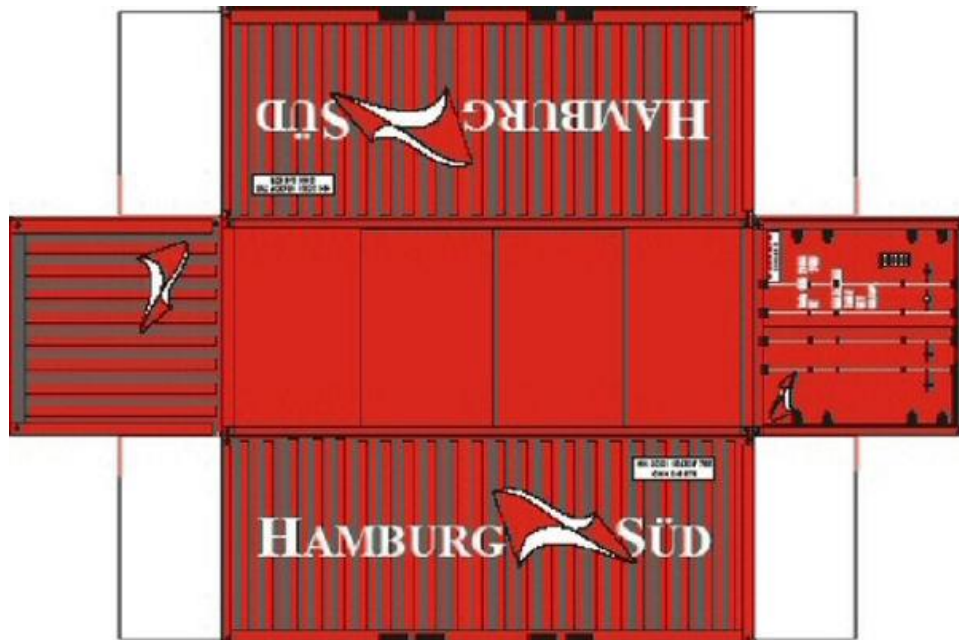

BUILD YOUR OWN

HO SCALE

20ft SHIPPING CONTAINERS

For the best results print on 110 lb printable card stock and set your printer on high quality printing.

Click to watch instructional video

BUILD YOUR OWN (20ft SHIPPING CONTAINER) HO SCALE

Drawn By
www.krafttrains.com