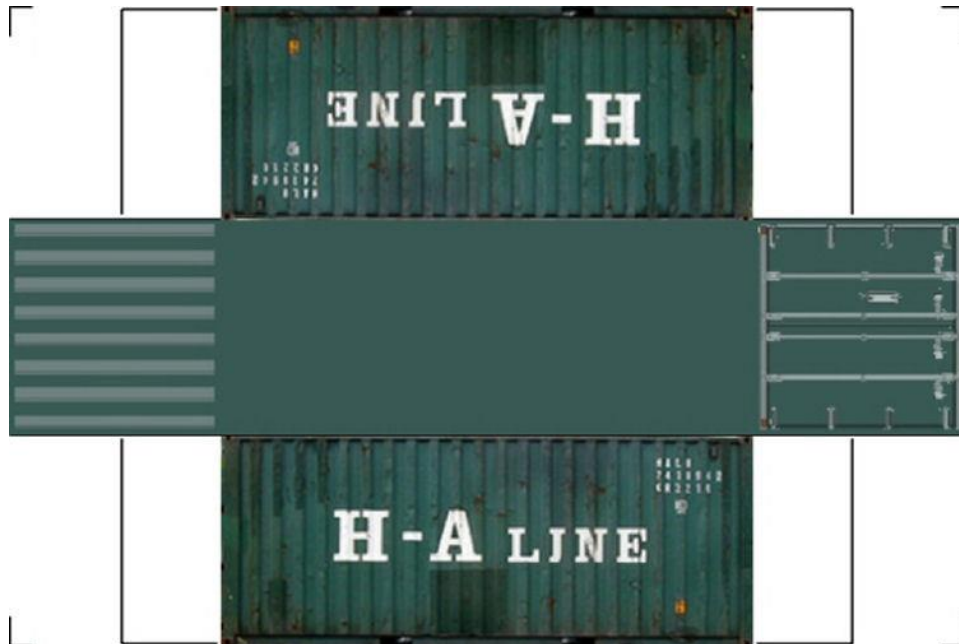

BUILD YOUR OWN

HO SCALE

20ft SHIPPING CONTAINERS

For the best results print on 110 lb printable card stock and set your printer on high quality printing.

[Click to watch instructional video](#)

BUILD YOUR OWN (20ft SHIPPING CONTAINER) HO SCALE

Drawn By
www.krafttrains.com