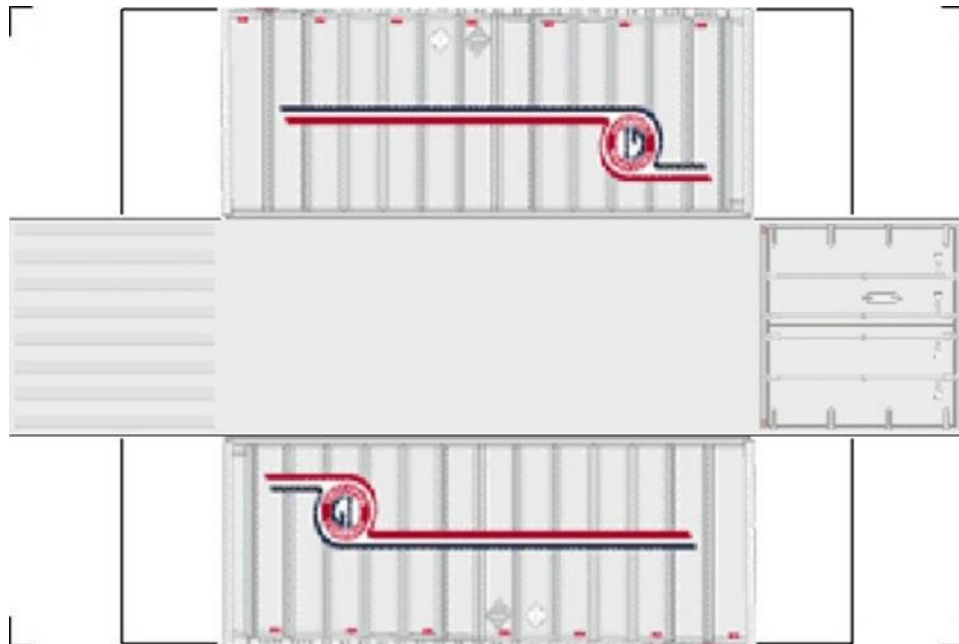

BUILD YOUR OWN

HO SCALE

20ft SHIPPING CONTAINERS

For the best results print on 110 lb printable card stock and set your printer on high quality printing.

[Click to watch instructional video](#)

BUILD YOUR OWN (20ft SHIPPING CONTAINER) HO SCALE

Drawn By
www.krafttrains.com