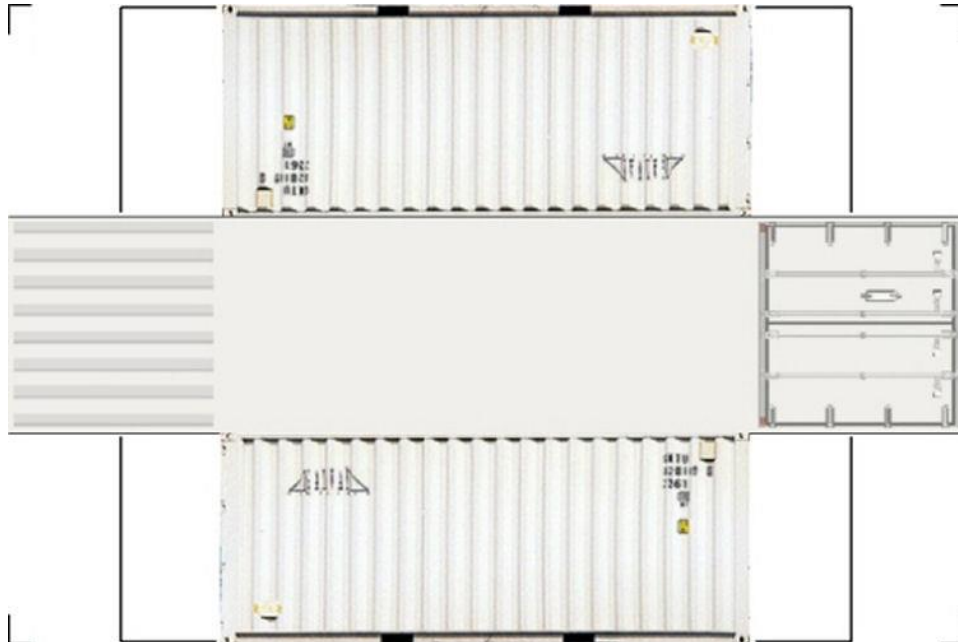

BUILD YOUR OWN

HO SCALE

20ft SHIPPING CONTAINERS

For the best results print on 110 lb printable card stock and set your printer on high quality printing.

Click to watch instructional video

BUILD YOUR OWN (20ft SHIPPING CONTAINER) HO SCALE