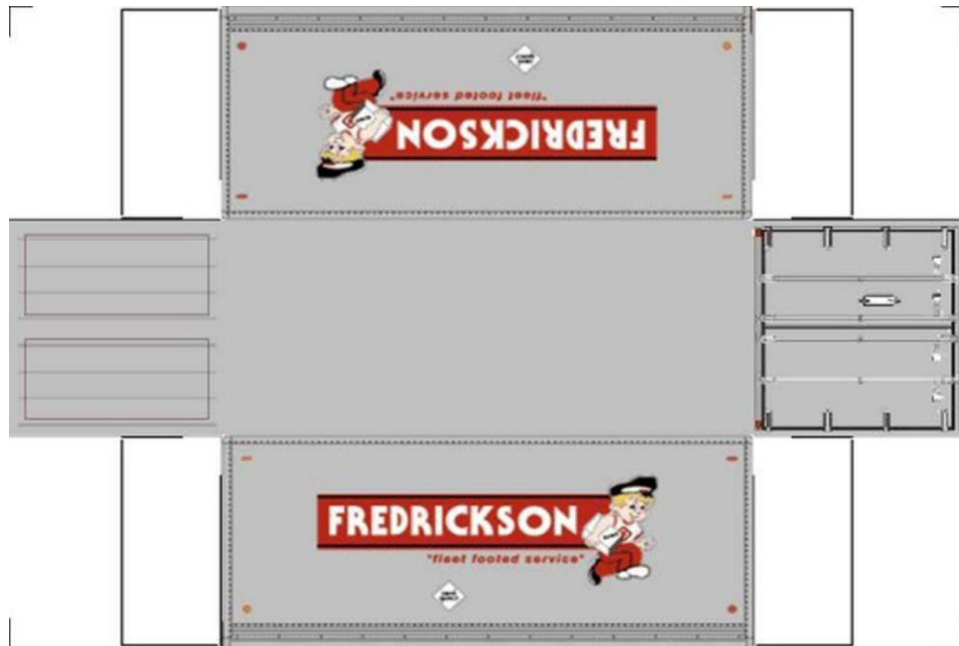

BUILD YOUR OWN

HO SCALE

20ft SHIPPING CONTAINERS

For the best results print on 110 lb printable card stock and set your printer on high quality printing.

[Click to watch instructional video](#)

BUILD YOUR OWN (20ft SHIPPING CONTAINER) HO SCALE

Drawn By
www.krafttrains.com