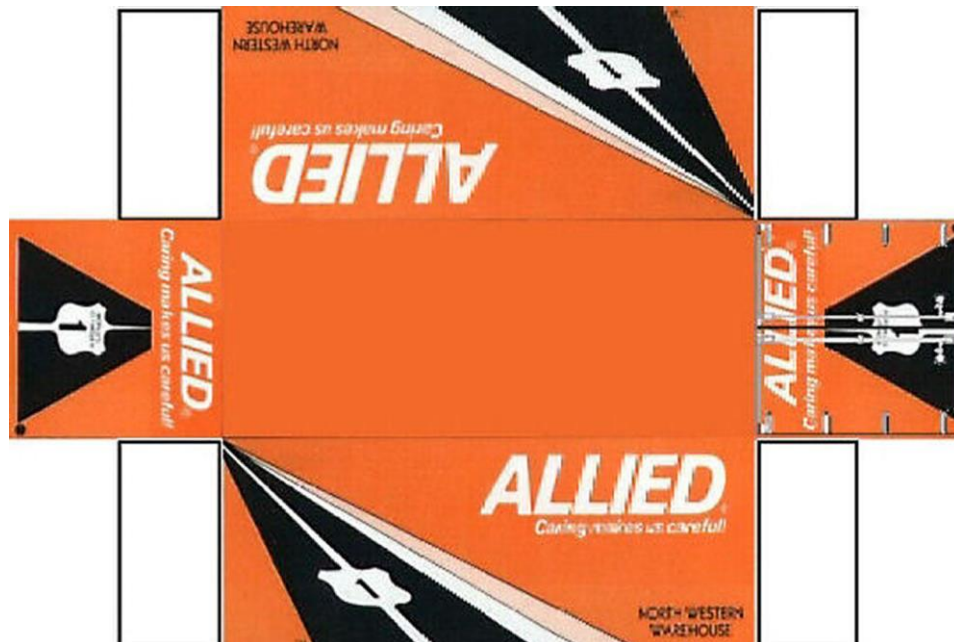

BUILD YOUR OWN

HO SCALE

20ft SHIPPING CONTAINERS

For the best results print on 110 lb printable card stock and set your printer on high quality printing.

[Click to watch instructional video](#)

BUILD YOUR OWN (20ft SHIPPING CONTAINER) HO SCALE